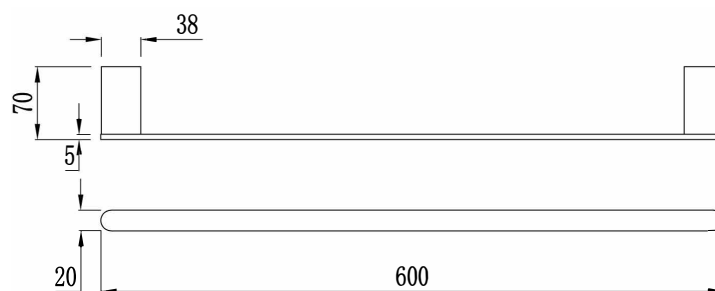

Alby Towel Rack Gunmetal Brushed

HOP-ALB-111-GB

15 Year
Warranty

Specification

Brand	House Of Piccadilly
Range	Alby
Product code	HOP-ALB-111-GB
Finish/Colour	Gunmetal Brushed
Product type	Towel Rail
Material	Brass

Box Content

Towel Rail

Drawing