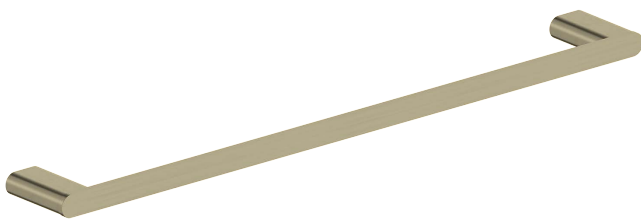

# Alby Towel Rack Brushed Gold

HOP-ALB-111-BG

15 Year  
Warranty

## Specification

Brand	House Of Piccadilly
Range	Alby
Product code	HOP-ALB-111-BG
Finish/Colour	Brushed Gold
Product type	Towel Rail
Material	Brass

## Box Content

Towel Rail

## Specification

Brand	House Of Piccadilly
Range	Alby
Product code	HOP-ALB-111-GB
Finish/Colour	Gunmetal Brushed
Product type	Towel Rail
Material	Brass