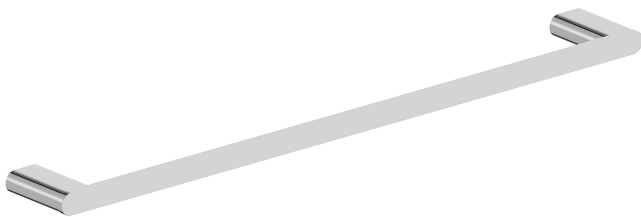

Box Content

Towel Rail