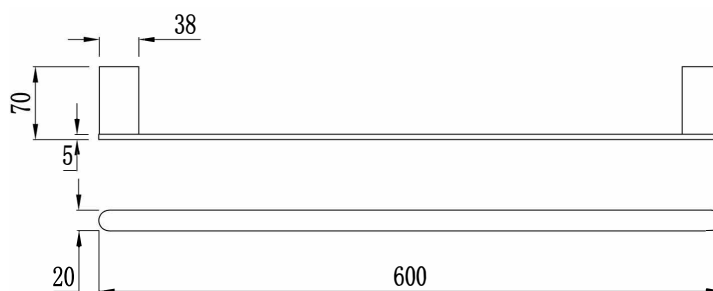

Alby Towel Rack Brushed Gold

HOP-ALB-111-BG

15 Year
Warranty

Specification

Brand	House Of Piccadilly
Range	Alby
Product code	HOP-ALB-111-BG
Finish/Colour	Brushed Gold
Product type	Towel Rail
Material	Brass

Box Content

Towel Rail

Drawing