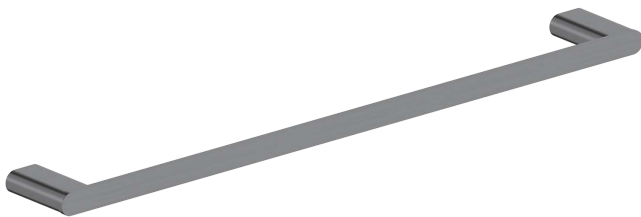

Box Content

Towel Rail