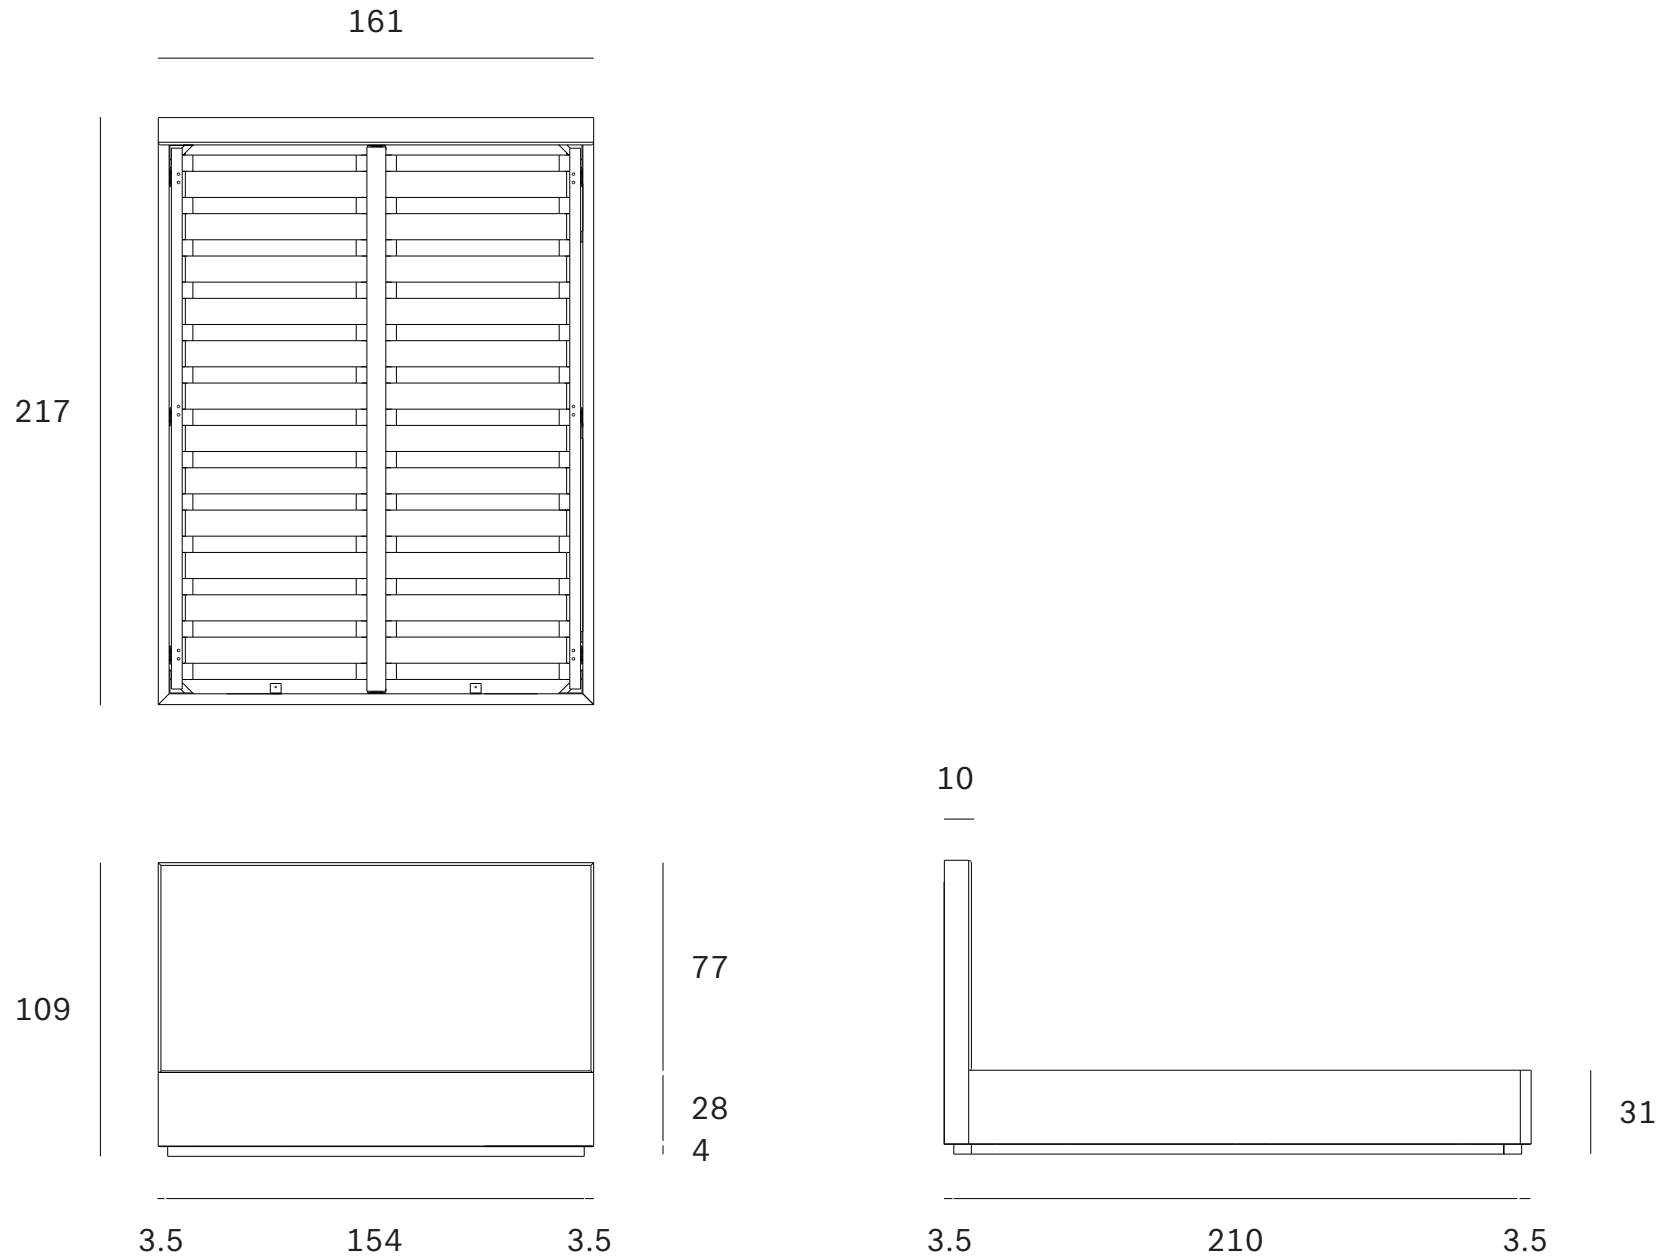

Ethnicraft

Revive bed - US Queen - with slats - Dimensions (cm)

*Ethnicraft*

Revive bed - US Queen - with slats - Dimensions (inches)