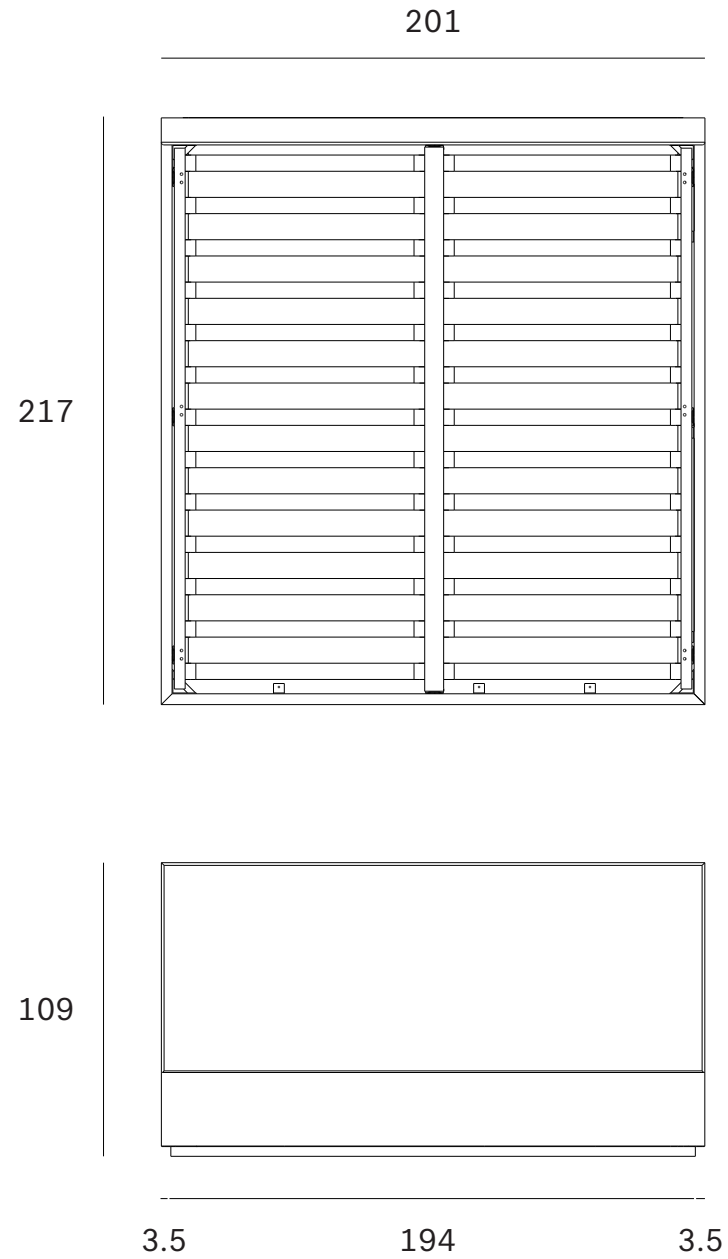

Ethnicraft

Revive bed - US Queen - with slats - Dimensions (cm)

*Ethnicraft*

Revive bed - US Queen - with slats - Dimensions (inches)

Ethnicraft

Revive bed - US King - with slats - Dimensions (cm)

Ethnicraft

Revive bed - US King - with slats - Dimensions (inches)