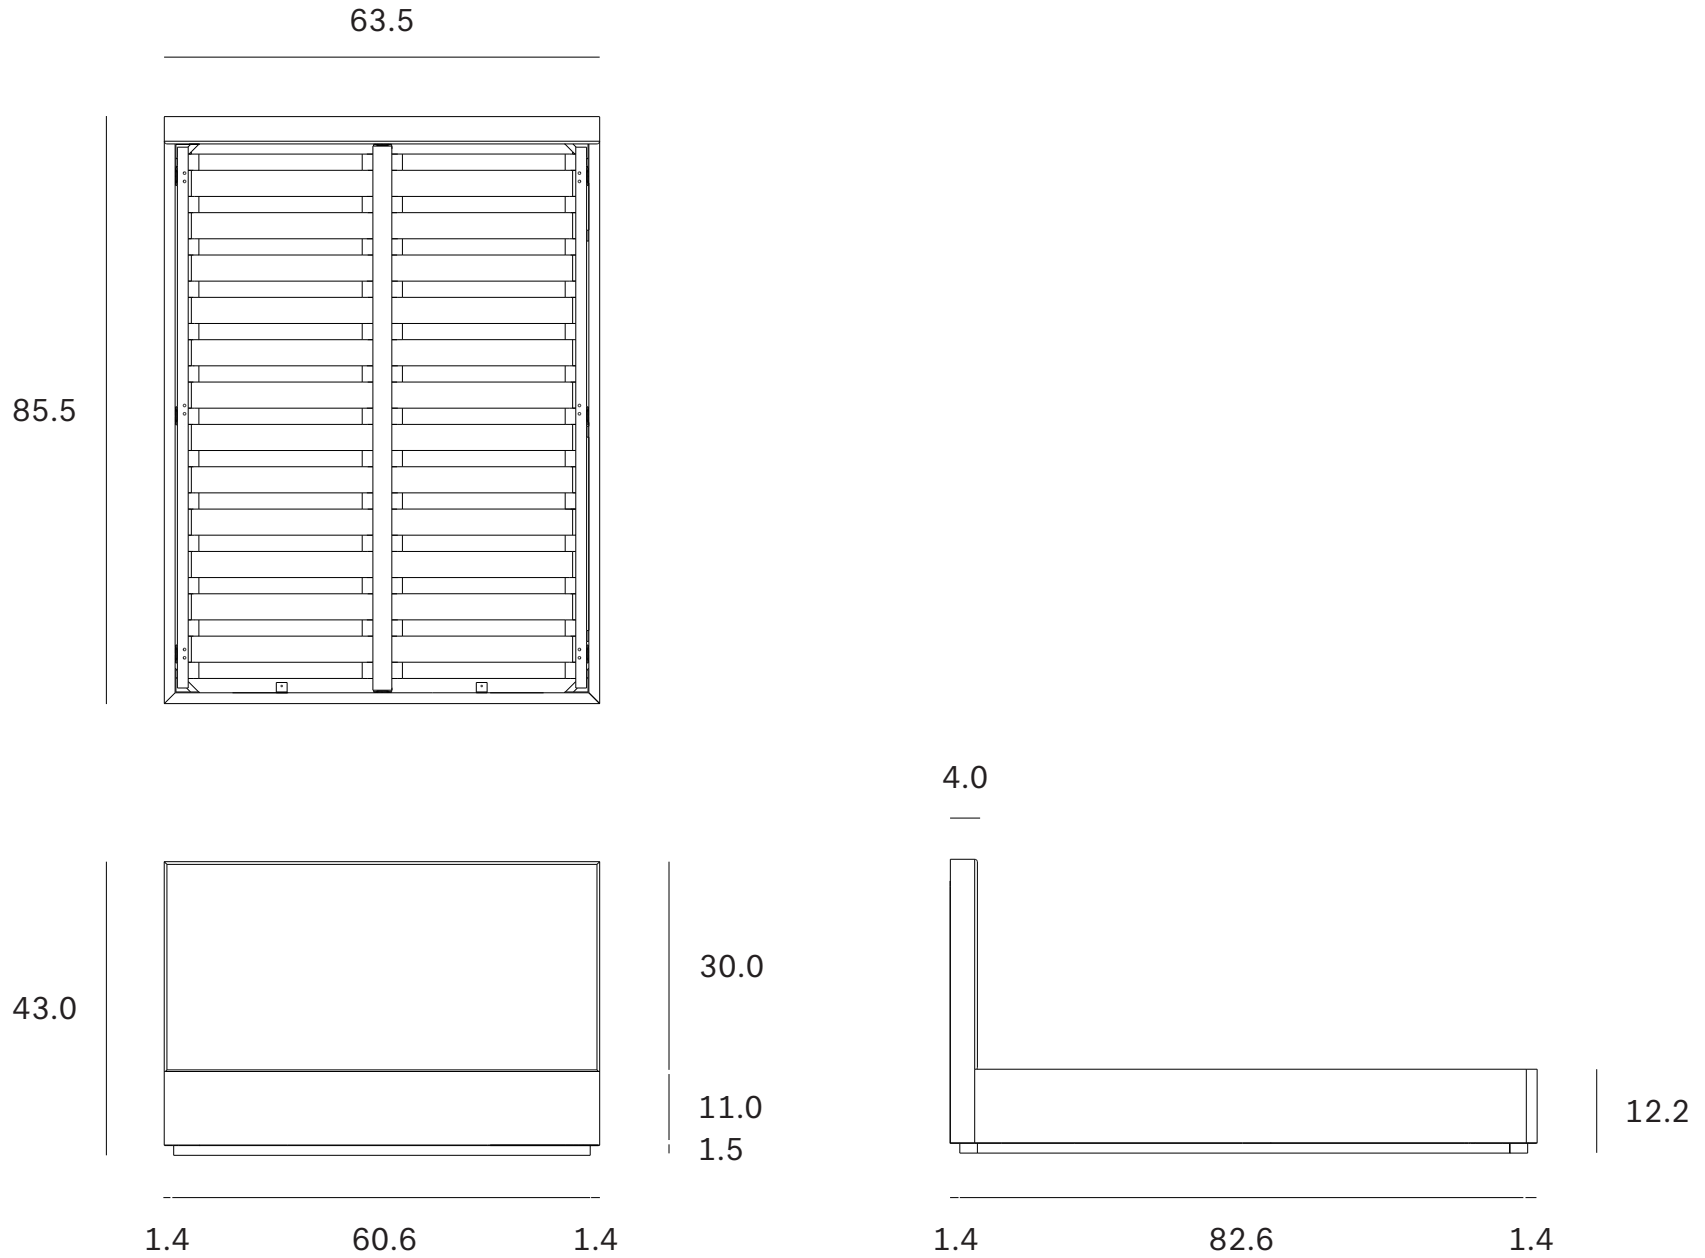

Ethnicraft

Revive bed - US Queen - with slats - Dimensions (cm)

*Ethnicraft*

Revive bed - US Queen - with slats - Dimensions (inches)

Ethnicraft

Revive bed - US King - with slats - Dimensions (cm)

Ethnicraft

Revive bed - US King - with slats - Dimensions (inches)