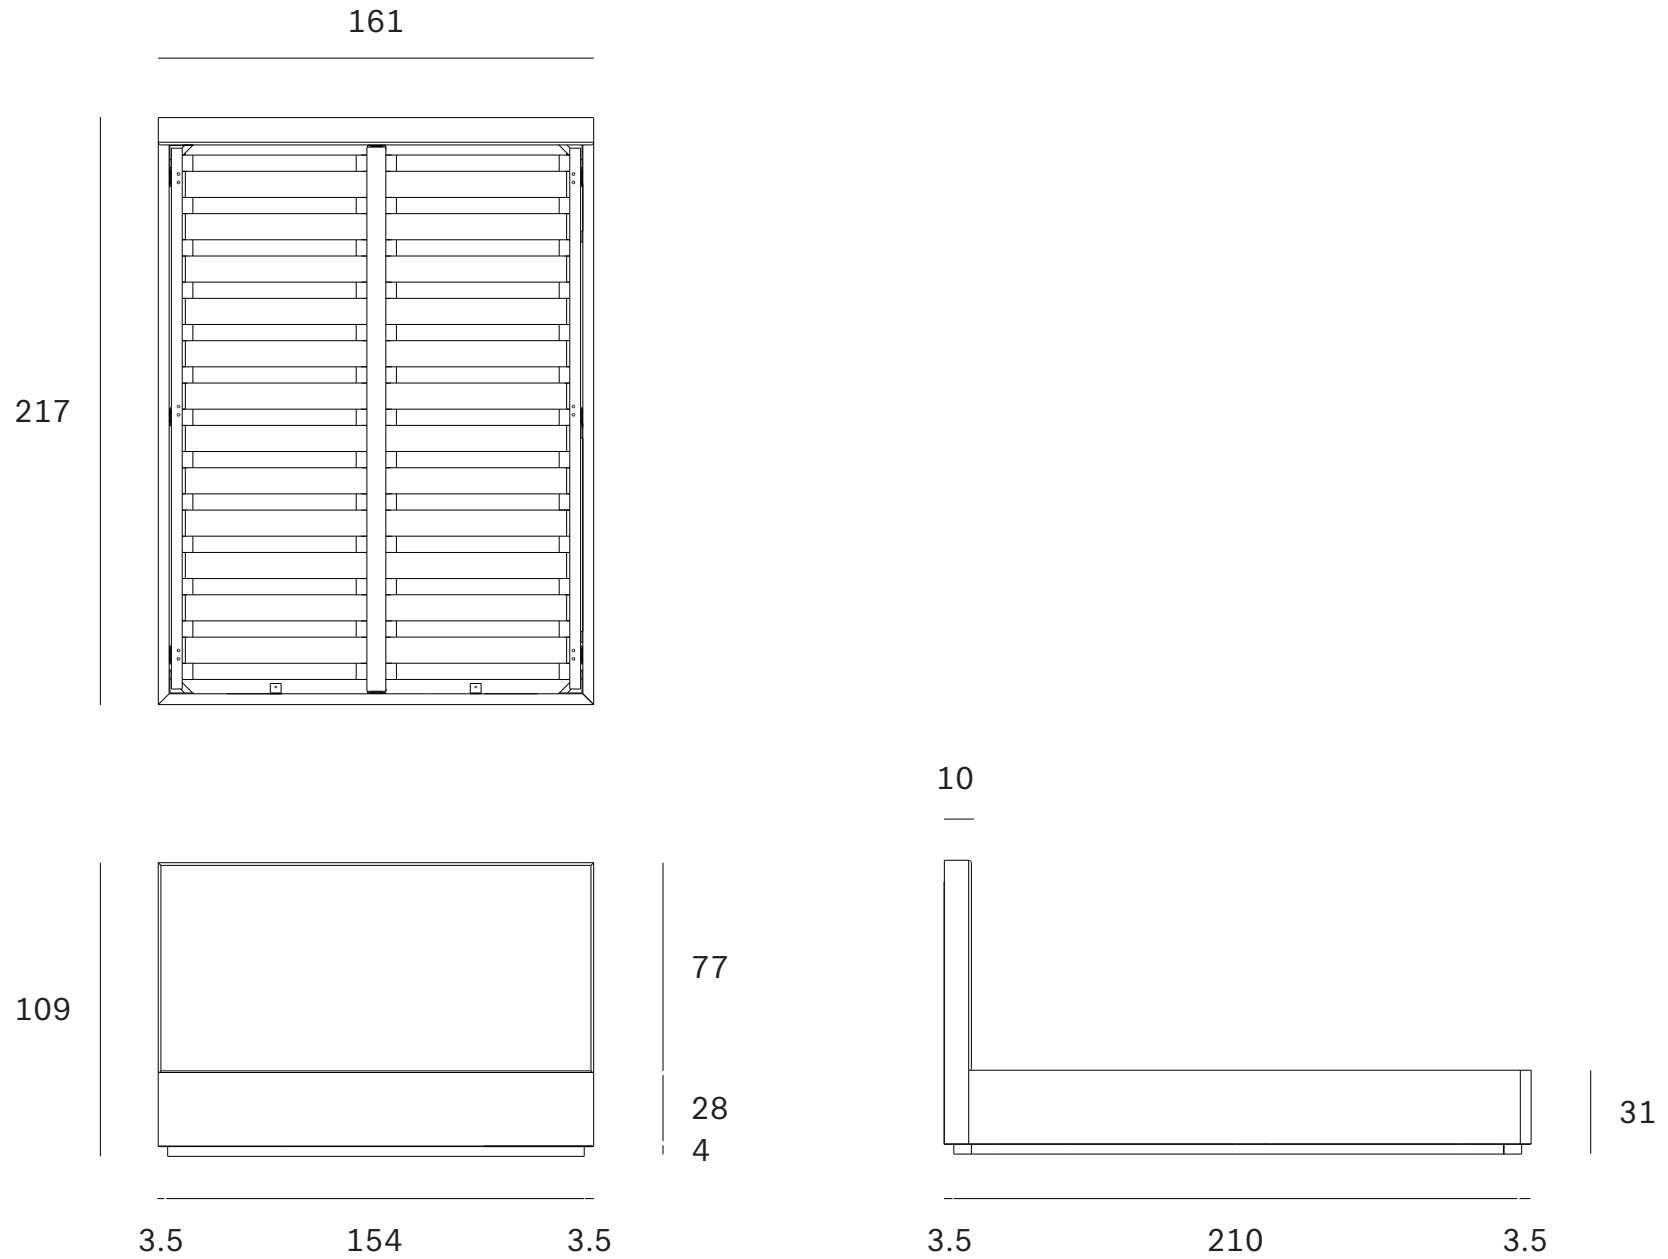

Ethnicraft

Revive bed - US Queen - with slats - Dimensions (cm)

*Ethnicraft*

Revive bed - US Queen - with slats - Dimensions (inches)

Ethnicraft

Revive bed - US King - with slats - Dimensions (cm)

Ethnicraft

Revive bed - US King - with slats - Dimensions (inches)