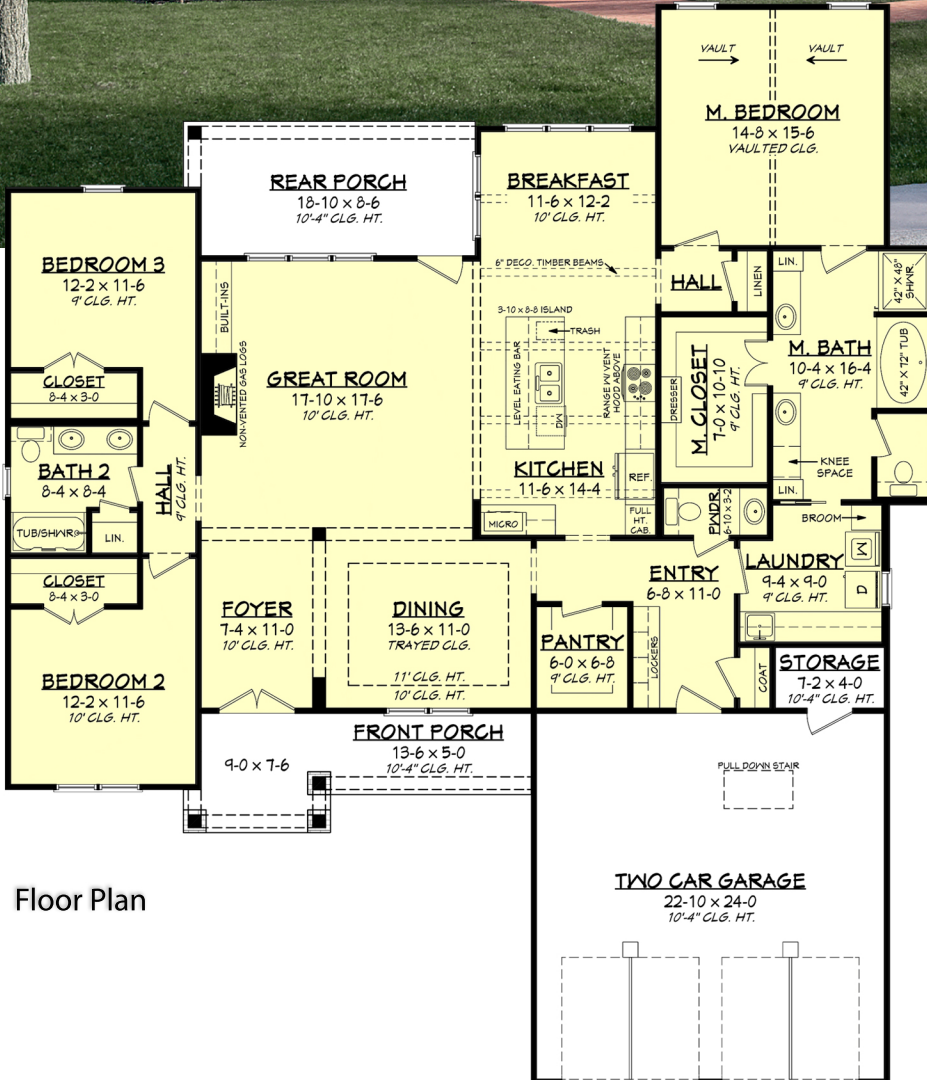

Designing Homes
HOUSE PLAN ZONE
 Building Relationships

Rear Elevation

Southgrove House Plan

2234

2234 Sq Ft.

3 Bedrooms

2 Bathrooms

1 Stories

61-0 Width

70-10 Depth

Phone: 601.336.3254 sales@hpzplans.com

<https://hpzplans.com/products/southgrove-house-plan>