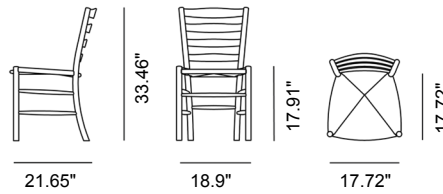

Paper Cord

WOOD