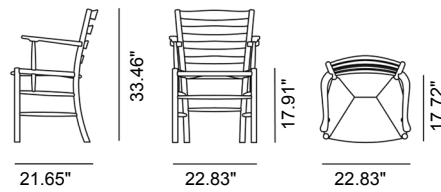

DRAWING

Paper Cord

NATURAL
PAPER CORD

WOOD

OAK BLACK
LACQUERED,
FSC MIX 70%

OAK OIL, FSC
MIX 70%

OAK SOAP,
FSC MIX 70%