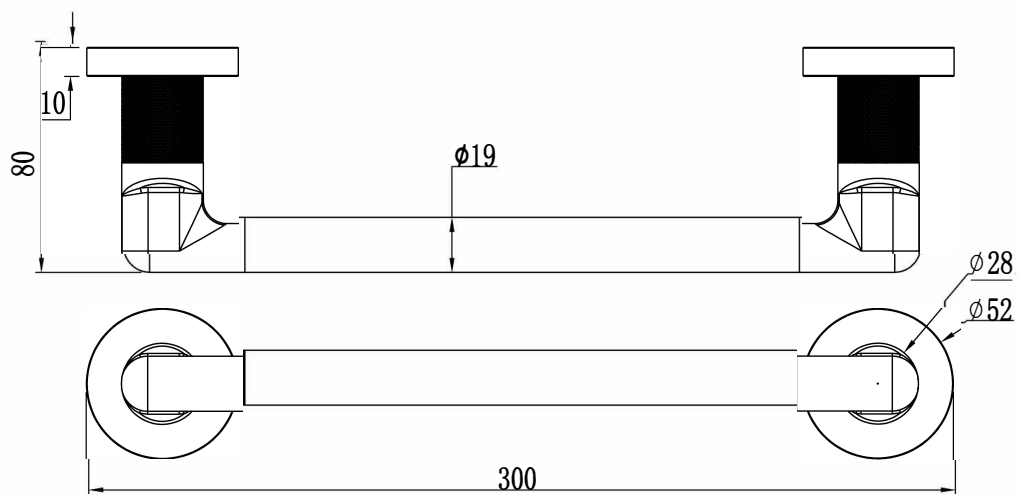

Georgia Hand Towel Rail Brushed Gold

HOP-GEO-114-BG

15 Year
Warranty

Specification

Brand	House Of Piccadilly
Range	Georgia
Product code	HOP-GEO-114-BG
Finish/Colour	Brushed Gold
Product type	Hand Towel Rail
Material	Brass

Box Content

Hand Towel Rail

Drawing

Georgia Hand Towel Rail Chrome

HOP-GEO-114-CH

15 Year
Warranty

Specification

Brand	House Of Piccadilly
Range	Georgia
Product code	HOP-GEO-114-CH
Finish/Colour	Chrome
Product type	Hand Towel Rail
Material	Brass

Box Content

Hand Towel Rail

Drawing

Georgia Hand Towel Rail Matt Black

HOP-GEO-114-MB

15 Year
Warranty

Specification

Brand	House Of Piccadilly
Range	Georgia
Product code	HOP-GEO-114-MB
Finish/Colour	Matt Black
Product type	Hand Towel Rail
Material	Brass

Box Content

Hand Towel Rail

Drawing