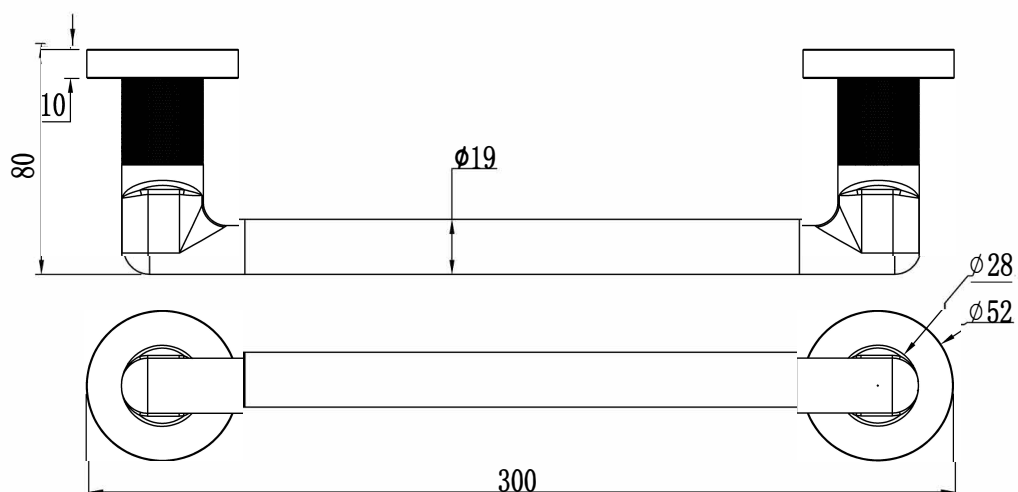

Georgia Hand Towel Rail Brushed Gold

HOP-GEO-114-BG

15 Year
Warranty

Specification

Brand	House Of Piccadilly
Range	Georgia
Product code	HOP-GEO-114-BG
Finish/Colour	Brushed Gold
Product type	Hand Towel Rail
Material	Brass

Box Content

Hand Towel Rail

Drawing

Georgia Hand Towel Rail Chrome

HOP-GEO-114-CH

15 Year
Warranty

Specification

Brand	House Of Piccadilly
Range	Georgia
Product code	HOP-GEO-114-CH
Finish/Colour	Chrome
Product type	Hand Towel Rail
Material	Brass

Box Content

Hand Towel Rail

Drawing

Georgia Hand Towel Rail Matt Black

HOP-GEO-114-MB

15 Year
Warranty

Specification

Brand	House Of Piccadilly
Range	Georgia
Product code	HOP-GEO-114-MB
Finish/Colour	Matt Black
Product type	Hand Towel Rail
Material	Brass

Box Content

Hand Towel Rail

Drawing