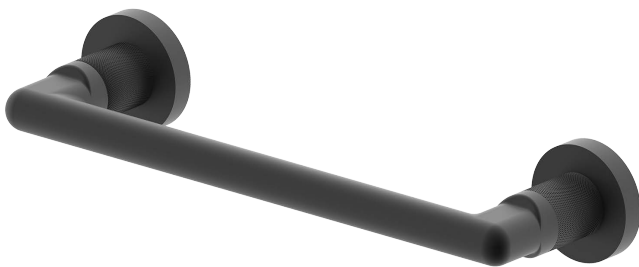

Georgia Hand Towel Rail Brushed Gold

HOP-GEO-114-BG

15 Year
Warranty

Specification

Brand	House Of Piccadilly
Range	Georgia
Product code	HOP-GEO-114-BG
Finish/Colour	Brushed Gold
Product type	Hand Towel Rail
Material	Brass

Box Content

Hand Towel Rail

Drawing

Georgia Hand Towel Rail Chrome

HOP-GEO-114-CH

15 Year
Warranty

Specification

Brand	House Of Piccadilly
Range	Georgia
Product code	HOP-GEO-114-CH
Finish/Colour	Chrome
Product type	Hand Towel Rail
Material	Brass

Box Content

Hand Towel Rail

Drawing

Georgia Hand Towel Rail Matt Black

HOP-GEO-114-MB

15 Year
Warranty

Specification

Brand	House Of Piccadilly
Range	Georgia
Product code	HOP-GEO-114-MB
Finish/Colour	Matt Black
Product type	Hand Towel Rail
Material	Brass

Box Content

Hand Towel Rail

Drawing