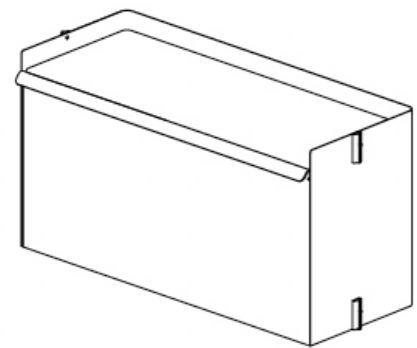

Constructed from lightweight aluminium and steel and available in different colour options.

The system consists of profiles, shelves, coat racks, work shelves, cabinets and wire shelves.

Available in a large variety of set configurations that can be combined with each other.