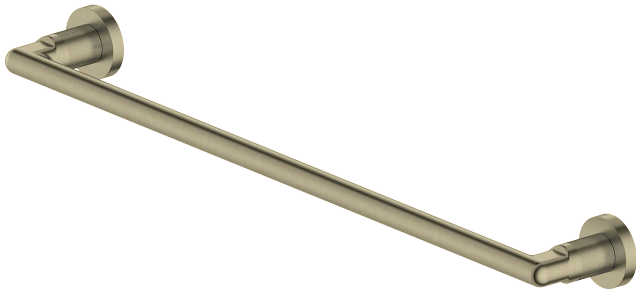

# Georgia Towel Rail Brushed Gold

HOP-GEO-111-BG

15 Year  
Warranty

## Specification

Brand	House Of Piccadilly
Range	Georgia
Product code	HOP-GEO-111-BG
Finish/Colour	Brushed Gold
Product type	Towel Rail
Material	Brass

# Georgia Towel Rail Chrome

HOP-GEO-111-CH

15 Year  
Warranty

## Specification

Brand	House Of Piccadilly
Range	Georgia
Product code	HOP-GEO-111-CH
Finish/Colour	Chrome
Product type	Towel Rail
Material	Brass