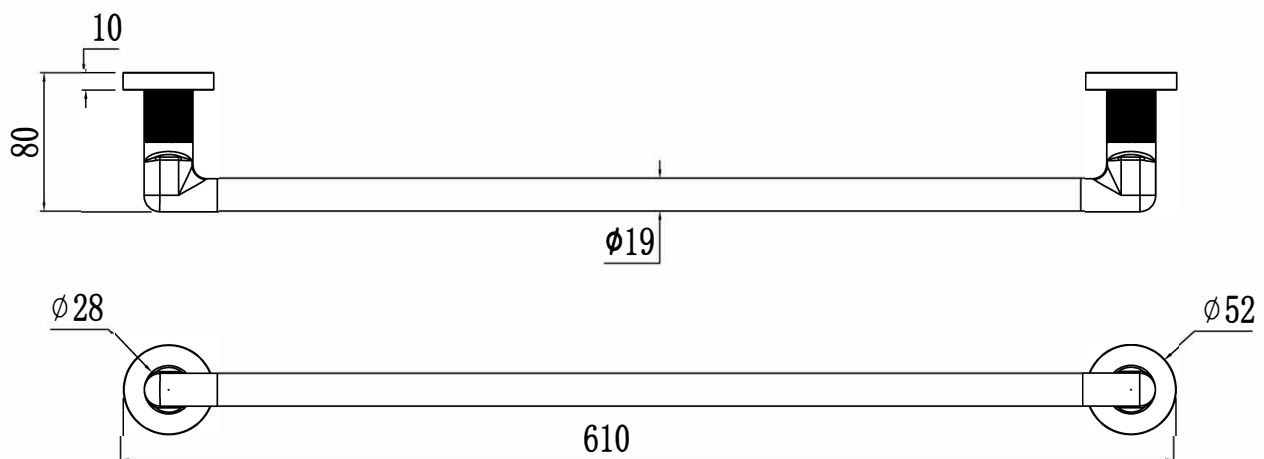

Georgia Towel Rail Chrome

HOP-GEO-111-CH

15 Year
Warranty

Specification

Brand	House Of Piccadilly
Range	Georgia
Product code	HOP-GEO-111-CH
Finish/Colour	Chrome
Product type	Towel Rail
Material	Brass

Box Content

Towel Rail

Drawing