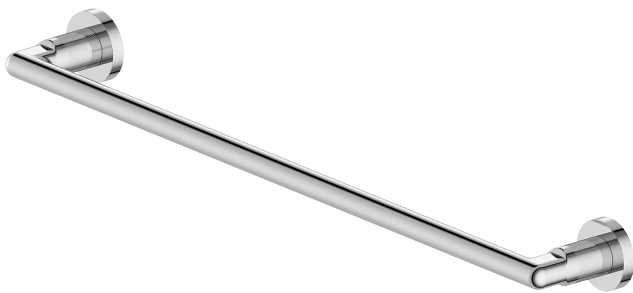

## Specification

Brand	House Of Piccadilly
Range	Georgia
Product code	HOP-GEO-111-BG
Finish/Colour	Brushed Gold
Product type	Towel Rail
Material	Brass

## Drawing

# Georgia Towel Rail Chrome

HOP-GEO-111-CH

15 Year  
Warranty

## Specification

Brand	House Of Piccadilly
Range	Georgia
Product code	HOP-GEO-111-CH
Finish/Colour	Chrome
Product type	Towel Rail
Material	Brass