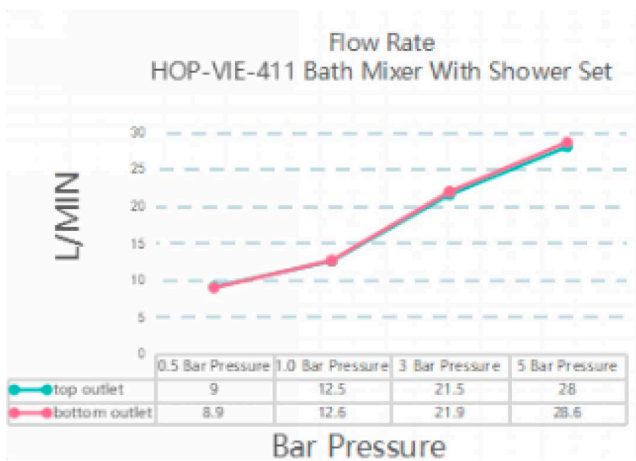

Flow Rate Graph