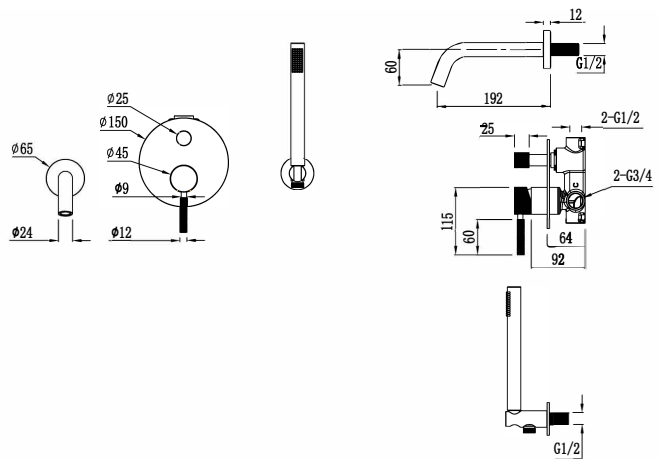

Vienna Bath & Shower Set Chrome

HOP-VIE-411-CH

15 Year
Warranty

Specification

Brand	House Of Piccadilly
Range	Vienna
Product code	HOP-VIE-411-CH
Finish/Colour	Chrome
Product type	Bath & Shower Set
Material	Brass
Connection Size	1/2"

Technical Information

Bath & Shower Set
Wall Mounted

Box contents:

Bath & Shower Set

Flow Rate Graph

Drawing