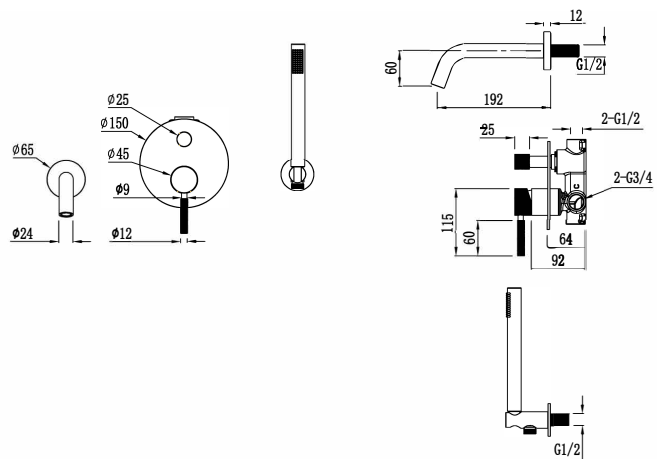

Vienna Bath & Shower Set Brushed Gold

HOP-VIE-411-BG

15 Year
Warranty

Specification

Brand	House Of Piccadilly
Range	Vienna
Product code	HOP-VIE-411-BG
Finish/Colour	Brushed Gold
Product type	Bath & Shower Set
Material	Brass

Technical Information

Bath & Shower Set

Box contents:

Bath & Shower Set

Flow Rate Graph

Drawing