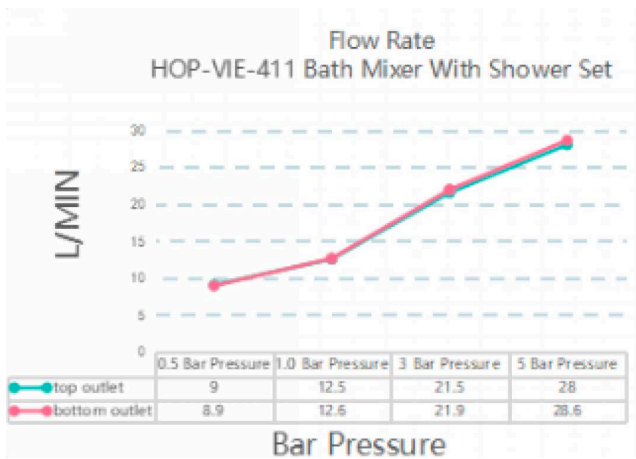

Flow Rate Graph