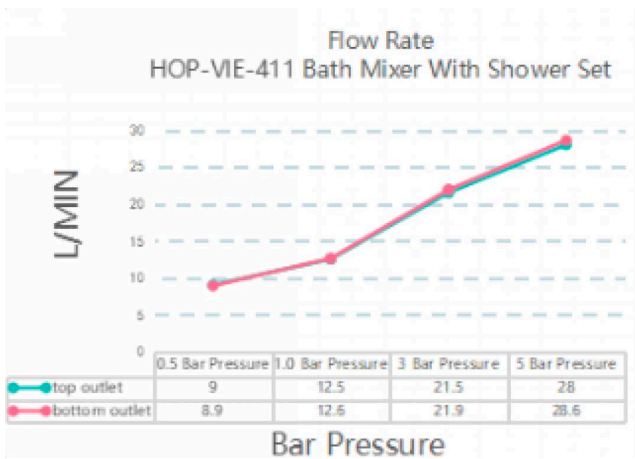

Flow Rate Graph