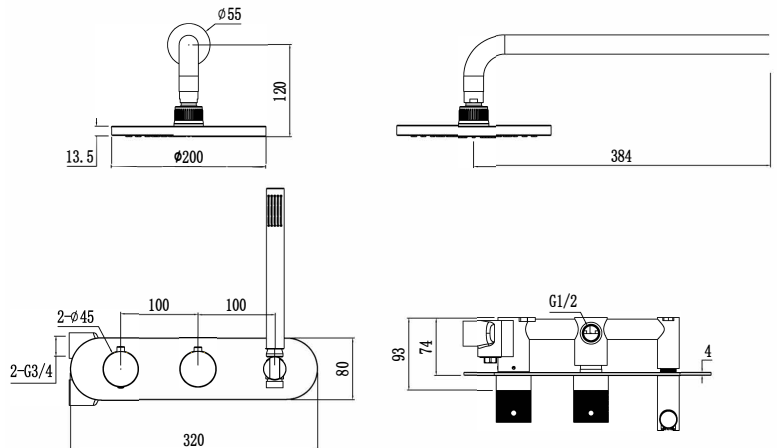

Technical Information

Concealed Shower Set
Drill Holes/Valves $\varnothing 50$ /Shower Arm & Hand Shower $\varnothing 25$

Box contents:

Concealed Shower Set

Flow Rate Graph

Drawing

Vienna Concealed Shower Set Chrome

HOP-VIE-211-CH

15 Year
Warranty

Specification

Brand	House Of Piccadilly
Range	Vienna
Product code	HOP-VIE-211-CH
Finish/Colour	Chrome
Product type	Concealed Shower
Material	Brass

Technical Information

Concealed Shower Set
Drill Holes/Valves ø50/Shower Arm & Hand Shower ø25

Box contents:

Concealed Shower Set

Flow Rate Graph

Drawing

Vienna Concealed Shower Set Matt Black

HOP-VIE-211-MB

15 Year
Warranty

Specification

Brand	House Of Piccadilly
Range	Vienna
Product code	HOP-VIE-211-MB
Finish/Colour	Matt Black
Product type	Concealed Shower
Material	Brass

Technical Information

Concealed Shower Set
Drill Holes/Valves $\varnothing 50$ /Shower Arm & Hand Shower $\varnothing 25$