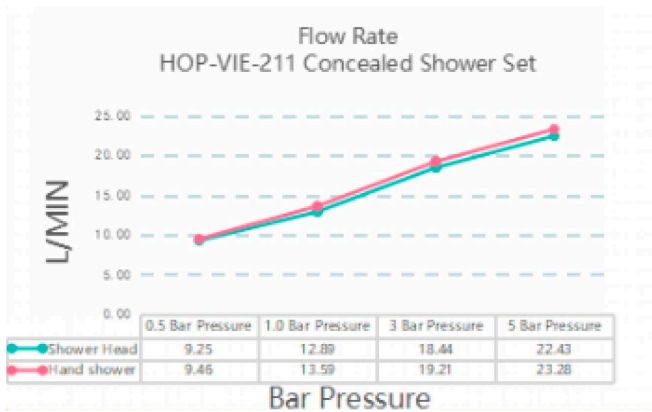

Vienna Concealed Shower Set Brushed Gold

HOP-VIE-211-BG

15 Year
Warranty

Specification

Brand	House Of Piccadilly
Range	Vienna
Product code	HOP-VIE-211-BG
Finish/Colour	Brushed Gold
Product type	Concealed Shower
Material	Brass

Technical Information

Concealed Shower Set
Drill Holes/Valves $\varnothing 50$ /Shower Arm & Hand Shower $\varnothing 25$

Box contents:

Concealed Shower Set

Flow Rate Graph

Drawing

Vienna Concealed Shower Set Chrome

HOP-VIE-211-CH

15 Year
Warranty

Specification

Brand	House Of Piccadilly
Range	Vienna
Product code	HOP-VIE-211-CH
Finish/Colour	Chrome
Product type	Concealed Shower
Material	Brass

Technical Information

Concealed Shower Set
Drill Holes/Valves ø50/Shower Arm & Hand Shower ø25

Box contents:

Concealed Shower Set

Flow Rate Graph

Drawing

Vienna Concealed Shower Set Matt Black

HOP-VIE-211-MB

15 Year
Warranty

Specification