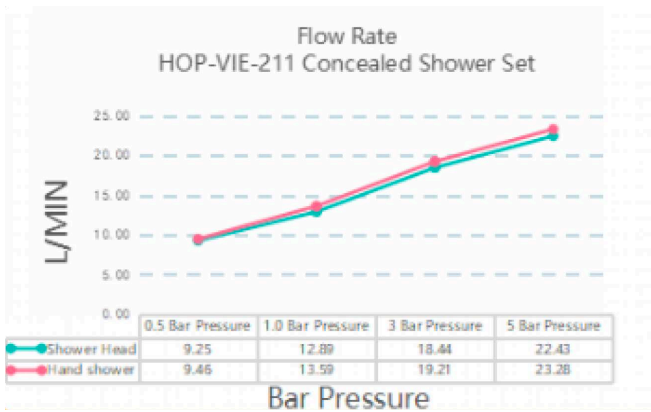

Vienna Concealed Shower Set Brushed Gold

HOP-VIE-211-BG

15 Year
Warranty

Specification

Brand	House Of Piccadilly
Range	Vienna
Product code	HOP-VIE-211-BG
Finish/Colour	Brushed Gold
Product type	Concealed Shower
Material	Brass

Technical Information

Concealed Shower Set
Drill Holes/Valves $\varnothing 50$ /Shower Arm & Hand Shower $\varnothing 25$

Box contents:

Concealed Shower Set

Flow Rate Graph

Drawing

Vienna Concealed Shower Set Chrome

HOP-VIE-211-CH

15 Year
Warranty

Specification

Brand	House Of Piccadilly
Range	Vienna
Product code	HOP-VIE-211-CH
Finish/Colour	Chrome
Product type	Concealed Shower
Material	Brass

Technical Information

Concealed Shower Set
Drill Holes/Valves ø50/Shower Arm & Hand Shower ø25

Box contents:

Concealed Shower Set

Flow Rate Graph

Drawing

Vienna Concealed Shower Set Matt Black

HOP-VIE-211-MB

15 Year
Warranty

Specification