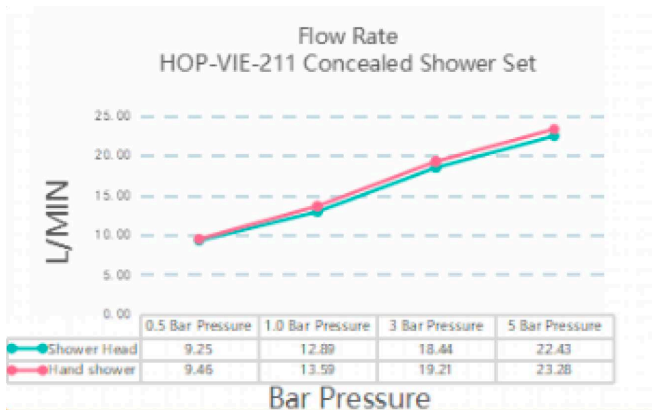

Technical Information

Concealed Shower Set
Drill Holes/Valves $\varnothing 50$ /Shower Arm & Hand Shower $\varnothing 25$

Box contents:

Concealed Shower Set

Flow Rate Graph

Drawing

Vienna Concealed Shower Set Chrome

Box contents:

Concealed Shower Set

Flow Rate Graph

Drawing

Vienna Concealed Shower Set Matt Black

HOP-VIE-211-MB

15 Year
Warranty

Specification

Brand	House Of Piccadilly
Range	Vienna
Product code	HOP-VIE-211-MB
Finish/Colour	Matt Black
Product type	Concealed Shower
Material	Brass

Technical Information

Concealed Shower Set
Drill Holes/Valves $\varnothing 50$ /Shower Arm & Hand Shower $\varnothing 25$

Box contents:

Concealed Shower Set

Flow Rate Graph

Drawing