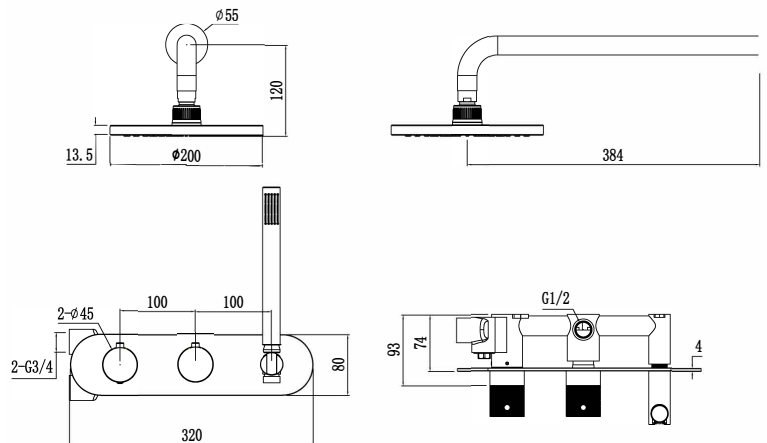

Technical Information

Concealed Shower Set
Drill Holes/Valves $\varnothing 50$ /Shower Arm & Hand Shower $\varnothing 25$

Box contents:

Concealed Shower Set

Flow Rate Graph

Drawing

Vienna Concealed Shower Set Chrome

HOP-VIE-211-CH

15 Year
Warranty

Specification

Brand	House Of Piccadilly
Range	Vienna
Product code	HOP-VIE-211-CH
Finish/Colour	Chrome
Product type	Concealed Shower
Material	Brass

Technical Information

Concealed Shower Set
Drill Holes/Valves ø50/Shower Arm & Hand Shower ø25

Box contents:

Concealed Shower Set

Flow Rate Graph

Drawing

Vienna Concealed Shower Set Matt Black

HOP-VIE-211-MB

15 Year
Warranty

Specification

Brand	House Of Piccadilly
Range	Vienna
Product code	HOP-VIE-211-MB
Finish/Colour	Matt Black
Product type	Concealed Shower
Material	Brass

Technical Information

Concealed Shower Set
Drill Holes/Valves $\varnothing 50$ /Shower Arm & Hand Shower $\varnothing 25$