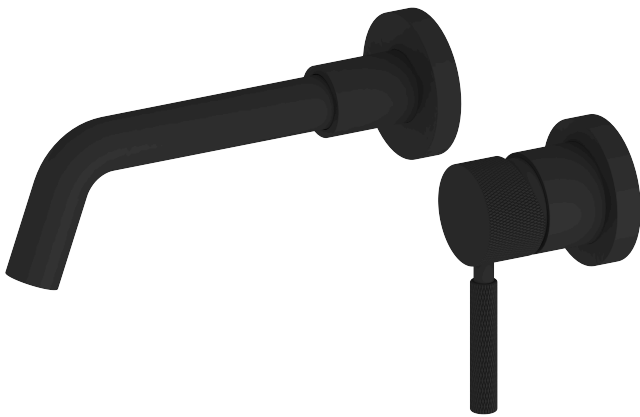

### Specification

Brand	House Of Piccadilly
Range	Vienna
Product code	HOP-VIE-311-BG
Finish/Colour	Brushed Gold
Product type	Wall Mounted Basin Mixer
Material	Brass

### Drawing

# Vienna Wall Mounted Basin Mixer Matt Black

HOP-VIE-311-MB

15 Year  
Warranty