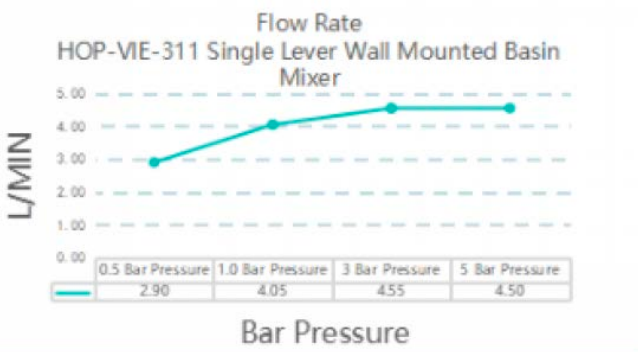

Flow Rate Graph