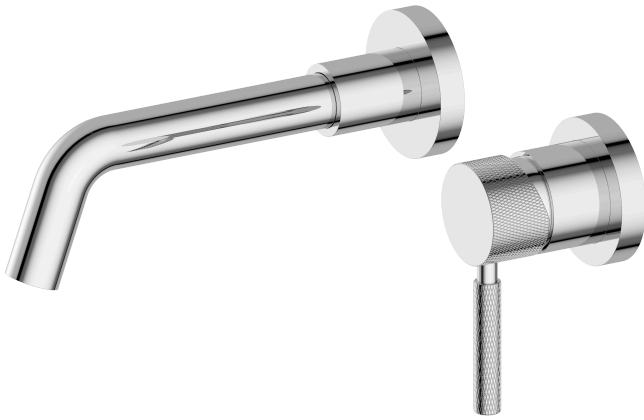

### Specification

Brand	House Of Piccadilly
Range	Vienna
Product code	HOP-VIE-311-BG
Finish/Colour	Brushed Gold
Product type	Wall Mounted Basin Mixer
Material	Brass

### Box contents:

Wall Mounted Basin Mixer

### Drawing

# Vienna Wall Mounted Basin Mixer Chrome

HOP-VIE-311-CH

15 Year  
Warranty