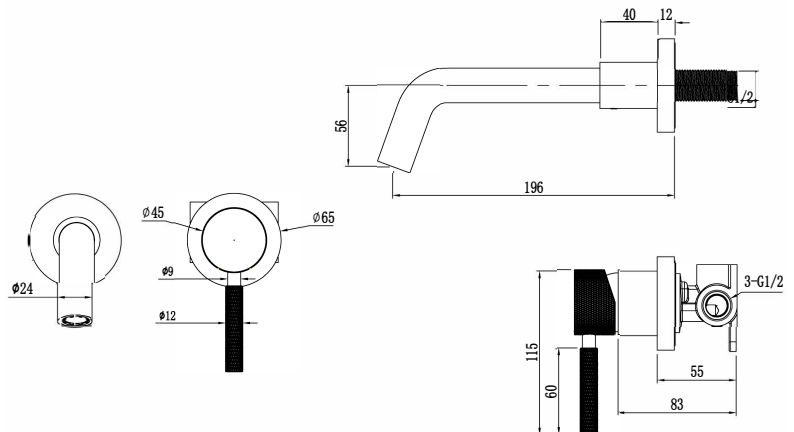

Vienna Wall Mounted Basin Mixer Brushed Gold

HOP-VIE-311-BG

15 Year
Warranty

Specification

Brand	House Of Piccadilly
Range	Vienna
Product code	HOP-VIE-311-BG
Finish/Colour	Brushed Gold
Product type	Wall Mounted Basin Mixer
Material	Brass

Technical Information

Wall Mounted Basin Mixer
Drill Hole Diameter Spout $\varnothing 25$ / Valve $\varnothing 45$

Box contents:

Wall Mounted Basin Mixer

Flow Rate Graph

Drawing