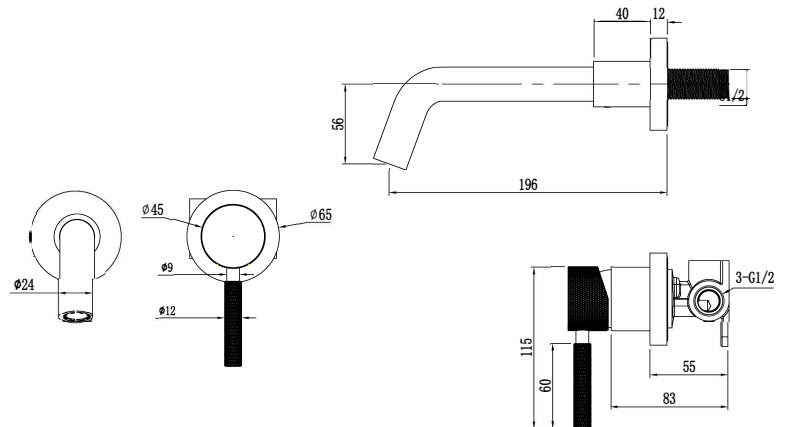

Vienna Wall Mounted Basin Mixer Chrome

HOP-VIE-311-CH

15 Year
Warranty

Specification

Brand	House Of Piccadilly
Range	Vienna
Product code	HOP-VIE-311-CH
Finish/Colour	Chrome
Product type	Wall Mounted Basin Mixer
Material	Brass

Technical Information

Wall Mounted Basin Mixer
Drill Hole Diameter Spout $\varnothing 25$ / Valve $\varnothing 45$

Box contents:

Wall Mounted Basin Mixer

Flow Rate Graph

Drawing