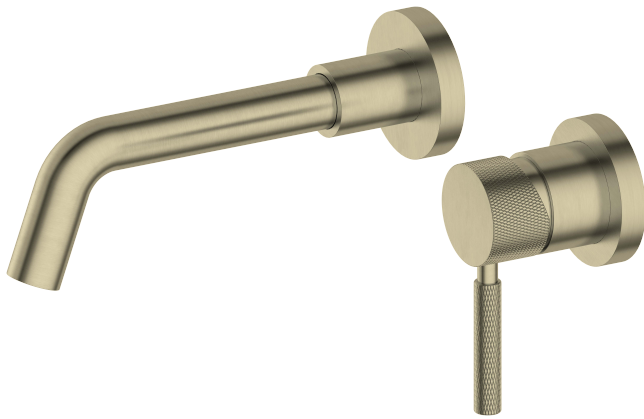

# Vienna Wall Mounted Basin Mixer Brushed Gold

HOP-VIE-311-BG

15 Year  
Warranty

### Specification

Brand	House Of Piccadilly
Range	Vienna
Product code	HOP-VIE-311-BG
Finish/Colour	Brushed Gold
Product type	Wall Mounted Basin Mixer
Material	Brass

### Technical Information

Wall Mounted Basin Mixer  
Drill Hole Diameter Spout  $\varnothing 25$  / Valve  $\varnothing 45$

### Box contents:

Wall Mounted Basin Mixer