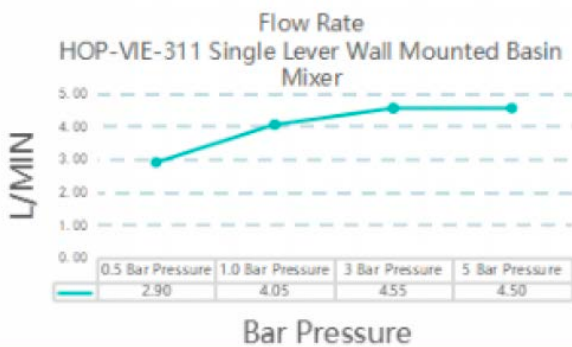

Flow Rate Graph