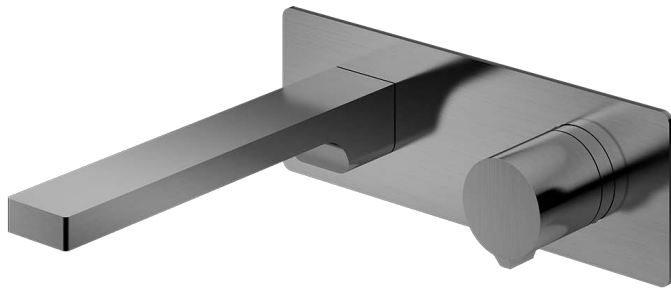

Penelope Wall Mounted Basin Mixer Brushed Gold

HOP-PEN-315-BG

15 Year
Warranty

Specification

Brand	House Of Piccadilly
Range	Penelope
Product code	HOP-PEN-315-BG
Finish/Colour	Brushed Gold
Product type	Basin Mixer
Material	Brass
Connection Size	1/2"

Technical Information

Wall Mounted Basin Mixer
Drill Hole Diameter - Spout \varnothing 25 / Valve \varnothing 45

Box contents:

Wall Mounted Basin Mixer

Flow Rate Graph

Drawing

Penelope Wall Mounted Plate Basin Mixer Gunmetal Brushed

HOP-PEN-315-GB

Specification

Brand	House Of Piccadilly
Range	Penelope
Product code	HOP-PEN-315-GB
Finish/Colour	Gunmetal Brushed
Product type	Wall Mounted Plate Basin Mixer
Material	Brass
Connection Size	1/2"

HOP-PEN-315-PC

Specification

Brand	House Of Piccadilly
Range	Penelope
Product code	HOP-PEN-315-PC
Finish/Colour	Polished Chrome
Product type	WM Plate Basin Mixer
Material	Brass
Connection Size	1/2"

Technical Information