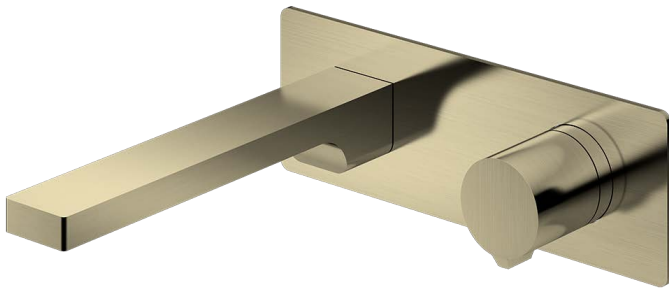

Penelope Wall Mounted Basin Mixer Brushed Gold

HOP-PEN-315-BG

15 Year
Warranty

Specification

Brand	House Of Piccadilly
Range	Penelope
Product code	HOP-PEN-315-BG
Finish/Colour	Brushed Gold
Product type	Basin Mixer
Material	Brass
Connection Size	1/2"

Technical Information

Wall Mounted Basin Mixer
Drill Hole Diameter - Spout \varnothing 25 / Valve \varnothing 45

Box contents:

Wall Mounted Basin Mixer

Flow Rate Graph

Drawing

Penelope Wall Mounted Plate Basin Mixer Gunmetal Brushed

HOP-PEN-315-GB

Specification

Brand	House Of Piccadilly
Range	Penelope
Product code	HOP-PEN-315-GB
Finish/Colour	Gunmetal Brushed
Product type	Wall Mounted Plate Basin Mixer
Material	Brass
Connection Size	1/2"

HOP-PEN-315-PC

Specification

Brand	House Of Piccadilly
Range	Penelope
Product code	HOP-PEN-315-PC
Finish/Colour	Polished Chrome
Product type	WM Plate Basin Mixer
Material	Brass
Connection Size	1/2"

Technical Information