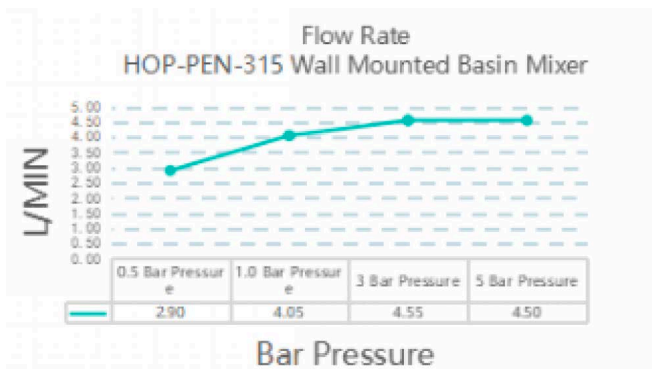

Flow Rate Graph