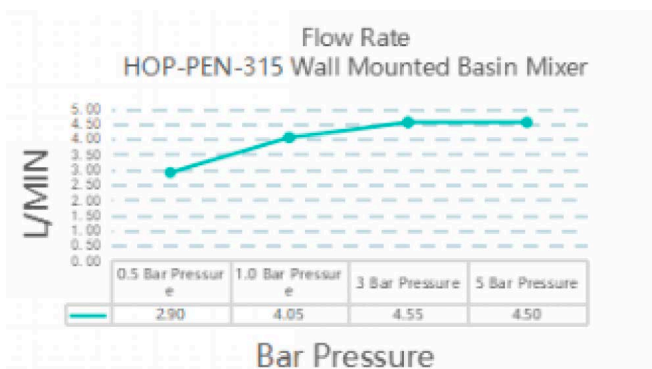

Penelope Wall Mounted Basin Mixer Brushed Gold

HOP-PEN-315-BG

15 Year
Warranty

Specification

Brand	House Of Piccadilly
Range	Penelope
Product code	HOP-PEN-315-BG
Finish/Colour	Brushed Gold
Product type	Basin Mixer
Material	Brass
Connection Size	1/2"

Technical Information

Wall Mounted Basin Mixer
Drill Hole Diameter - Spout \varnothing 25 / Valve \varnothing 45

Box contents:

Wall Mounted Basin Mixer

Flow Rate Graph

Drawing

Penelope Wall Mounted Plate Basin Mixer Gunmetal Brushed

HOP-PEN-315-GB

Specification

Brand	House Of Piccadilly
Range	Penelope
Product code	HOP-PEN-315-GB
Finish/Colour	Gunmetal Brushed
Product type	Wall Mounted Plate Basin Mixer
Material	Brass
Connection Size	1/2"