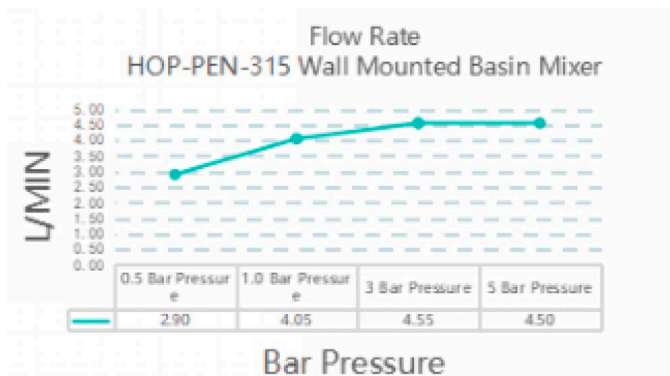

Penelope Wall Mounted Basin Mixer Brushed Gold

HOP-PEN-315-BG

15 Year
Warranty

Specification

Brand	House Of Piccadilly
Range	Penelope
Product code	HOP-PEN-315-BG
Finish/Colour	Brushed Gold
Product type	Basin Mixer
Material	Brass
Connection Size	1/2"

HOP-PEN-315-GB

Specification

Brand	House Of Piccadilly
Range	Penelope
Product code	HOP-PEN-315-GB
Finish/Colour	Gunmetal Brushed
Product type	Wall Mounted Plate Basin Mixer
Material	Brass
Connection Size	1/2"

Technical Information

Wall Mounted Plate Basin Mixer
Drill Hole Diameter - Spout \varnothing 25 / Valve \varnothing 45

Box contents:

Wall Mounted Plate Basin Mixer

Flow Rate Graph

Drawing

Penelope Wall Mounted Plate Basin Mixer Polished Chrome