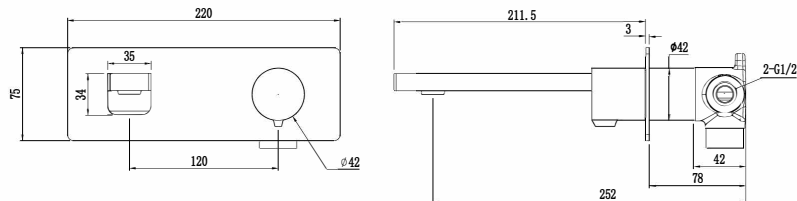

HOP-PEN-315-GB

Specification

Brand	House Of Piccadilly
Range	Penelope
Product code	HOP-PEN-315-GB
Finish/Colour	Gunmetal Brushed
Product type	Wall Mounted Plate Basin Mixer
Material	Brass
Connection Size	1/2"

Technical Information

Wall Mounted Plate Basin Mixer
Drill Hole Diameter - Spout \varnothing 25 / Valve \varnothing 45

Box contents:

Wall Mounted Plate Basin Mixer

Flow Rate Graph

Drawing

Penelope Wall Mounted Plate Basin Mixer Polished Chrome

HOP-PEN-315-PC

Specification

Brand	House Of Piccadilly
Range	Penelope
Product code	HOP-PEN-315-PC
Finish/Colour	Polished Chrome
Product type	WM Plate Basin Mixer
Material	Brass
Connection Size	1/2"

Technical Information

Wall Mounted Plate Basin Mixer
Drill Hole Diameter - Spout \varnothing 25 / Valve \varnothing 45

Box contents:

Wall Mounted Plate Basin Mixer

Flow Rate Graph

Drawing