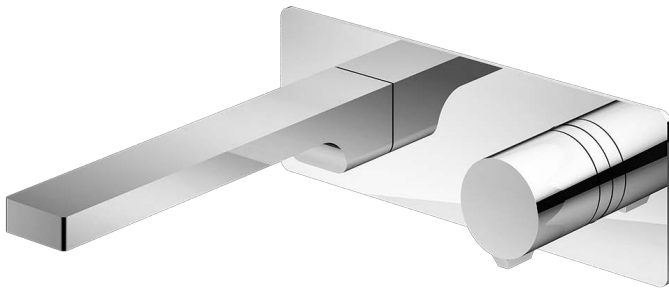

Penelope Wall Mounted Basin Mixer Brushed Gold

HOP-PEN-315-BG

15 Year
Warranty

Specification

Brand	House Of Piccadilly
Range	Penelope
Product code	HOP-PEN-315-BG
Finish/Colour	Brushed Gold
Product type	Basin Mixer
Material	Brass
Connection Size	1/2"

HOP-PEN-315-GB

Specification

Brand	House Of Piccadilly
Range	Penelope
Product code	HOP-PEN-315-GB
Finish/Colour	Gunmetal Brushed
Product type	Wall Mounted Plate Basin Mixer
Material	Brass
Connection Size	1/2"

Technical Information

Wall Mounted Plate Basin Mixer
Drill Hole Diameter - Spout \varnothing 25 / Valve \varnothing 45

Box contents:

Wall Mounted Plate Basin Mixer

Flow Rate Graph

Drawing

Penelope Wall Mounted Plate Basin Mixer Polished Chrome

HOP-PEN-315-PC

Specification

Brand	House Of Piccadilly
Range	Penelope
Product code	HOP-PEN-315-PC
Finish/Colour	Polished Chrome
Product type	WM Plate Basin Mixer
Material	Brass
Connection Size	1/2"

Technical Information