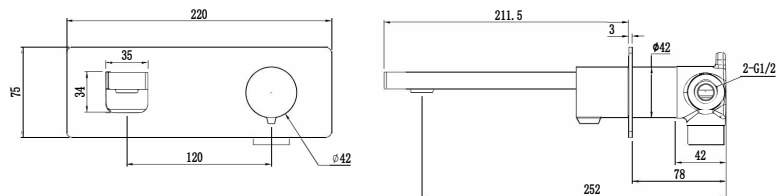

Technical Information

Wall Mounted Basin Mixer
Drill Hole Diameter - Spout \varnothing 25 / Valve \varnothing 45

Box contents:

Wall Mounted Basin Mixer

Flow Rate Graph

Drawing

Penelope Wall Mounted Plate Basin Mixer Gunmetal Brushed

HOP-PEN-315-GB

Specification

Brand	House Of Piccadilly
Range	Penelope
Product code	HOP-PEN-315-GB
Finish/Colour	Gunmetal Brushed
Product type	Wall Mounted Plate Basin Mixer
Material	Brass
Connection Size	1/2"

Technical Information

Wall Mounted Plate Basin Mixer
Drill Hole Diameter - Spout \varnothing 25 / Valve \varnothing 45

Box contents:

Wall Mounted Plate Basin Mixer

Flow Rate Graph

Drawing

Penelope Wall Mounted Plate Basin Mixer Polished Chrome

HOP-PEN-315-PC

Specification

Brand	House Of Piccadilly
Range	Penelope
Product code	HOP-PEN-315-PC
Finish/Colour	Polished Chrome
Product type	WM Plate Basin Mixer
Material	Brass
Connection Size	1/2"

Technical Information