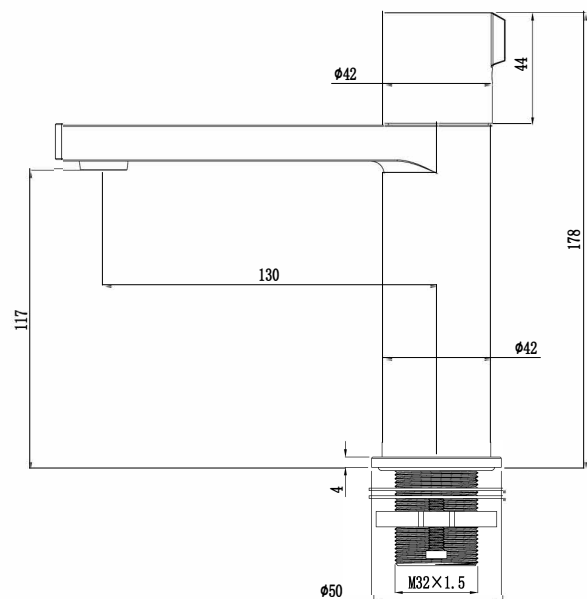

Technical Information

Mono Basin Mixer
Deck Mounted
Drill Hole Diameter $\phi 35$

Box contents:

Mono Basin Mixer

Flow Rate Graph

Drawing

Penelope Mono Basin Mixer Gunmetal Brushed

HOP-PEN-312-GB

Mono Basin Mixer
Deck Mounted
Drill Hole Diameter $\phi 35$

Box contents:

Mono Basin Mixer

Flow Rate Graph

Drawing

Penelope Mono Basin Mixer Polished Chrome

HOP-PEN-312-PC

15 Year
Warranty

Specification

Brand	House Of Piccadilly
Range	Penelope
Product code	HOP-PEN-312-PC
Finish/Colour	Polished Chrome
Product type	Mono Basin Mixer
Material	Brass
Connection Size	1/2"

Technical Information

Mono Basin Mixer
Deck Mounted
Drill Hole Diameter $\varnothing 35$

Box contents:

Mono Basin Mixer

Flow Rate Graph

Drawing