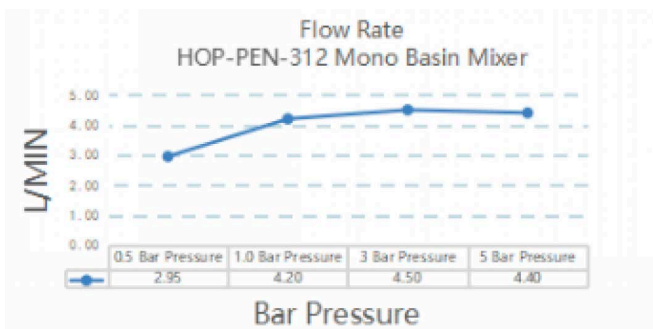

Penelope Mono Basin Mixer Brushed Gold

HOP-PEN-312-BG

15 Year
Warranty

Specification

Brand	House Of Piccadilly
Range	Penelope
Product code	HOP-PEN-312-BG
Finish/Colour	Brushed Gold
Product type	Mono Basin Mixer
Material	Brass
Connection Size	1/2"

15 Year
Warranty

Specification

Brand	House Of Piccadilly
Range	Penelope
Product code	HOP-PEN-312-GB
Finish/Colour	Gunmetal Brushed
Product type	Mono Basin Mixer
Material	Brass
Connection Size	1/2"

Technical Information

Mono Basin Mixer
Deck Mounted
Drill Hole Diameter $\phi 35$

Box contents:

Mono Basin Mixer

Flow Rate Graph

Drawing

Penelope Mono Basin Mixer Polished Chrome

HOP-PEN-312-PC

15 Year
Warranty