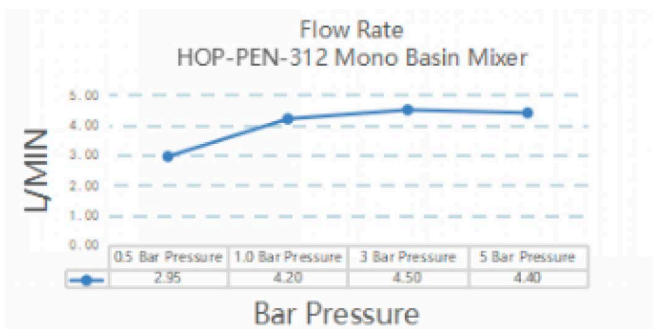

Specification

Brand	House Of Piccadilly
Range	Penelope
Product code	HOP-PEN-312-PC
Finish/Colour	Polished Chrome
Product type	Mono Basin Mixer
Material	Brass
Connection Size	1/2"

Technical Information

Mono Basin Mixer
Deck Mounted
Drill Hole Diameter $\varnothing 35$

Box contents:

Mono Basin Mixer

Flow Rate Graph

Drawing