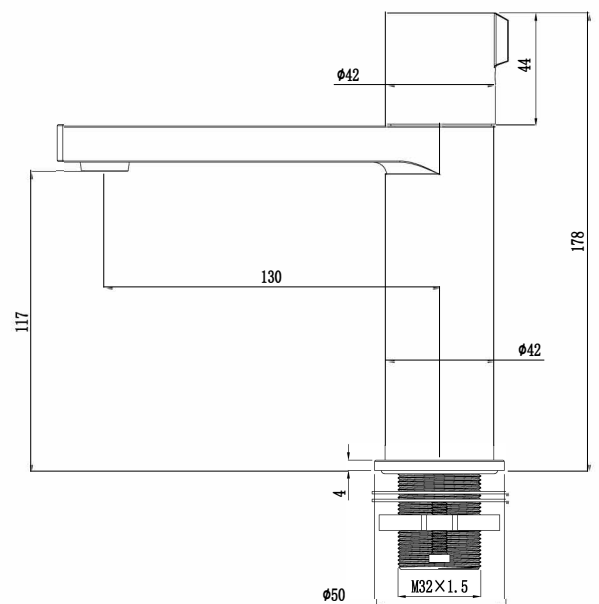

Technical Information

Mono Basin Mixer
Deck Mounted
Drill Hole Diameter $\phi 35$

Box contents:

Mono Basin Mixer

Flow Rate Graph

Drawing

Penelope Mono Basin Mixer Gunmetal Brushed

HOP-PEN-312-GB

15 Year
Warranty

Specification

Brand	House Of Piccadilly
Range	Penelope
Product code	HOP-PEN-312-GB
Finish/Colour	Gunmetal Brushed
Product type	Mono Basin Mixer
Material	Brass
Connection Size	1/2"

Technical Information

Mono Basin Mixer
Deck Mounted
Drill Hole Diameter $\phi 35$

Box contents:

Mono Basin Mixer

Flow Rate Graph

Drawing

Penelope Mono Basin Mixer Polished Chrome

HOP-PEN-312-PC

15 Year
Warranty

Specification

Brand	House Of Piccadilly
Range	Penelope
Product code	HOP-PEN-312-PC
Finish/Colour	Polished Chrome
Product type	Mono Basin Mixer
Material	Brass
Connection Size	1/2"

Technical Information

Mono Basin Mixer
Deck Mounted
Drill Hole Diameter $\varnothing 35$