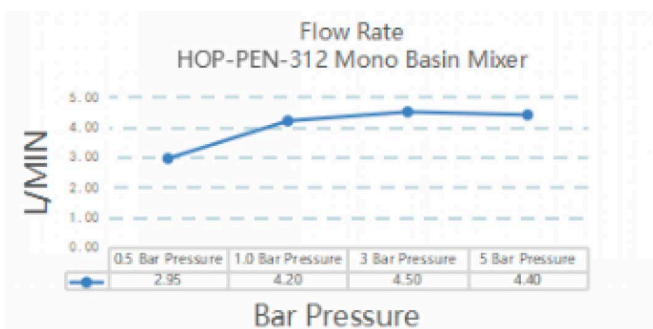

Penelope Mono Basin Mixer Brushed Gold

HOP-PEN-312-BG

15 Year
Warranty

Specification

Brand	House Of Piccadilly
Range	Penelope
Product code	HOP-PEN-312-BG
Finish/Colour	Brushed Gold
Product type	Mono Basin Mixer
Material	Brass
Connection Size	1/2"

Technical Information

Mono Basin Mixer
Deck Mounted
Drill Hole Diameter $\phi 35$

Box contents:

Mono Basin Mixer

Flow Rate Graph

Drawing

Penelope Mono Basin Mixer Gunmetal Brushed

HOP-PEN-312-GB

15 Year
Warranty

Specification

Brand	House Of Piccadilly
Range	Penelope
Product code	HOP-PEN-312-GB
Finish/Colour	Gunmetal Brushed
Product type	Mono Basin Mixer
Material	Brass
Connection Size	1/2"

Technical Information