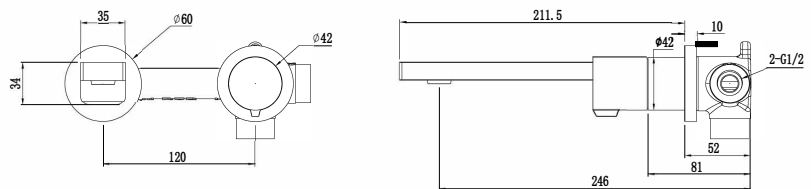

Penelope Wall Mounted Basin Mixer Brushed Gold

HOP-PEN-314-BG

15 Year
Warranty

Specification

Brand	House Of Piccadilly
Range	Penelope
Product code	HOP-PEN-314-BG
Finish/Colour	Brushed Gold
Product type	Wall Mounted Basin Mixer
Material	Brass

Technical Information

Wall Mounted Basin Mixer
Drill Hole Diameter - Spout $\varnothing 25$ / Valve $\varnothing 45$

Box contents:

Wall Mounted Basin Mixer

Flow Rate Graph

Drawing