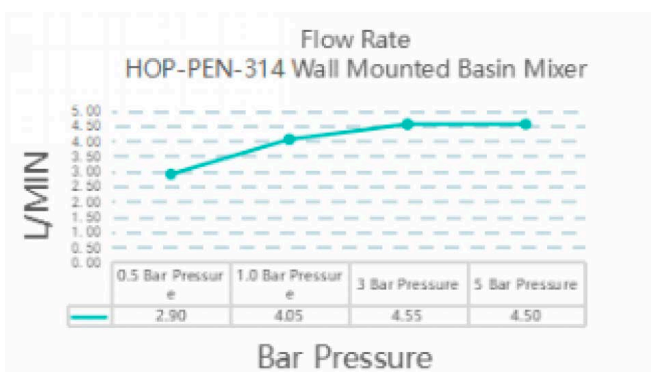

Flow Rate Graph