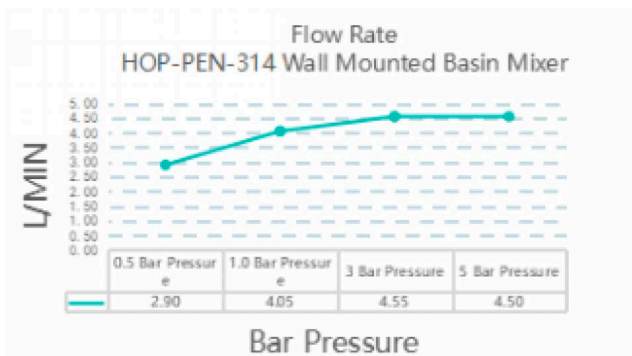

### Technical Information

Wall Mounted Basin Mixer
Drill Hole Diameter - Spout $\varnothing 25$ / Valve $\varnothing 45$

### Flow Rate Graph