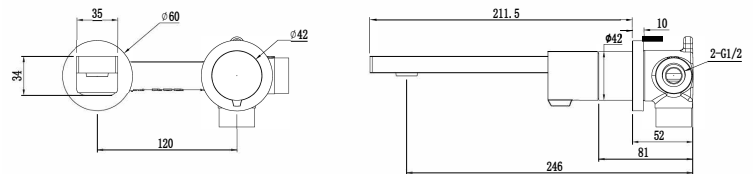

Penelope Wall Mounted Basin Mixer Gunmetal Brushed

HOP-PEN-314-GB

Specification

Brand	House Of Piccadilly
Range	Penelope
Product code	HOP-PEN-314-GB
Finish/Colour	Gunmetal Brushed
Product type	Wall Mounted Basin Mixer
Material	Brass
Connection Size	1/2"

Technical Information

Wall Mounted Basin Mixer
Drill Hole Diameter - Spout $\varnothing 25$ / Valve $\varnothing 45$

Box contents:

Wall Mounted Basin Mixer

Flow Rate Graph

Drawing