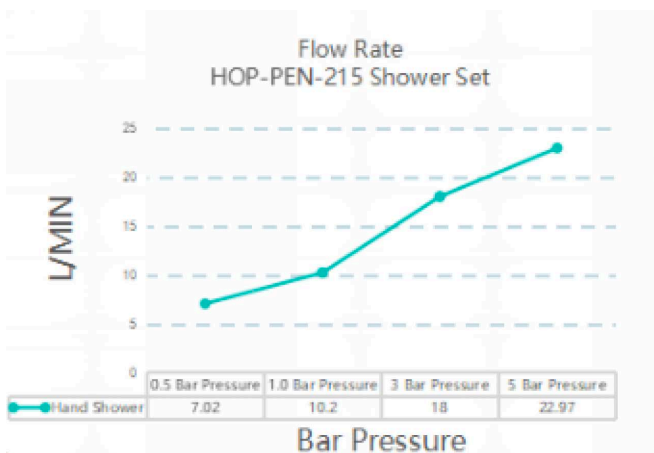

Penelope Shower Set Brushed Gold

HOP-PEN-215-BG

15 Year
Warranty

Specification

Brand	House Of Piccadilly
Range	Penelope
Product code	HOP-PEN-215-BG
Finish/Colour	Brushed Gold
Product type	Shower
Material	Brass
Connection Size	1/2"

Technical Information

Column Shower Set

Box contents:

Column Shower Set

Hand Shower

Flow Rate Graph

Drawing

Penelope Shower Set Gunmetal Brushed

HOP-PEN-215-GB

15 Year
Warranty

Specification

Brand	House Of Piccadilly
Range	Penelope
Product code	HOP-PEN-215-GB
Finish/Colour	Gunmetal Brushed
Product type	Shower
Material	Brass
Connection Size	1/2"

Technical Information

Column Shower Set

Box contents:

Column Shower Set
Hand Shower

Flow Rate Graph

Drawing

Penelope Shower Set Polished Chrome

HOP-PEN-215-PC

15 Year
Warranty