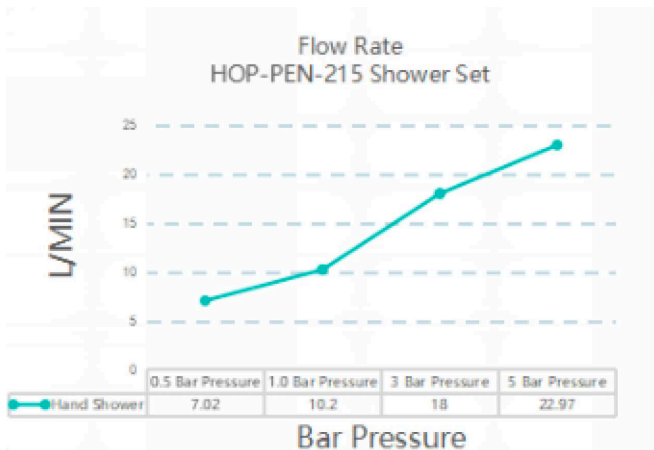

Penelope Shower Set Brushed Gold

HOP-PEN-215-BG

15 Year
Warranty

Specification

Brand	House Of Piccadilly
Range	Penelope
Product code	HOP-PEN-215-BG
Finish/Colour	Brushed Gold
Product type	Shower
Material	Brass
Connection Size	1/2"

Column Shower Set

Box contents:

Column Shower Set
Hand Shower

Flow Rate Graph

Drawing

Penelope Shower Set Polished Chrome

HOP-PEN-215-PC

15 Year
Warranty

Specification

Brand	House Of Piccadilly
Range	Penelope
Product code	HOP-PEN-215-PC
Finish/Colour	Polished Chrome
Product type	Shower
Material	Brass
Connection Size	1/2"

Technical Information

Column Shower Set

Box contents:

Column Shower Set
Hand Shower

Flow Rate Graph

Drawing