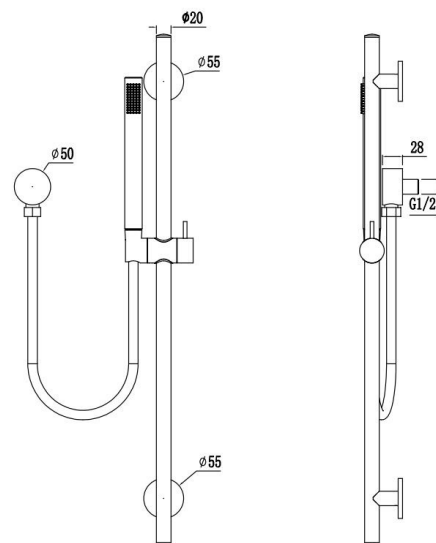

Penelope Shower Set Brushed Gold

HOP-PEN-215-BG

15 Year
Warranty

Specification

Brand	House Of Piccadilly
Range	Penelope
Product code	HOP-PEN-215-BG
Finish/Colour	Brushed Gold
Product type	Shower
Material	Brass
Connection Size	1/2"

HOP-PEN-215-GB

15 Year
Warranty

Specification

Brand	House Of Piccadilly
Range	Penelope
Product code	HOP-PEN-215-GB
Finish/Colour	Gunmetal Brushed
Product type	Shower
Material	Brass
Connection Size	1/2"

Technical Information

Column Shower Set

Box contents:

Column Shower Set
Hand Shower

Flow Rate Graph

Drawing

Penelope Shower Set Polished Chrome

HOP-PEN-215-PC

15 Year
Warranty

Specification

Brand	House Of Piccadilly
Range	Penelope
Product code	HOP-PEN-215-PC
Finish/Colour	Polished Chrome
Product type	Shower
Material	Brass
Connection Size	1/2"

Technical Information

Column Shower Set