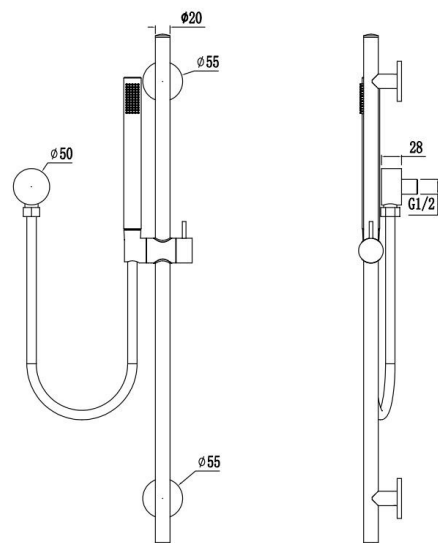

Penelope Shower Set Brushed Gold

HOP-PEN-215-BG

15 Year
Warranty

Specification

Brand	House Of Piccadilly
Range	Penelope
Product code	HOP-PEN-215-BG
Finish/Colour	Brushed Gold
Product type	Shower
Material	Brass
Connection Size	1/2"

Technical Information

Column Shower Set

Box contents:

Column Shower Set

Hand Shower

Flow Rate Graph

Drawing

Penelope Shower Set Gunmetal Brushed

HOP-PEN-215-GB

15 Year
Warranty

Specification

Brand	House Of Piccadilly
Range	Penelope
Product code	HOP-PEN-215-GB
Finish/Colour	Gunmetal Brushed
Product type	Shower
Material	Brass
Connection Size	1/2"

Technical Information

Specification

Brand	House Of Piccadilly
Range	Penelope
Product code	HOP-PEN-215-PC
Finish/Colour	Polished Chrome
Product type	Shower
Material	Brass
Connection Size	1/2"

Technical Information

Column Shower Set