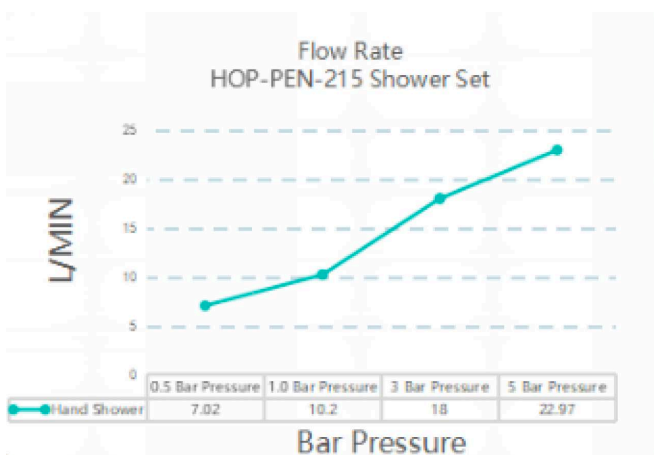

Penelope Shower Set Brushed Gold

HOP-PEN-215-BG

15 Year
Warranty

Specification

Brand	House Of Piccadilly
Range	Penelope
Product code	HOP-PEN-215-BG
Finish/Colour	Brushed Gold
Product type	Shower
Material	Brass
Connection Size	1/2"

Technical Information

Column Shower Set

Box contents:

Column Shower Set

Hand Shower

Flow Rate Graph

Drawing

Penelope Shower Set Gunmetal Brushed

HOP-PEN-215-GB

15 Year
Warranty

Specification

Brand	House Of Piccadilly
Range	Penelope
Product code	HOP-PEN-215-GB
Finish/Colour	Gunmetal Brushed
Product type	Shower
Material	Brass
Connection Size	1/2"

Technical Information

Column Shower Set

Box contents:

Column Shower Set
Hand Shower

Flow Rate Graph

Drawing

Penelope Shower Set Polished Chrome

HOP-PEN-215-PC

15 Year
Warranty