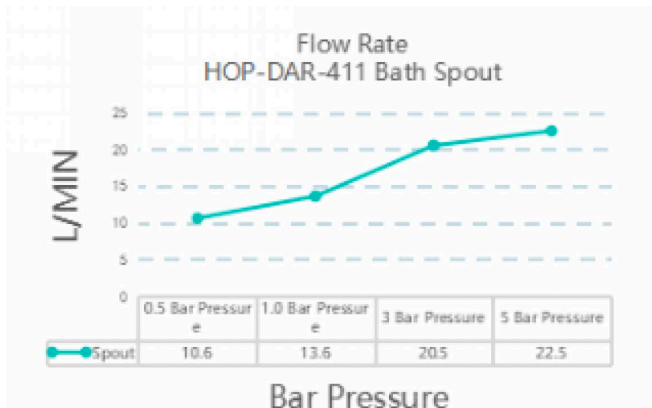

Darcey Bath Spout Polished Nickel

HOP-DAR-411-PN

Specification

Brand	House Of Piccadilly
Range	Darcey
Product code	HOP-DAR-411-PN
Finish/Colour	Polished Nickel
Product type	Bath Spout
Material	Brass
Connection Size	1/2"

Technical Information

Bath Spout
Drill Hole Diameter \varnothing 48-50

Box contents:

Bath Spout

Flow Rate Graph

Drawing