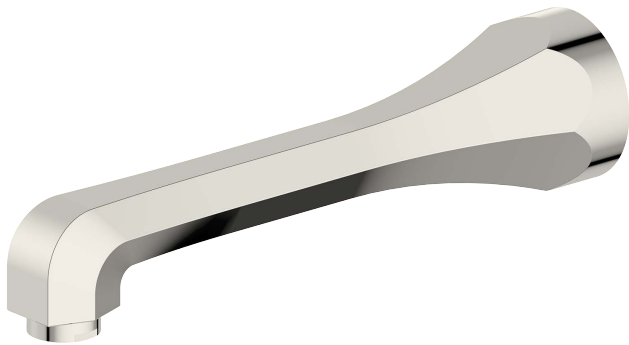

Darcey Bath Spout Polished Nickel

HOP-DAR-411-PN

Specification

Brand	House Of Piccadilly
Range	Darcey
Product code	HOP-DAR-411-PN
Finish/Colour	Polished Nickel
Product type	Bath Spout
Material	Brass
Connection Size	1/2"

Technical Information

Bath Spout
Drill Hole Diameter \varnothing 48-50

Box contents:

Bath Spout

Flow Rate Graph

Drawing