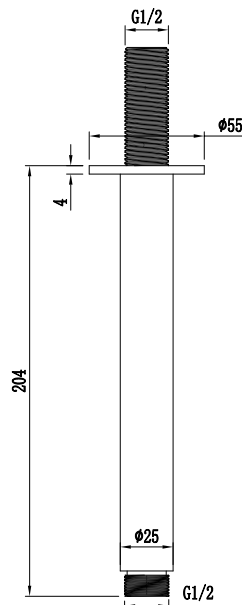

Penelope Ceiling Mounted Shower Arm Brushed Gold

HOP-PEN-214-BG

15 Year
Warranty

Specification

Brand	House Of Piccadilly
Range	Penelope
Product code	HOP-PEN-214-BG
Finish/Colour	Brushed Gold
Product type	Ceiling Mounted Shower Arm
Material	Brass
Connection Size	1/2"

Technical Information

Ceiling Mounted Shower Arm
Drill Hole Diameter $\phi 30-32$

Box contents:

Ceiling Mounted Shower Arm

Drawing

Penelope Ceiling Mounted Shower Arm Gunmetal Brushed

HOP-PEN-214-GB

15 Year
Warranty

Specification

Brand	House Of Piccadilly
Range	Penelope
Product code	HOP-PEN-214-GB
Finish/Colour	Gunmetal Brushed
Product type	Ceiling Mounted Shower Arm
Material	Brass
Connection Size	1/2"

Technical Information

Ceiling Mounted Shower Arm
Drill Hole Diameter $\phi 30-32$

Box contents:

Ceiling Mounted Shower Arm

Drawing

Penelope Ceiling Mounted Shower Arm Polished Chrome

HOP-PEN-214-PC

15 Year
Warranty

Specification