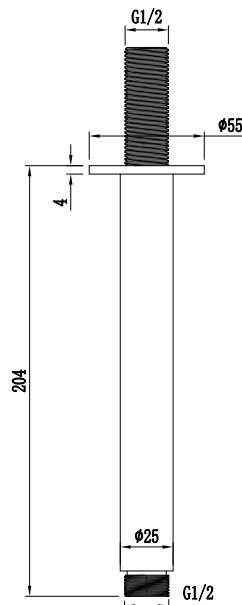

Penelope Ceiling Mounted Shower Arm Brushed Gold

HOP-PEN-214-BG

15 Year
Warranty

Specification

Brand	House Of Piccadilly
Range	Penelope
Product code	HOP-PEN-214-BG
Finish/Colour	Brushed Gold
Product type	Ceiling Mounted Shower Arm
Material	Brass
Connection Size	1/2"

Technical Information

Ceiling Mounted Shower Arm
Drill Hole Diameter $\phi 30-32$

Box contents:

Ceiling Mounted Shower Arm

Drawing

Penelope Ceiling Mounted Shower Arm Gunmetal Brushed

HOP-PEN-214-GB

15 Year
Warranty

Specification

Brand	House Of Piccadilly
Range	Penelope
Product code	HOP-PEN-214-GB
Finish/Colour	Gunmetal Brushed
Product type	Ceiling Mounted Shower Arm
Material	Brass
Connection Size	1/2"

Technical Information

Brand	House Of Piccadilly
Range	Penelope
Product code	HOP-PEN-214-PC
Finish/Colour	Polished Chrome
Product type	Ceiling Mounted Shower Arm
Material	Brass
Connection Size	1/2"

Technical Information

Ceiling Mounted Shower Arm
Drill Hole Diameter $\phi 30-32$