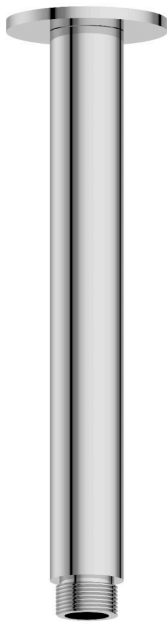

Penelope Ceiling Mounted Shower Arm Brushed Gold

HOP-PEN-214-BG

15 Year
Warranty

Specification

Brand	House Of Piccadilly
Range	Penelope
Product code	HOP-PEN-214-BG
Finish/Colour	Brushed Gold
Product type	Ceiling Mounted Shower Arm
Material	Brass
Connection Size	1/2"

Technical Information

Ceiling Mounted Shower Arm
Drill Hole Diameter $\phi 30-32$

Box contents:

Ceiling Mounted Shower Arm

Drawing

Penelope Ceiling Mounted Shower Arm Gunmetal Brushed

HOP-PEN-214-GB

15 Year
Warranty

Specification

Brand	House Of Piccadilly
Range	Penelope
Product code	HOP-PEN-214-GB
Finish/Colour	Gunmetal Brushed
Product type	Ceiling Mounted Shower Arm
Material	Brass
Connection Size	1/2"

Technical Information

Ceiling Mounted Shower Arm
Drill Hole Diameter $\phi 30-32$

Box contents:

Ceiling Mounted Shower Arm

Drawing

Penelope Ceiling Mounted Shower Arm Polished Chrome

HOP-PEN-214-PC

15 Year
Warranty

Specification