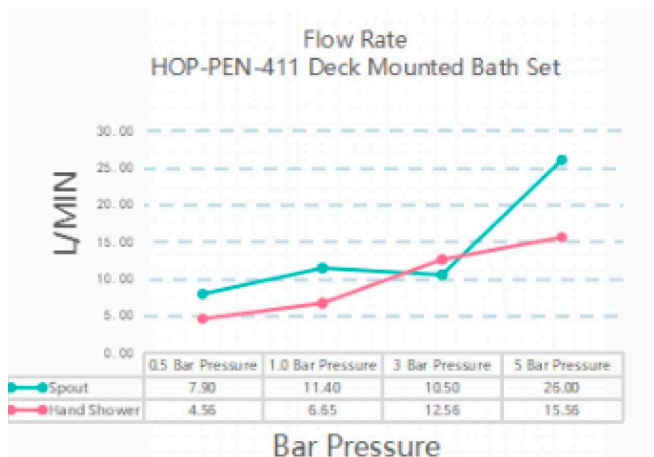

Penelope Deck Mounted Bath Mixer Brushed Gold

HOP-PEN-411-BG

15 Year Warranty

Specification

Brand	House Of Piccadilly
Range	Penelope
Product code	HOP-PEN-411-BG
Finish/Colour	Brushed Gold
Product type	Deck Mounted Bath Mixer
Material	Brass
Connection Size	1/2"

Technical Information

Deck Mounted Bath Mixer
 Drill Holes Spout $\varnothing 25$ Valves $\varnothing 35$ Hand Shower $\varnothing 30$

Box contents:

Deck Mounted Bath Mixer

Flow Rate Graph

Drawing

Penelope Deck Mounted Bath Mixer Gunmetal Brushed

HOP-PEN-411-GB

15 Year Warranty

Specification

Brand	House Of Piccadilly
Range	Penelope
Product code	HOP-PEN-411-GB
Finish/Colour	Gunmetal Brushed
Product type	Deck Mounted Bath Mixer
Material	Brass
Connection Size	1/2"

Technical Information

Deck Mounted Bath Mixer
 Drill Holes Spout $\varnothing 25$, Valves $\varnothing 35$, Hand Shower $\varnothing 30$

Box contents:

Deck Mounted Bath Mixer

Flow Rate Graph

Drawing

Penelope Deck Mounted Bath Mixer Polished Chrome