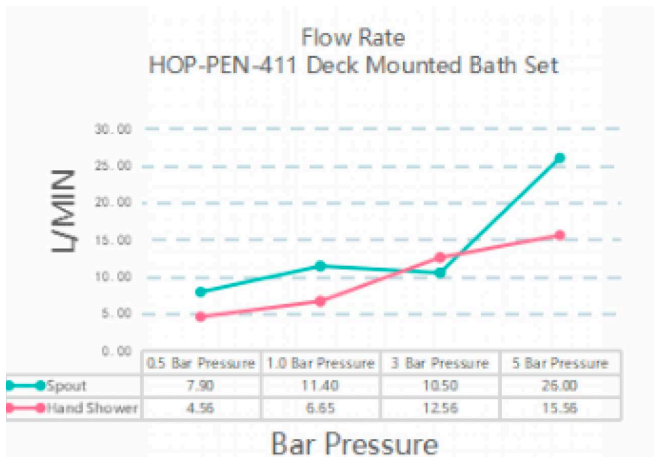

Penelope Deck Mounted Bath Mixer Brushed Gold

HOP-PEN-411-BG

15 Year Warranty

Specification

Brand	House Of Piccadilly
Range	Penelope
Product code	HOP-PEN-411-BG
Finish/Colour	Brushed Gold
Product type	Deck Mounted Bath Mixer
Material	Brass
Connection Size	1/2"

Technical Information

Deck Mounted Bath Mixer
 Drill Holes Spout $\varnothing 25$ Valves $\varnothing 35$ Hand Shower $\varnothing 30$

Box contents:

Deck Mounted Bath Mixer

Flow Rate Graph

Drawing

Penelope Deck Mounted Bath Mixer Gunmetal Brushed

HOP-PEN-411-GB

15 Year Warranty

Specification

Brand	House Of Piccadilly
Range	Penelope
Product code	HOP-PEN-411-GB
Finish/Colour	Gunmetal Brushed
Product type	Deck Mounted Bath Mixer
Material	Brass
Connection Size	1/2"

HOP-PEN-411-PC

15 Year Warranty

Specification

Brand	House Of Piccadilly
Range	Penelope
Product code	HOP-PEN-411-PC
Finish/Colour	Polished Chrome
Product type	Deck Mounted Bath Mixer
Material	Brass
Connection Size	1/2"