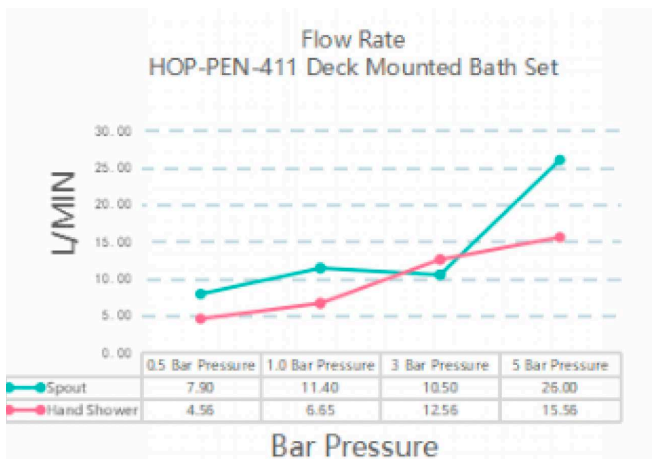

HOP-PEN-411-GB

15 Year Warranty

Specification

Brand	House Of Piccadilly
Range	Penelope
Product code	HOP-PEN-411-GB
Finish/Colour	Gunmetal Brushed
Product type	Deck Mounted Bath Mixer
Material	Brass
Connection Size	1/2"

Technical Information

Deck Mounted Bath Mixer
 Drill Holes Spout $\varnothing 25$, Valves $\varnothing 35$, Hand Shower $\varnothing 30$

Box contents:

Deck Mounted Bath Mixer

Flow Rate Graph

Drawing

Penelope Deck Mounted Bath Mixer Polished Chrome

HOP-PEN-411-PC

15 Year Warranty

Specification

Brand	House Of Piccadilly
Range	Penelope
Product code	HOP-PEN-411-PC
Finish/Colour	Polished Chrome
Product type	Deck Mounted Bath Mixer
Material	Brass
Connection Size	1/2"

Technical Information

Deck Mounted Bath Mixer
 Drill Holes Spout $\varnothing 25$ Valves $\varnothing 35$ Hand Shower $\varnothing 30$

Box contents:

Deck Mounted Bath Mixer

Flow Rate Graph

Drawing