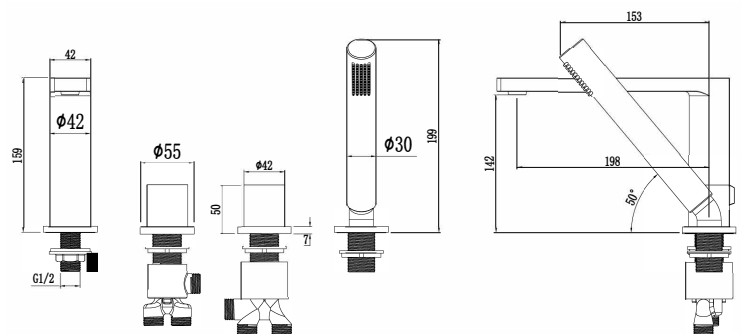

Penelope Deck Mounted Bath Mixer Brushed Gold

HOP-PEN-411-BG

15 Year Warranty

Specification

Brand	House Of Piccadilly
Range	Penelope
Product code	HOP-PEN-411-BG
Finish/Colour	Brushed Gold
Product type	Deck Mounted Bath Mixer
Material	Brass
Connection Size	1/2"

HOP-PEN-411-GB

15 Year Warranty

Specification

Brand	House Of Piccadilly
Range	Penelope
Product code	HOP-PEN-411-GB
Finish/Colour	Gunmetal Brushed
Product type	Deck Mounted Bath Mixer
Material	Brass
Connection Size	1/2"

Technical Information

Deck Mounted Bath Mixer
 Drill Holes Spout $\varnothing 25$, Valves $\varnothing 35$, Hand Shower $\varnothing 30$

Box contents:

Deck Mounted Bath Mixer

Flow Rate Graph

Drawing

Penelope Deck Mounted Bath Mixer Polished Chrome

HOP-PEN-411-PC

15 Year Warranty

Specification

Brand	House Of Piccadilly
Range	Penelope
Product code	HOP-PEN-411-PC
Finish/Colour	Polished Chrome
Product type	Deck Mounted Bath Mixer
Material	Brass
Connection Size	1/2"