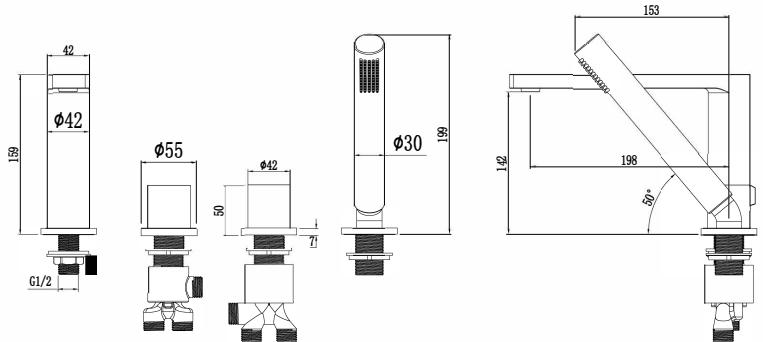

Penelope Deck Mounted Bath Mixer Brushed Gold

HOP-PEN-411-BG

15 Year Warranty

Specification

Brand	House Of Piccadilly
Range	Penelope
Product code	HOP-PEN-411-BG
Finish/Colour	Brushed Gold
Product type	Deck Mounted Bath Mixer
Material	Brass
Connection Size	1/2"

Technical Information

Deck Mounted Bath Mixer
 Drill Holes Spout $\varnothing 25$ Valves $\varnothing 35$ Hand Shower $\varnothing 30$

Box contents:

Deck Mounted Bath Mixer

Flow Rate Graph

Drawing

Penelope Deck Mounted Bath Mixer Gunmetal Brushed

HOP-PEN-411-GB

15 Year Warranty

Specification

Brand	House Of Piccadilly
Range	Penelope
Product code	HOP-PEN-411-GB
Finish/Colour	Gunmetal Brushed
Product type	Deck Mounted Bath Mixer
Material	Brass
Connection Size	1/2"

HOP-PEN-411-PC

15 Year Warranty

Specification

Brand	House Of Piccadilly
Range	Penelope
Product code	HOP-PEN-411-PC
Finish/Colour	Polished Chrome
Product type	Deck Mounted Bath Mixer
Material	Brass
Connection Size	1/2"