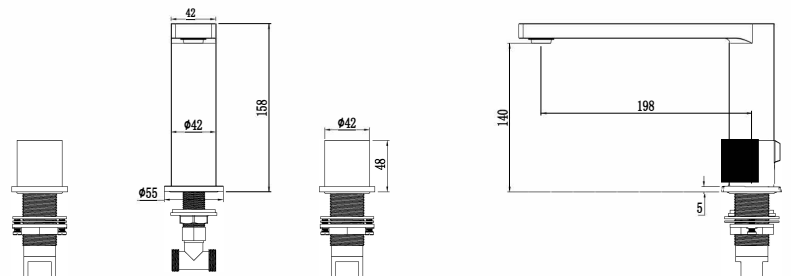

Technical Information

3 Piece Basin Mixer
Deck Mounted
Drill Hole Diameter Valves $\varnothing 35$ / Spout $\varnothing 25$

Box contents:

3 Piece Basin Mixer

Flow Rate Graph

Drawing

Penelope 3 Piece Basin Mixer Gunmetal Brushed

HOP-PEN-311-GB

15 Year
Warranty

Specification

Brand	House Of Piccadilly
Range	Penelope
Product code	HOP-PEN-311-GB
Finish/Colour	Gunmetal Brushed
Product type	3 Piece Basin Mixer
Material	Brass
Connection Size	1/2"

Technical Information

3 Piece Basin Mixer
Deck Mounted
Drill Hole Diameter Valves $\varnothing 35$ / Spout $\varnothing 25$

Box contents:

3 Piece Basin Mixer

Flow Rate Graph

Drawing

Penelope 3 Piece Basin Mixer Polished Chrome

HOP-PEN-311-PC

15 Year
Warranty

Specification

Brand	House Of Piccadilly
Range	Penelope
Product code	HOP-PEN-311-PC
Finish/Colour	Polished Chrome
Product type	3 Piece Basin Mixer
Material	Brass
Connection Size	1/2"