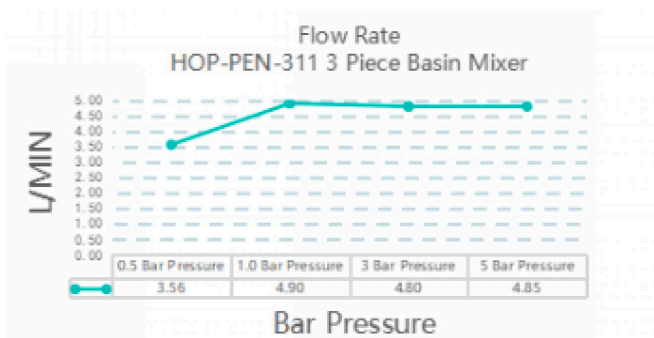

Penelope 3 Piece Basin Mixer Brushed Gold

HOP-PEN-311-BG

15 Year
Warranty

Specification

Brand	House Of Piccadilly
Range	Penelope
Product code	HOP-PEN-311-BG
Finish/Colour	Brushed Gold
Product type	3 Piece Basin Mixer
Material	Brass
Connection Size	1/2"

Technical Information

3 Piece Basin Mixer
Deck Mounted
Drill Hole Diameter Valves $\varnothing 35$ / Spout $\varnothing 25$

Box contents:

3 Piece Basin Mixer

Flow Rate Graph

Drawing

Penelope 3 Piece Basin Mixer Gunmetal Brushed

HOP-PEN-311-GB

15 Year
Warranty

Specification

Brand	House Of Piccadilly
Range	Penelope
Product code	HOP-PEN-311-GB
Finish/Colour	Gunmetal Brushed
Product type	3 Piece Basin Mixer
Material	Brass
Connection Size	1/2"

HOP-PEN-311-PC

15 Year
Warranty

Specification

Brand	House Of Piccadilly
Range	Penelope
Product code	HOP-PEN-311-PC
Finish/Colour	Polished Chrome
Product type	3 Piece Basin Mixer
Material	Brass
Connection Size	1/2"