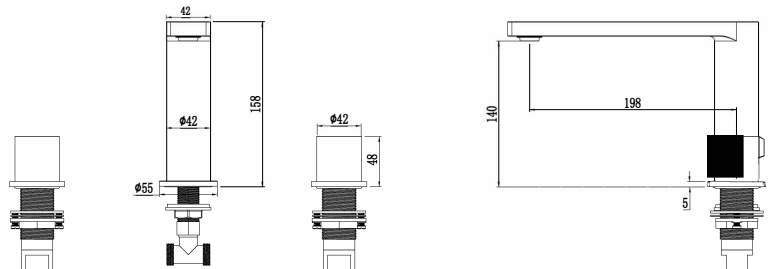

HOP-PEN-311-GB

15 Year
Warranty

Specification

Brand	House Of Piccadilly
Range	Penelope
Product code	HOP-PEN-311-GB
Finish/Colour	Gunmetal Brushed
Product type	3 Piece Basin Mixer
Material	Brass
Connection Size	1/2"

Technical Information

3 Piece Basin Mixer
Deck Mounted
Drill Hole Diameter Valves $\varnothing 35$ / Spout $\varnothing 25$

Box contents:

3 Piece Basin Mixer

Flow Rate Graph

Drawing

Penelope 3 Piece Basin Mixer Polished Chrome

HOP-PEN-311-PC

15 Year
Warranty

Specification

Brand	House Of Piccadilly
Range	Penelope
Product code	HOP-PEN-311-PC
Finish/Colour	Polished Chrome
Product type	3 Piece Basin Mixer
Material	Brass
Connection Size	1/2"

Technical Information

3 Piece Basin Mixer
Deck Mounted
Drill Hole Diameter Valves $\varnothing 35$ / Spout $\varnothing 25$

Box contents:

3 Piece Basin Mixer

Flow Rate Graph

Drawing