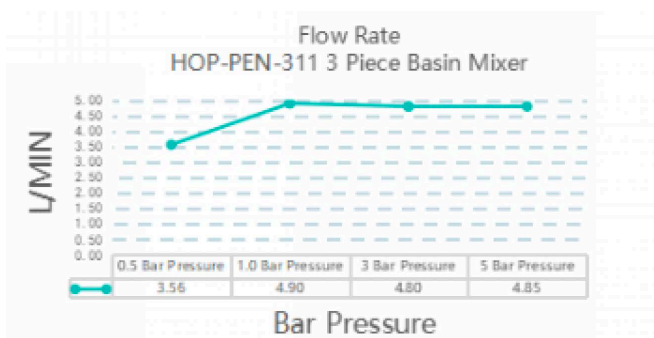

Technical Information

3 Piece Basin Mixer
Deck Mounted
Drill Hole Diameter Valves $\varnothing 35$ / Spout $\varnothing 25$

Box contents:

3 Piece Basin Mixer

Flow Rate Graph

Drawing

Penelope 3 Piece Basin Mixer Polished Chrome

HOP-PEN-311-PC

15 Year
Warranty

Specification

Brand	House Of Piccadilly
Range	Penelope
Product code	HOP-PEN-311-PC
Finish/Colour	Polished Chrome
Product type	3 Piece Basin Mixer
Material	Brass
Connection Size	1/2"

Technical Information

3 Piece Basin Mixer
Deck Mounted
Drill Hole Diameter Valves $\varnothing 35$ / Spout $\varnothing 25$

Box contents:

3 Piece Basin Mixer

Flow Rate Graph

Drawing