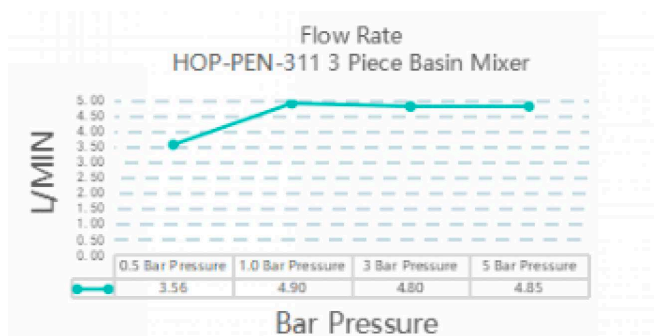

Penelope 3 Piece Basin Mixer Brushed Gold

HOP-PEN-311-BG

15 Year
Warranty

Specification

Brand	House Of Piccadilly
Range	Penelope
Product code	HOP-PEN-311-BG
Finish/Colour	Brushed Gold
Product type	3 Piece Basin Mixer
Material	Brass
Connection Size	1/2"

HOP-PEN-311-GB

15 Year
Warranty

Specification

Brand	House Of Piccadilly
Range	Penelope
Product code	HOP-PEN-311-GB
Finish/Colour	Gunmetal Brushed
Product type	3 Piece Basin Mixer
Material	Brass
Connection Size	1/2"

Technical Information

3 Piece Basin Mixer
Deck Mounted
Drill Hole Diameter Valves $\varnothing 35$ / Spout $\varnothing 25$

Box contents:

3 Piece Basin Mixer

Flow Rate Graph

Drawing

Penelope 3 Piece Basin Mixer Polished Chrome

HOP-PEN-311-PC

15 Year
Warranty

Specification

Brand	House Of Piccadilly
Range	Penelope
Product code	HOP-PEN-311-PC
Finish/Colour	Polished Chrome
Product type	3 Piece Basin Mixer
Material	Brass
Connection Size	1/2"