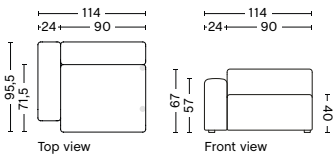

8164 | LOW ARMREST
CHAISE LONGUE SHORT
NARROW | LEFT ARMREST
 W97 CM X D127,5 X H67 CM
 SEAT H40 CM
 ARMREST H57 CM

8165 | LOW ARMREST
CHAISE LONGUE SHORT
NARROW | RIGHT ARMREST
 W97 X D127,5 X H67 CM
 SEAT H40 CM
 ARMREST H57 CM

DIMENSIONS | MODULES | WIDE

1962
WIDE | LEFT ARMREST
 W114 X D95,5 X H67 CM
 SEAT H40 CM

1963
WIDE | MIDDLE
 W91,5 X D95,5 X H67 CM
 SEAT H40 CM

1961
WIDE | RIGHT ARMREST
 W114 X D95,5 X H67 CM
 SEAT H40 CM

1964 | LOW ARMREST
WIDE | LEFT ARMREST
 W114 X D95,5 X H67 CM
 SEAT H40 CM
 ARMREST H57 CM

1965 | LOW ARMREST
WIDE | RIGHT ARMREST
 W114 X D95,5 X H67 CM
 SEAT H40 CM
 ARMREST H57 CM

8262
CHAISE LONGUE SHORT
WIDE | LEFT ARMREST
 W114 X D127,5 X H67 CM
 SEAT H40 CM

DIMENSIONS | MODULES | CORNER*

1862

CORNER | LEFT

W93 X D93 X H67 CM
SEAT H40 CM

1861

CORNER | RIGHT

W93 X D93 X H67 CM
SEAT H40 CM

DIMENSIONS | MODULES | LOUNGE