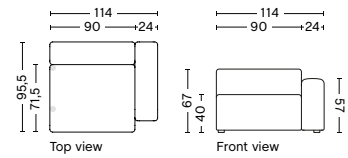

8164 | LOW ARMREST
CHAISE LONGUE SHORT
NARROW | LEFT ARMREST
 W97 CM X D127,5 X H67 CM
 SEAT H40 CM
 ARMREST H57 CM

8165 | LOW ARMREST
CHAISE LONGUE SHORT
NARROW | RIGHT ARMREST
 W97 X D127,5 X H67 CM
 SEAT H40 CM
 ARMREST H57 CM

DIMENSIONS | MODULES | WIDE

1962
WIDE | LEFT ARMREST
 W114 X D95,5 X H67 CM
 SEAT H40 CM

1963
WIDE | MIDDLE
 W91,5 X D95,5 X H67 CM
 SEAT H40 CM

1961
WIDE | RIGHT ARMREST
 W114 X D95,5 X H67 CM
 SEAT H40 CM

1964 | LOW ARMREST
WIDE | LEFT ARMREST
 W114 X D95,5 X H67 CM
 SEAT H40 CM
 ARMREST H57 CM

1965 | LOW ARMREST
WIDE | RIGHT ARMREST
 W114 X D95,5 X H67 CM
 SEAT H40 CM
 ARMREST H57 CM

8262
CHAISE LONGUE SHORT
WIDE | LEFT ARMREST
 W114 X D127,5 X H67 CM
 SEAT H40 CM

DIMENSIONS | MODULES | CORNER*

1862

CORNER | LEFT

W93 X D93 X H67 CM
SEAT H40 CM

1861

CORNER | RIGHT

W93 X D93 X H67 CM
SEAT H40 CM

DIMENSIONS | MODULES | LOUNGE