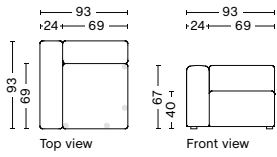

DIMENSIONS | MODULES | WIDE

1962
WIDE | LEFT ARMREST
 W114 X D95,5 X H67 CM
 SEAT H40 CM

1963
WIDE | MIDDLE
 W91,5 X D95,5 X H67 CM
 SEAT H40 CM

1961
WIDE | RIGHT ARMREST
 W114 X D95,5 X H67 CM
 SEAT H40 CM

1964 | LOW ARMREST
WIDE | LEFT ARMREST
 W114 X D95,5 X H67 CM
 SEAT H40 CM
 ARMREST H57 CM

1965 | LOW ARMREST
WIDE | RIGHT ARMREST
 W114 X D95,5 X H67 CM
 SEAT H40 CM
 ARMREST H57 CM

8262
CHAISE LONGUE SHORT
WIDE | LEFT ARMREST
 W114 X D127,5 X H67 CM
 SEAT H40 CM

8261
CHAISE LONGUE SHORT
WIDE | RIGHT ARMREST
 W114 X D127,5 X H67 CM
 SEAT H40 CM

8264 | LOW ARMREST
CHAISE LONGUE SHORT
WIDE | LEFT ARMREST
 W114 X D127,5 X H67 CM
 SEAT H40 CM
 ARMREST H57 CM

8265 | LOW ARMREST
CHAISE LONGUE SHORT
WIDE | RIGHT ARMREST
 W114 X D127,5 X H67 CM
 SEAT H40 CM
 ARMREST H57 CM

DIMENSIONS | MODULES | CORNER*

1862

CORNER | LEFT

W93 X D93 X H67 CM
SEAT H40 CM

1861

CORNER | RIGHT

W93 X D93 X H67 CM
SEAT H40 CM

DIMENSIONS | MODULES | LOUNGE