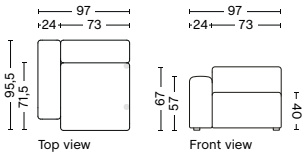

COUNTRY OF ORIGIN

Poland

FABRIC & LEATHER UPHOLSTERY

Please see our Fabric Overview for approved standard fabrics.

[LINK TO OVERVIEW](#)

DIMENSIONS | MODULES | NARROW

1062
NARROW | LEFT ARMREST
 W97 X D95,5 X H67 CM
 SEAT H40 CM

1063
NARROW | MIDDLE
 W74,5 X D95,5 X H67 CM
 SEAT H40 CM

1061
NARROW | RIGHT ARMREST
 W97 X D95,5 H67 CM
 SEAT H40 CM

1064 | LOW ARMREST
NARROW | LEFT ARMREST
 W97 X D95,5 X H67 CM
 SEAT H40 CM
 ARMREST H57 CM

DIMENSIONS | MODULES | WIDE

1962
WIDE | LEFT ARMREST
 W114 X D95,5 X H67 CM
 SEAT H40 CM

1963
WIDE | MIDDLE
 W91,5 X D95,5 X H67 CM
 SEAT H40 CM

1961
WIDE | RIGHT ARMREST
 W114 X D95,5 X H67 CM
 SEAT H40 CM

DIMENSIONS | MODULES | CORNER*

1862

CORNER | LEFT

W93 X D93 X H67 CM
SEAT H40 CM

1861

CORNER | RIGHT

W93 X D93 X H67 CM
SEAT H40 CM

DIMENSIONS | MODULES | LOUNGE