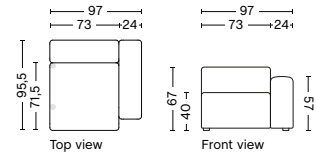

COUNTRY OF ORIGIN

Poland

FABRIC & LEATHER UPHOLSTERY

Please see our Fabric Overview for approved standard fabrics.

[LINK TO OVERVIEW](#)

DIMENSIONS | MODULES | NARROW

1062
NARROW | LEFT ARMREST
 W97 X D95,5 X H67 CM
 SEAT H40 CM

1063
NARROW | MIDDLE
 W74,5 X D95,5 X H67 CM
 SEAT H40 CM

1061
NARROW | RIGHT ARMREST
 W97 X D95,5 H67 CM
 SEAT H40 CM

1064 | LOW ARMREST
NARROW | LEFT ARMREST
 W97 X D95,5 X H67 CM
 SEAT H40 CM
 ARMREST H57 CM

DIMENSIONS | MODULES | WIDE

1962
WIDE | LEFT ARMREST
 W114 X D95,5 X H67 CM
 SEAT H40 CM

1963
WIDE | MIDDLE
 W91,5 X D95,5 X H67 CM
 SEAT H40 CM

1961
WIDE | RIGHT ARMREST
 W114 X D95,5 X H67 CM
 SEAT H40 CM

DIMENSIONS | MODULES | CORNER*

1862

CORNER | LEFT

W93 X D93 X H67 CM
SEAT H40 CM

1861

CORNER | RIGHT

W93 X D93 X H67 CM
SEAT H40 CM

DIMENSIONS | MODULES | LOUNGE