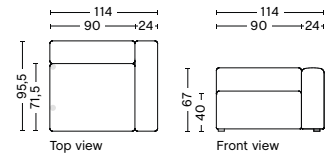

1065 | LOW ARMREST
NARROW | RIGHT ARMREST
 W97 X D95,5 X H67 CM
 SEAT H40 CM
 ARMREST H57 CM

8162
CHAISE LONGUE SHORT
NARROW | LEFT ARMREST
 W97 X D127,5 X H67 CM
 SEAT H40 CM

8161
CHAISE LONGUE SHORT
NARROW | RIGHT ARMREST
 W97 X D127,5 X H67 CM
 SEAT H40 CM

8164 | LOW ARMREST
CHAISE LONGUE SHORT
NARROW | LEFT ARMREST
 W97 CM X D127,5 X H67 CM
 SEAT H40 CM
 ARMREST H57 CM

8165 | LOW ARMREST
CHAISE LONGUE SHORT
NARROW | RIGHT ARMREST
 W97 X D127,5 X H67 CM
 SEAT H40 CM
 ARMREST H57 CM

DIMENSIONS | MODULES | WIDE

1962
WIDE | LEFT ARMREST
 W114 X D95,5 X H67 CM
 SEAT H40 CM

1963
WIDE | MIDDLE
 W91,5 X D95,5 X H67 CM
 SEAT H40 CM

1961
WIDE | RIGHT ARMREST
 W114 X D95,5 X H67 CM
 SEAT H40 CM

DIMENSIONS | MODULES | CORNER*

1862

CORNER | LEFT

W93 X D93 X H67 CM
SEAT H40 CM

1861

CORNER | RIGHT

W93 X D93 X H67 CM
SEAT H40 CM

DIMENSIONS | MODULES | LOUNGE