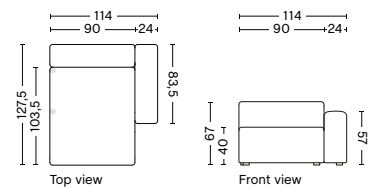

DIMENSIONS | MODULES | WIDE

1962
WIDE | LEFT ARMREST
 W114 X D95,5 X H67 CM
 SEAT H40 CM

1963
WIDE | MIDDLE
 W91,5 X D95,5 X H67 CM
 SEAT H40 CM

1961
WIDE | RIGHT ARMREST
 W114 X D95,5 X H67 CM
 SEAT H40 CM

1964 | LOW ARMREST
WIDE | LEFT ARMREST
 W114 X D95,5 X H67 CM
 SEAT H40 CM
 ARMREST H57 CM

1965 | LOW ARMREST
WIDE | RIGHT ARMREST
 W114 X D95,5 X H67 CM
 SEAT H40 CM
 ARMREST H57 CM

8262
CHAISE LONGUE SHORT
WIDE | LEFT ARMREST
 W114 X D127,5 X H67 CM
 SEAT H40 CM

8261
CHAISE LONGUE SHORT
WIDE | RIGHT ARMREST
 W114 X D127,5 X H67 CM
 SEAT H40 CM

8264 | LOW ARMREST
CHAISE LONGUE SHORT
WIDE | LEFT ARMREST
 W114 X D127,5 X H67 CM
 SEAT H40 CM
 ARMREST H57 CM

8265 | LOW ARMREST
CHAISE LONGUE SHORT
WIDE | RIGHT ARMREST
 W114 X D127,5 X H67 CM
 SEAT H40 CM
 ARMREST H57 CM

DIMENSIONS | MODULES | CORNER*

1862

CORNER | LEFT

W93 X D93 X H67 CM
SEAT H40 CM

1861

CORNER | RIGHT

W93 X D93 X H67 CM
SEAT H40 CM

DIMENSIONS | MODULES | LOUNGE