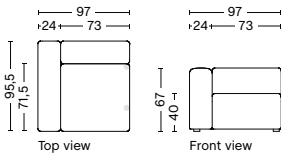

COUNTRY OF ORIGIN

Poland

FABRIC & LEATHER UPHOLSTERY

Please see our Fabric Overview for approved standard fabrics.

[LINK TO OVERVIEW](#)

DIMENSIONS | MODULES | NARROW

1062
NARROW | LEFT ARMREST
 W97 X D95,5 X H67 CM
 SEAT H40 CM

1063
NARROW | MIDDLE
 W74,5 X D95,5 X H67 CM
 SEAT H40 CM

1061
NARROW | RIGHT ARMREST
 W97 X D95,5 H67 CM
 SEAT H40 CM

1064 | LOW ARMREST
NARROW | LEFT ARMREST
 W97 X D95,5 X H67 CM
 SEAT H40 CM
 ARMREST H57 CM

DIMENSIONS | MODULES | WIDE

1962
WIDE | LEFT ARMREST
 W114 X D95,5 X H67 CM
 SEAT H40 CM

1963
WIDE | MIDDLE
 W91,5 X D95,5 X H67 CM
 SEAT H40 CM

1961
WIDE | RIGHT ARMREST
 W114 X D95,5 X H67 CM
 SEAT H40 CM

DIMENSIONS | MODULES | CORNER*

1862

CORNER | LEFT

W93 X D93 X H67 CM
SEAT H40 CM

1861

CORNER | RIGHT

W93 X D93 X H67 CM
SEAT H40 CM

DIMENSIONS | MODULES | LOUNGE