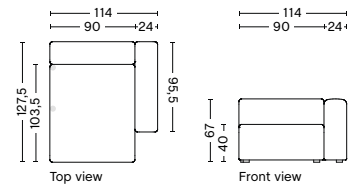

8164 | LOW ARMREST
CHAISE LONGUE SHORT
NARROW | LEFT ARMREST
 W97 CM X D127,5 X H67 CM
 SEAT H40 CM
 ARMREST H57 CM

8165 | LOW ARMREST
CHAISE LONGUE SHORT
NARROW | RIGHT ARMREST
 W97 X D127,5 X H67 CM
 SEAT H40 CM
 ARMREST H57 CM

DIMENSIONS | MODULES | WIDE

1962
WIDE | LEFT ARMREST
 W114 X D95,5 X H67 CM
 SEAT H40 CM

1963
WIDE | MIDDLE
 W91,5 X D95,5 X H67 CM
 SEAT H40 CM

1961
WIDE | RIGHT ARMREST
 W114 X D95,5 X H67 CM
 SEAT H40 CM

1964 | LOW ARMREST
WIDE | LEFT ARMREST
 W114 X D95,5 X H67 CM
 SEAT H40 CM
 ARMREST H57 CM

1965 | LOW ARMREST
WIDE | RIGHT ARMREST
 W114 X D95,5 X H67 CM
 SEAT H40 CM
 ARMREST H57 CM

8262
CHAISE LONGUE SHORT
WIDE | LEFT ARMREST
 W114 X D127,5 X H67 CM
 SEAT H40 CM

DIMENSIONS | MODULES | CORNER*

1862

CORNER | LEFT

W93 X D93 X H67 CM
SEAT H40 CM

1861

CORNER | RIGHT

W93 X D93 X H67 CM
SEAT H40 CM

DIMENSIONS | MODULES | LOUNGE