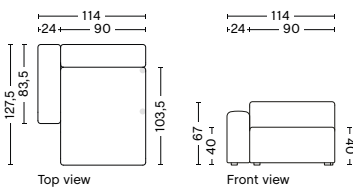

DIMENSIONS | MODULES | WIDE

1962
WIDE | LEFT ARMREST
 W114 X D95,5 X H67 CM
 SEAT H40 CM

1963
WIDE | MIDDLE
 W91,5 X D95,5 X H67 CM
 SEAT H40 CM

1961
WIDE | RIGHT ARMREST
 W114 X D95,5 X H67 CM
 SEAT H40 CM

1964 | LOW ARMREST
WIDE | LEFT ARMREST
 W114 X D95,5 X H67 CM
 SEAT H40 CM
 ARMREST H57 CM

1965 | LOW ARMREST
WIDE | RIGHT ARMREST
 W114 X D95,5 X H67 CM
 SEAT H40 CM
 ARMREST H57 CM

8262
CHAISE LONGUE SHORT
WIDE | LEFT ARMREST
 W114 X D127,5 X H67 CM
 SEAT H40 CM

8261
CHAISE LONGUE SHORT
WIDE | RIGHT ARMREST
 W114 X D127,5 X H67 CM
 SEAT H40 CM

8264 | LOW ARMREST
CHAISE LONGUE SHORT
WIDE | LEFT ARMREST
 W114 X D127,5 X H67 CM
 SEAT H40 CM
 ARMREST H57 CM

8265 | LOW ARMREST
CHAISE LONGUE SHORT
WIDE | RIGHT ARMREST
 W114 X D127,5 X H67 CM
 SEAT H40 CM
 ARMREST H57 CM

DIMENSIONS | MODULES | CORNER*

1862

CORNER | LEFT

W93 X D93 X H67 CM
SEAT H40 CM

1861

CORNER | RIGHT

W93 X D93 X H67 CM
SEAT H40 CM

DIMENSIONS | MODULES | LOUNGE