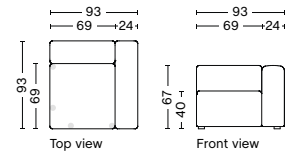

DIMENSIONS | MODULES | WIDE

1962
WIDE | LEFT ARMREST
 W114 X D95,5 X H67 CM
 SEAT H40 CM

1963
WIDE | MIDDLE
 W91,5 X D95,5 X H67 CM
 SEAT H40 CM

1961
WIDE | RIGHT ARMREST
 W114 X D95,5 X H67 CM
 SEAT H40 CM

1964 | LOW ARMREST
WIDE | LEFT ARMREST
 W114 X D95,5 X H67 CM
 SEAT H40 CM
 ARMREST H57 CM

1965 | LOW ARMREST
WIDE | RIGHT ARMREST
 W114 X D95,5 X H67 CM
 SEAT H40 CM
 ARMREST H57 CM

8262
CHAISE LONGUE SHORT
WIDE | LEFT ARMREST
 W114 X D127,5 X H67 CM
 SEAT H40 CM

8261
CHAISE LONGUE SHORT
WIDE | RIGHT ARMREST
 W114 X D127,5 X H67 CM
 SEAT H40 CM

8264 | LOW ARMREST
CHAISE LONGUE SHORT
WIDE | LEFT ARMREST
 W114 X D127,5 X H67 CM
 SEAT H40 CM
 ARMREST H57 CM

8265 | LOW ARMREST
CHAISE LONGUE SHORT
WIDE | RIGHT ARMREST
 W114 X D127,5 X H67 CM
 SEAT H40 CM
 ARMREST H57 CM

DIMENSIONS | MODULES | CORNER*

1862

CORNER | LEFT

W93 X D93 X H67 CM
SEAT H40 CM

1861

CORNER | RIGHT

W93 X D93 X H67 CM
SEAT H40 CM

DIMENSIONS | MODULES | LOUNGE