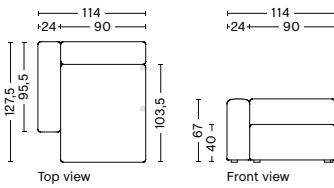

8164 | LOW ARMREST
CHAISE LONGUE SHORT
NARROW | LEFT ARMREST
 W97 CM X D127,5 X H67 CM
 SEAT H40 CM
 ARMREST H57 CM

8165 | LOW ARMREST
CHAISE LONGUE SHORT
NARROW | RIGHT ARMREST
 W97 X D127,5 X H67 CM
 SEAT H40 CM
 ARMREST H57 CM

DIMENSIONS | MODULES | WIDE

1962
WIDE | LEFT ARMREST
 W114 X D95,5 X H67 CM
 SEAT H40 CM

1963
WIDE | MIDDLE
 W91,5 X D95,5 X H67 CM
 SEAT H40 CM

1961
WIDE | RIGHT ARMREST
 W114 X D95,5 X H67 CM
 SEAT H40 CM

1964 | LOW ARMREST
WIDE | LEFT ARMREST
 W114 X D95,5 X H67 CM
 SEAT H40 CM
 ARMREST H57 CM

1965 | LOW ARMREST
WIDE | RIGHT ARMREST
 W114 X D95,5 X H67 CM
 SEAT H40 CM
 ARMREST H57 CM

8262
CHAISE LONGUE SHORT
WIDE | LEFT ARMREST
 W114 X D127,5 X H67 CM
 SEAT H40 CM

DIMENSIONS | MODULES | CORNER*

1862

CORNER | LEFT

W93 X D93 X H67 CM
SEAT H40 CM

1861

CORNER | RIGHT

W93 X D93 X H67 CM
SEAT H40 CM

DIMENSIONS | MODULES | LOUNGE