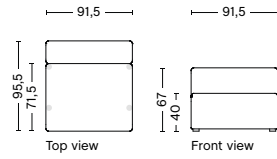

1065 | LOW ARMREST
NARROW | RIGHT ARMREST
 W97 X D95,5 X H67 CM
 SEAT H40 CM
 ARMREST H57 CM

8162
CHAISE LONGUE SHORT
NARROW | LEFT ARMREST
 W97 X D127,5 X H67 CM
 SEAT H40 CM

8161
CHAISE LONGUE SHORT
NARROW | RIGHT ARMREST
 W97 X D127,5 X H67 CM
 SEAT H40 CM

8164 | LOW ARMREST
CHAISE LONGUE SHORT
NARROW | LEFT ARMREST
 W97 CM X D127,5 X H67 CM
 SEAT H40 CM
 ARMREST H57 CM

8165 | LOW ARMREST
CHAISE LONGUE SHORT
NARROW | RIGHT ARMREST
 W97 X D127,5 X H67 CM
 SEAT H40 CM
 ARMREST H57 CM

DIMENSIONS | MODULES | WIDE

1962
WIDE | LEFT ARMREST
 W114 X D95,5 X H67 CM
 SEAT H40 CM

1963
WIDE | MIDDLE
 W91,5 X D95,5 X H67 CM
 SEAT H40 CM

1961
WIDE | RIGHT ARMREST
 W114 X D95,5 X H67 CM
 SEAT H40 CM

DIMENSIONS | MODULES | CORNER*

1862

CORNER | LEFT

W93 X D93 X H67 CM
SEAT H40 CM

1861

CORNER | RIGHT

W93 X D93 X H67 CM
SEAT H40 CM

DIMENSIONS | MODULES | LOUNGE