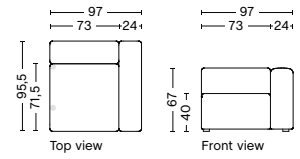

COUNTRY OF ORIGIN

Poland

FABRIC & LEATHER UPHOLSTERY

Please see our Fabric Overview for approved standard fabrics.

[LINK TO OVERVIEW](#)

DIMENSIONS | MODULES | NARROW

1062
NARROW | LEFT ARMREST
 W97 X D95,5 X H67 CM
 SEAT H40 CM

1063
NARROW | MIDDLE
 W74,5 X D95,5 X H67 CM
 SEAT H40 CM

1061
NARROW | RIGHT ARMREST
 W97 X D95,5 H67 CM
 SEAT H40 CM

1064 | LOW ARMREST
NARROW | LEFT ARMREST
 W97 X D95,5 X H67 CM
 SEAT H40 CM
 ARMREST H57 CM

DIMENSIONS | MODULES | WIDE

1962
WIDE | LEFT ARMREST
 W114 X D95,5 X H67 CM
 SEAT H40 CM

1963
WIDE | MIDDLE
 W91,5 X D95,5 X H67 CM
 SEAT H40 CM

1961
WIDE | RIGHT ARMREST
 W114 X D95,5 X H67 CM
 SEAT H40 CM

DIMENSIONS | MODULES | CORNER*

1862

CORNER | LEFT

W93 X D93 X H67 CM
SEAT H40 CM

1861

CORNER | RIGHT

W93 X D93 X H67 CM
SEAT H40 CM

DIMENSIONS | MODULES | LOUNGE