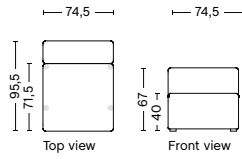

COUNTRY OF ORIGIN

Poland

FABRIC & LEATHER UPHOLSTERY

Please see our Fabric Overview for approved standard fabrics.

[LINK TO OVERVIEW](#)

DIMENSIONS | MODULES | NARROW

1062
NARROW | LEFT ARMREST
 W97 X D95,5 X H67 CM
 SEAT H40 CM

1063
NARROW | MIDDLE
 W74,5 X D95,5 X H67 CM
 SEAT H40 CM

1061
NARROW | RIGHT ARMREST
 W97 X D95,5 H67 CM
 SEAT H40 CM

1064 | LOW ARMREST
NARROW | LEFT ARMREST
 W97 X D95,5 X H67 CM
 SEAT H40 CM
 ARMREST H57 CM

DIMENSIONS | MODULES | WIDE

1962
WIDE | LEFT ARMREST
 W114 X D95,5 X H67 CM
 SEAT H40 CM

1963
WIDE | MIDDLE
 W91,5 X D95,5 X H67 CM
 SEAT H40 CM

1961
WIDE | RIGHT ARMREST
 W114 X D95,5 X H67 CM
 SEAT H40 CM

DIMENSIONS | MODULES | CORNER*

1862

CORNER | LEFT

W93 X D93 X H67 CM
SEAT H40 CM

1861

CORNER | RIGHT

W93 X D93 X H67 CM
SEAT H40 CM

DIMENSIONS | MODULES | LOUNGE