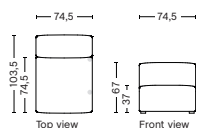

S1061 | NARROW | RIGHT

DIMENSION
W102 x D103,5 x H67 cm
Seat H37 cm

SALES QTY. 1 pcs.

PRODUCT STATUS
Order produced

PACKAGING
1 box | 1 pcs.

BOX DIMENSION | WEIGHT
W116 x D99 x H69 cm | 45 kg

DESCRIPTION
Fabric Group 1
Fabric Group 2
Fabric Group 3
Fabric Group 4
Fabric Group 5
Fabric Group 6

S1063 | NARROW | MIDDLE

DIMENSION
W74,5 x D95,5 x H67 cm
Seat H37 cm

SALES QTY. 1 pcs.

PRODUCT STATUS
Order produced

PACKAGING
1 box | 1 pcs.

BOX DIMENSION | WEIGHT
W78 x D99 x H69 cm | 29 kg

DESCRIPTION
Fabric Group 1
Fabric Group 2
Fabric Group 3
Fabric Group 4
Fabric Group 5
Fabric Group 6

S1063 | NARROW | RIGHT END

DIMENSION
W74,5 x D95,5 x H67 cm
Seat H37 cm

SALES QTY. 1 pcs.

PRODUCT STATUS
Order produced

PACKAGING
1 box | 1 pcs.

BOX DIMENSION | WEIGHT
W78 x D99 x H69 cm | 29 kg

DESCRIPTION
Fabric Group 1
Fabric Group 2
Fabric Group 3
Fabric Group 4
Fabric Group 5
Fabric Group 6

S1063 | NARROW | LEFT END

DIMENSION
W74,5 x D95,5 x H67 cm
Seat H37 cm

SALES QTY. 1 pcs.

PRODUCT STATUS
Order produced

PACKAGING
1 box | 1 pcs.

BOX DIMENSION | WEIGHT
W78 x D99 x H69 cm | 29 kg

DESCRIPTION
Fabric Group 1
Fabric Group 2
Fabric Group 3
Fabric Group 4
Fabric Group 5
Fabric Group 6