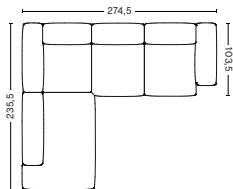

CORNER COMBINATION 2 LOW ARMREST | LEFT S9301+S1862+S1063+S1065 OR RIGHT S1064+S1063+S1861+S9302

DIMENSION

W274,5 x D235,5 x H67 cm
Seat H37 cm

PACKAGING

3 box | 1 pcs.

DESCRIPTION

Fabric group 1
Fabric group 2
Fabric group 3
Fabric group 4
Fabric group 5
Fabric group 6

PRODUCT STATUS

Order produced

FABRIC GROUPS

1 | Atlas, Linara, Metaphor, Mode, Planar, Swarm, Valencia™ 2 | Fairway, Field, Flamiber, Lola, Maglia, Melange Nap, Nico, Olavi By Hay, Osumi, Relate, Steelcut, Steelcut Trio, Tadao 3 | Divina, Divina MD, Divina Melange, Re-Wool, Roden, Ruskin, Steelcut Quartet, Tartaglia 4 | Bolgheri, Encircle, Hallingdal 65, Raas 5 | Haku, Loft, Sierra Leather 6 | Coda, Vidar, California Leather, Nevada Leather, Sense Leather