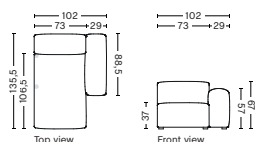

S1861 | CORNER | RIGHT

DIMENSION
W98 x D98 x H67 cm
Seat H37 cm

SALES QTY. 1 pcs.

PRODUCT STATUS
Order produced

PACKAGING
1 box | 1 pcs.

BOX DIMENSION | WEIGHT
W116 x D99 x H69 cm | 42 kg

DESCRIPTION
Fabric Group 1
Fabric Group 2
Fabric Group 3
Fabric Group 4
Fabric Group 5
Fabric Group 6

PRODUCT STATUS
Order produced

PACKAGING
1 box | 1 pcs.

BOX DIMENSION | WEIGHT
W116 x D150 x H69 cm | 60 kg

DESCRIPTION
Fabric Group 1
Fabric Group 2
Fabric Group 3
Fabric Group 4
Fabric Group 5
Fabric Group 6

S8164 | NARROW | CHAISE LONGUE | LOW ARMREST | LEFT

DIMENSION
W102 x D135,5 x H67 cm
Seat H37 cm

SALES QTY. 1 pcs.

PRODUCT STATUS
Order produced

PACKAGING
1 box | 1 pcs.

BOX DIMENSION | WEIGHT
W116 x D150 x H69 cm | 60 kg

DESCRIPTION
Fabric Group 1
Fabric Group 2
Fabric Group 3
Fabric Group 4
Fabric Group 5
Fabric Group 6

S8165 | NARROW | CHAISE LONGUE | LOW ARMREST | RIGHT

DIMENSION
W102 x D135,5 x H67 cm
Seat H37 cm

SALES QTY. 1 pcs.