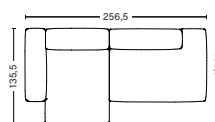

2,5 SEATER COMBINATION 3 | LEFT S8262+S9302 OR RIGHT S9301+S8261

DIMENSION
W256,5 x D135,5 x H67 cm
Seat H37 cm

PACKAGING
2 box | 1 pcs.

DESCRIPTION
Fabric group 1
Fabric group 2
Fabric group 3
Fabric group 4
Fabric group 5
Fabric group 6

PRODUCT STATUS
Order produced