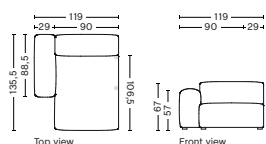

MAGS SOFT MODULES | CONNECTABLE

S8262 | WIDE | CHAISE LONGUE | LEFT

DIMENSION
W119 x D135,5 x H67 cm
Seat H37 cm

SALES QTY. 1 pcs.

PRODUCT STATUS
Order produced

PACKAGING
1 box | 1 pcs.

BOX DIMENSION | WEIGHT
W116 x D150 x H69 cm | 71 kg

DESCRIPTION
Fabric Group 1
Fabric Group 2
Fabric Group 3
Fabric Group 4
Fabric Group 5
Fabric Group 6

S8261 | WIDE | CHAISE LONGUE | RIGHT ARMREST

DIMENSION
W119 x D135,5 x H67 cm
Seat H37 cm

SALES QTY. 1 pcs.

PRODUCT STATUS
Order produced

PACKAGING
1 box | 1 pcs.

BOX DIMENSION | WEIGHT
W116 x D150 x H69 cm | 71 kg

DESCRIPTION
Fabric Group 1
Fabric Group 2
Fabric Group 3
Fabric Group 4
Fabric Group 5
Fabric Group 6

S8264 | WIDE | CHAISE LONGUE | LOW ARMREST | LEFT

DIMENSION
W119 x D135,5 x H67 cm
Seat H37 cm

SALES QTY. 1 pcs.

PRODUCT STATUS
Order produced

PACKAGING
1 box | 1 pcs.

BOX DIMENSION | WEIGHT
W116 x D150 x H69 cm | 71 kg