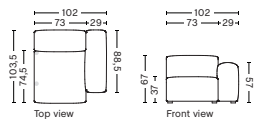

S1063 | NARROW | RIGHT END

DIMENSION
W74,5 x D95,5 x H67 cm
Seat H37 cm

SALES QTY. 1 pcs.

PRODUCT STATUS
Order produced

PACKAGING
1 box | 1 pcs.

BOX DIMENSION | WEIGHT
W78 x D99 x H69 cm | 29 kg

DESCRIPTION
Fabric Group 1
Fabric Group 2
Fabric Group 3
Fabric Group 4
Fabric Group 5
Fabric Group 6

S1063 | NARROW | LEFT END

DIMENSION
W74,5 x D95,5 x H67 cm
Seat H37 cm

SALES QTY. 1 pcs.

PRODUCT STATUS
Order produced

PACKAGING
1 box | 1 pcs.

BOX DIMENSION | WEIGHT
W78 x D99 x H69 cm | 29 kg

DESCRIPTION
Fabric Group 1
Fabric Group 2
Fabric Group 3
Fabric Group 4
Fabric Group 5
Fabric Group 6

MAGS SOFT | CONNECTABLE MODULES

S1064 | NARROW | LOW ARMREST | LEFT

DIMENSION
W102 x D103,5 x H67 cm
Seat H37 cm

SALES QTY. 1 pcs.

PRODUCT STATUS
Order produced

PACKAGING
1 box | 1 pcs.

BOX DIMENSION | WEIGHT
W116 x D99 x H69 cm | 45 kg

DESCRIPTION
Fabric Group 1
Fabric Group 2
Fabric Group 3
Fabric Group 4
Fabric Group 5
Fabric Group 6

S1065 | NARROW | LOW ARMREST | RIGHT

DIMENSION
W102 x D103,5 x H67 cm
Seat H37 cm

SALES QTY. 1 pcs.

PRODUCT STATUS
Order produced