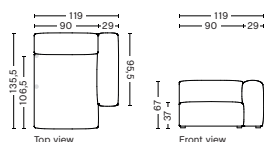

S1063 | NARROW | RIGHT END

DIMENSION
W74,5 x D95,5 x H67 cm
Seat H37 cm

SALES QTY. 1 pcs.

PRODUCT STATUS
Order produced

PACKAGING
1 box | 1 pcs.

BOX DIMENSION | WEIGHT
W78 x D99 x H69 cm | 29 kg

DESCRIPTION
Fabric Group 1
Fabric Group 2
Fabric Group 3
Fabric Group 4
Fabric Group 5
Fabric Group 6

S1861 | CORNER | RIGHT

DIMENSION
W98 x D98 x H67 cm
Seat H37 cm

SALES QTY. 1 pcs.

PRODUCT STATUS
Order produced

PACKAGING
1 box | 1 pcs.

BOX DIMENSION | WEIGHT
W116 x D99 x H69 cm | 42 kg

DESCRIPTION
Fabric Group 1
Fabric Group 2
Fabric Group 3
Fabric Group 4
Fabric Group 5
Fabric Group 6

MAGS SOFT MODULES | CONNECTABLE

S8262 | WIDE | CHAISE LONGUE | LEFT

DIMENSION
W119 x D135,5 x H67 cm
Seat H37 cm

SALES QTY. 1 pcs.

PRODUCT STATUS
Order produced

PACKAGING
1 box | 1 pcs.

BOX DIMENSION | WEIGHT
W116 x D150 x H69 cm | 71 kg

DESCRIPTION
Fabric Group 1
Fabric Group 2
Fabric Group 3
Fabric Group 4
Fabric Group 5
Fabric Group 6

S8261 | WIDE | CHAISE LONGUE | RIGHT ARMREST

DIMENSION
W119 x D135,5 x H67 cm
Seat H37 cm

SALES QTY. 1 pcs.