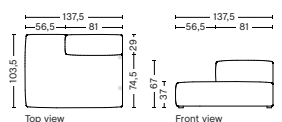

DESCRIPTION
Fabric Group 1
Fabric Group 2
Fabric Group 3
Fabric Group 4
Fabric Group 5
Fabric Group 6

S7265 | WIDE | CHAISE LONGUE LONG | LOW ARMREST | RIGHT

DIMENSION
W122 x D153 x H67 cm
Seat H37 cm

SALES QTY. 1 pcs.

PRODUCT STATUS
Order produced

PACKAGING
1 box | 1 pcs.

BOX DIMENSION | WEIGHT
W116 x D150 x H69 cm | 86 kg

DESCRIPTION
Fabric Group 1
Fabric Group 2
Fabric Group 3
Fabric Group 4
Fabric Group 5
Fabric Group 6

S9301 | LOUNGE | RIGHT BACKREST

DIMENSION
W137,5 x D105,5 x H67 cm
Seat H37 cm

SALES QTY. 1 pcs.

PRODUCT STATUS
Order produced

PACKAGING
1 box | 1 pcs.

BOX DIMENSION | WEIGHT
W116 x D150 x H69 cm | 58 kg

DESCRIPTION
Fabric Group 1
Fabric Group 2
Fabric Group 3
Fabric Group 4
Fabric Group 5
Fabric Group 6

S9302 | LOUNGE | LEFT BACKREST

DIMENSION
W137,5 x D105,5 x H67 cm
Seat H37 cm

SALES QTY. 1 pcs.

PRODUCT STATUS
Order produced

PACKAGING
1 box | 1 pcs.

BOX DIMENSION | WEIGHT
W116 x D150 x H69 cm | 58 kg

DESCRIPTION
Fabric Group 1
Fabric Group 2
Fabric Group 3
Fabric Group 4
Fabric Group 5
Fabric Group 6