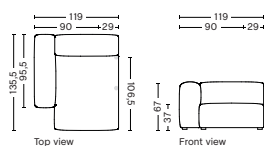

MAGS SOFT MODULES | CONNECTABLE

S8262 | WIDE | CHAISE LONGUE | LEFT

DIMENSION
W119 x D135,5 x H67 cm
Seat H37 cm

SALES QTY. 1 pcs.

PRODUCT STATUS
Order produced

PACKAGING
1 box | 1 pcs.

BOX DIMENSION | WEIGHT
W116 x D150 x H69 cm | 71 kg

DESCRIPTION
Fabric Group 1
Fabric Group 2
Fabric Group 3
Fabric Group 4
Fabric Group 5
Fabric Group 6