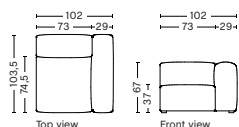

SALES QTY. 1 pcs.

PRODUCT STATUS
Order produced

PACKAGING
1 box | 1 pcs.

BOX DIMENSION | WEIGHT
W116 x D99 x H69 cm | 45 kg

DESCRIPTION
Fabric Group 1
Fabric Group 2
Fabric Group 3
Fabric Group 4
Fabric Group 5
Fabric Group 6

S1061FS | NARROW | RIGHT

DIMENSION
W102 x D103,5 x H67 cm
Seat H37 cm

SALES QTY. 1 pcs.

PRODUCT STATUS
Order produced

PACKAGING
1 box | 1 pcs.

BOX DIMENSION | WEIGHT
W116 x D99 x H69 cm | 45 kg

DESCRIPTION
Fabric Group 1
Fabric Group 2
Fabric Group 3
Fabric Group 4
Fabric Group 5
Fabric Group 6

S1063FS | NARROW | W/O ARMREST

DIMENSION
W74,5 x D103,5 x H67 cm
Seat H37 cm

SALES QTY. 1 pcs.

PRODUCT STATUS
Order produced

PACKAGING
1 box | 1 pcs.

BOX DIMENSION | WEIGHT
W78 x D99 x H69 cm | 29 kg

DESCRIPTION
Fabric Group 1
Fabric Group 2
Fabric Group 3
Fabric Group 4
Fabric Group 5
Fabric Group 6