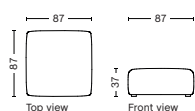

S9301 | LOUNGE | RIGHT BACKREST

DIMENSION
W137,5 x D105,5 x H67 cm
Seat H37 cm

SALES QTY. 1 pcs.

PRODUCT STATUS
Order produced

PACKAGING
1 box | 1 pcs.

BOX DIMENSION | WEIGHT
W116 x D150 x H69 cm | 58 kg

DESCRIPTION
Fabric Group 1
Fabric Group 2
Fabric Group 3
Fabric Group 4
Fabric Group 5
Fabric Group 6

S9302 | LOUNGE | LEFT BACKREST

DIMENSION
W137,5 x D105,5 x H67 cm
Seat H37 cm

SALES QTY. 1 pcs.

PRODUCT STATUS
Order produced

PACKAGING
1 box | 1 pcs.

BOX DIMENSION | WEIGHT
W116 x D150 x H69 cm | 58 kg

DESCRIPTION
Fabric Group 1
Fabric Group 2
Fabric Group 3
Fabric Group 4
Fabric Group 5
Fabric Group 6

S01 | OTTOMAN | EXTRA SMALL

DIMENSION
W87 x D87 x H37 cm
Seat H37 cm

SALES QTY. 1 pcs.

PRODUCT STATUS
Order produced

PACKAGING
1 box | 1 pcs.

BOX DIMENSION | WEIGHT
W99 x D78 x H69 cm | 23 kg

DESCRIPTION
Fabric Group 1
Fabric Group 2
Fabric Group 3
Fabric Group 4
Fabric Group 5
Fabric Group 6

S02 | OTTOMAN | SMALL

DIMENSION
W87 x D104 x H37 cm
Seat H37 cm

SALES QTY. 1 pcs.

PRODUCT STATUS
Order produced

PACKAGING
1 box | 1 pcs.

BOX DIMENSION | WEIGHT
W99 x D78 x H69 cm | 26 kg

DESCRIPTION
Fabric Group 1
Fabric Group 2
Fabric Group 3
Fabric Group 4
Fabric Group 5
Fabric Group 6