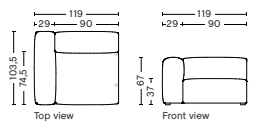

S1063 | NARROW | LEFT END

DIMENSION
W74,5 x D95,5 x H67 cm
Seat H37 cm

SALES QTY. 1 pcs.

PRODUCT STATUS
Order produced

PACKAGING
1 box | 1 pcs.

BOX DIMENSION | WEIGHT
W78 x D99 x H69 cm | 29 kg

DESCRIPTION
Fabric Group 1
Fabric Group 2
Fabric Group 3
Fabric Group 4
Fabric Group 5
Fabric Group 6

MAGS SOFT | CONNECTABLE MODULES

S1064 | NARROW | LOW ARMREST | LEFT

DIMENSION
W102 x D103,5 x H67 cm
Seat H37 cm

SALES QTY. 1 pcs.

PRODUCT STATUS
Order produced

PACKAGING
1 box | 1 pcs.

BOX DIMENSION | WEIGHT
W116 x D99 x H69 cm | 45 kg

DESCRIPTION
Fabric Group 1
Fabric Group 2
Fabric Group 3
Fabric Group 4
Fabric Group 5
Fabric Group 6

S1065 | NARROW | LOW ARMREST | RIGHT

DIMENSION
W102 x D103,5 x H67 cm
Seat H37 cm

SALES QTY. 1 pcs.

PRODUCT STATUS
Order produced

PACKAGING
1 box | 1 pcs.

BOX DIMENSION | WEIGHT
W116 x D99 x H69 cm | 45 kg

Fabric Group 1
Fabric Group 2
Fabric Group 3
Fabric Group 4
Fabric Group 5
Fabric Group 6

S1962 | WIDE | LEFT

DIMENSION
W119 x D103,5 x H67 cm
Seat H37 cm