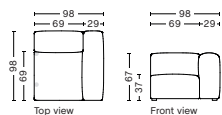

DESCRIPTION
Fabric Group 1
Fabric Group 2
Fabric Group 3
Fabric Group 4
Fabric Group 5
Fabric Group 6

S1965 | WIDE | LOW ARMREST | RIGHT

DIMENSION
W119 x D103,5 x H67 cm
Seat H37 cm

SALES QTY. 1 pcs.

PRODUCT STATUS
Order produced

PACKAGING
1 box | 1 pcs.

BOX DIMENSION | WEIGHT
W116 x D99 x H69 cm | 51 kg

DESCRIPTION
Fabric Group 1
Fabric Group 2
Fabric Group 3
Fabric Group 4
Fabric Group 5
Fabric Group 6

S1862 | CORNER | LEFT

DIMENSION
W98 x D98 x H67 cm
Seat H37 cm

SALES QTY. 1 pcs.

PRODUCT STATUS
Order produced

PACKAGING
1 box | 1 pcs.

BOX DIMENSION | WEIGHT
W116 x D99 x H69 cm | 42 kg

DESCRIPTION
Fabric Group 1
Fabric Group 2
Fabric Group 3
Fabric Group 4
Fabric Group 5
Fabric Group 6

S1861 | CORNER | RIGHT

DIMENSION
W98 x D98 x H67 cm
Seat H37 cm

SALES QTY. 1 pcs.

PRODUCT STATUS
Order produced

PACKAGING
1 box | 1 pcs.

BOX DIMENSION | WEIGHT
W116 x D99 x H69 cm | 42 kg

DESCRIPTION
Fabric Group 1
Fabric Group 2
Fabric Group 3
Fabric Group 4
Fabric Group 5
Fabric Group 6