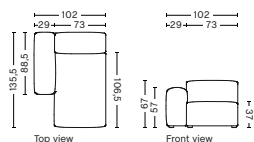

S8164FS | NARROW | CHAISE LONGUE | LOW ARMREST | LEFT

DIMENSION
W102 x D135,5 x H67 cm
Seat H37 cm

SALES QTY. 1 pcs.

PRODUCT STATUS
Order produced

PACKAGING
1 box | 1 pcs.

BOX DIMENSION | WEIGHT
W116 x D150 x H69 cm | 60 kg

DESCRIPTION
Fabric Group 1
Fabric Group 2
Fabric Group 3
Fabric Group 4
Fabric Group 5
Fabric Group 6