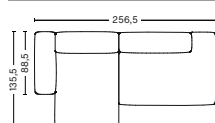

2,5 SEATER COMBINATION 3 LOW ARMREST | LEFT S8264+S9302 OR RIGHT S9301+S8265

DIMENSION
W256,5 x D135,5 x H67 cm
Seat H37 cm

PACKAGING
2 box | 1 pcs.

DESCRIPTION
Fabric group 1
Fabric group 2
Fabric group 3
Fabric group 4
Fabric group 5
Fabric group 6

PRODUCT STATUS
Order produced

FABRIC GROUPS

1 | Atlas, Linara, Metaphor, Mode, Planar, Swarm, Valencia™ 2 | Fairway, Field, Flamiber, Lola, Maglia, Melange Nap, Nico, Olavi By Hay, Osumi, Relate, Steelcut, Steelcut Trio, Tadao 3 | Divina, Divina MD, Divina Melange, Re-Wool, Roden, Ruskin, Steelcut Quartet, Tartaglia 4 | Bolgheri, Encircle, Hallingdal 65, Raas 5 | Haku,Loft, Sierra Leather 6 | Coda, Vidar, California Leather, Nevada Leather, Sense Leather