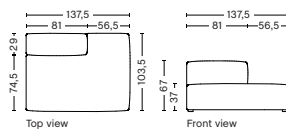

DIMENSION
W137,5 x D103,5 x H67 cm
Seat H37 cm

SALES QTY. 1 pcs.

PRODUCT STATUS
Order produced

PACKAGING
1 box | 1 pcs.

BOX DIMENSION | WEIGHT
W116 x D150 x H69 cm | 58 kg

DESCRIPTION
Fabric Group 1
Fabric Group 2
Fabric Group 3
Fabric Group 4
Fabric Group 5
Fabric Group 6

S9302FS | LOUNGE | LEFT BACKREST

DIMENSION
W137,5 x D103,5 x H67 cm
Seat H37 cm

SALES QTY. 1 pcs.

PRODUCT STATUS
Order produced

PACKAGING
1 box | 1 pcs.

BOX DIMENSION | WEIGHT
W116 x D150 x H69 cm | 58 kg

DESCRIPTION
Fabric Group 1
Fabric Group 2
Fabric Group 3
Fabric Group 4
Fabric Group 5
Fabric Group 6