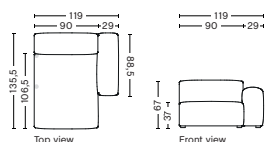

S1063 | NARROW | RIGHT END

DIMENSION
W74,5 x D95,5 x H67 cm
Seat H37 cm

SALES QTY. 1 pcs.

PRODUCT STATUS
Order produced

PACKAGING
1 box | 1 pcs.

BOX DIMENSION | WEIGHT
W78 x D99 x H69 cm | 29 kg

DESCRIPTION
Fabric Group 1
Fabric Group 2
Fabric Group 3
Fabric Group 4
Fabric Group 5
Fabric Group 6

PRODUCT STATUS
Order produced

PACKAGING
1 box | 1 pcs.

BOX DIMENSION | WEIGHT
W116 x D150 x H69 cm | 71 kg

DESCRIPTION
Fabric Group 1
Fabric Group 2
Fabric Group 3
Fabric Group 4
Fabric Group 5
Fabric Group 6

S8264 | WIDE | CHAISE LONGUE | LOW ARMREST | LEFT

DIMENSION
W119 x D135,5 x H67 cm
Seat H37 cm

SALES QTY. 1 pcs.

PRODUCT STATUS
Order produced

PACKAGING
1 box | 1 pcs.

BOX DIMENSION | WEIGHT
W116 x D150 x H69 cm | 71 kg

DESCRIPTION
Fabric Group 1
Fabric Group 2
Fabric Group 3
Fabric Group 4
Fabric Group 5
Fabric Group 6

S8265 | WIDE | LOW ARMREST | RIGHT

DIMENSION
W119 x D135,5 x H67 cm
Seat H37 cm

SALES QTY. 1 pcs.

PRODUCT STATUS
Order produced