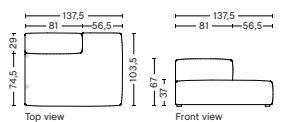

PRODUCT STATUS
Order produced

PACKAGING
1 box | 1 pcs.

BOX DIMENSION | WEIGHT
W116 x D150 x H69 cm | 86 kg

DESCRIPTION
Fabric Group 1
Fabric Group 2
Fabric Group 3
Fabric Group 4
Fabric Group 5
Fabric Group 6

S9301 | LOUNGE | RIGHT BACKREST

DIMENSION
W137,5 x D105,5 x H67 cm
Seat H37 cm

SALES QTY. 1 pcs.

PRODUCT STATUS
Order produced

PACKAGING
1 box | 1 pcs.

BOX DIMENSION | WEIGHT
W116 x D150 x H69 cm | 58 kg

DESCRIPTION
Fabric Group 1
Fabric Group 2
Fabric Group 3
Fabric Group 4
Fabric Group 5
Fabric Group 6

S9302 | LOUNGE | LEFT BACKREST

DIMENSION
W137,5 x D105,5 x H67 cm
Seat H37 cm

SALES QTY. 1 pcs.

PRODUCT STATUS
Order produced

PACKAGING
1 box | 1 pcs.

BOX DIMENSION | WEIGHT
W116 x D150 x H69 cm | 58 kg

DESCRIPTION
Fabric Group 1
Fabric Group 2
Fabric Group 3
Fabric Group 4
Fabric Group 5
Fabric Group 6