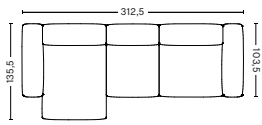

MAGS SOFT | COMBINATIONS

3 SEATER COMBINATION 10 | LEFT S8262+S1063+S1961 OR RIGHT S1962+S1063+S8261

DIMENSION

W312,5 x D135,5 x H67 cm
Seat H37 cm

PACKAGING

3 box | 1 pcs.

DESCRIPTION

Fabric group 1
Fabric group 2
Fabric group 3
Fabric group 4
Fabric group 5
Fabric group 6

PRODUCT STATUS

Order produced