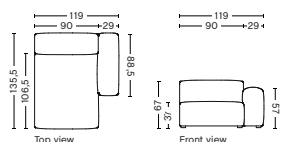

S8265FS | WIDE | CHAISE LONGUE | LOW ARMREST | RIGHT

DIMENSION
W119 x D135,5 x H67 cm
Seat H37 cm

SALES QTY.

PRODUCT STATUS
Order produced

PACKAGING
1 box | 1 pcs.

BOX DIMENSION | WEIGHT
x D x H cm | kg

DESCRIPTION
Fabric Group 1
Fabric Group 2
Fabric Group 3
Fabric Group 4
Fabric Group 5
Fabric Group 6