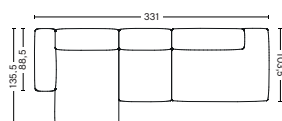

3 SEATER COMBINATION 4 LOW ARMREST | LEFT S8264+S1063+S9302 OR RIGHT S9301+S1063+S8265

DIMENSION
W331 x D135,5 x H67 cm
Seat H37 cm

PACKAGING
3 box | 1 pcs.

DESCRIPTION
Fabric group 1
Fabric group 2
Fabric group 3
Fabric group 4
Fabric group 5
Fabric group 6

PRODUCT STATUS
Order produced

FABRIC GROUPS

1 | Atlas, Linara, Metaphor, Mode, Planar, Swarm, Valencia™ 2 | Fairway, Field, Flamiber, Lola, Maglia, Melange Nap, Nico, Olavi By Hay, Osumi, Relate, Steelcut, Steelcut Trio, Tadao 3 | Divina, Divina MD, Divina Melange, Re-Wool, Roden, Ruskin, Steelcut Quartet, Tartaglia 4 | Bolgheri, Encircle, Hallingdal 65, Raas 5 | Haku, Loft, Sierra Leather 6 | Coda, Vidar, California Leather, Nevada Leather, Sense Leather