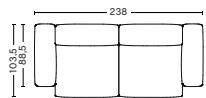

DIMENSION
W238 x D103,5 x H67 cm
Seat H37 cm

PACKAGING
2 box | 1 pcs.

DESCRIPTION
Fabric group 1
Fabric group 2
Fabric group 3
Fabric group 4
Fabric group 5
Fabric group 6

PRODUCT STATUS
Order produced

2,5 SEATER COMBINATION 1 LOW ARMREST | S1964+S1965