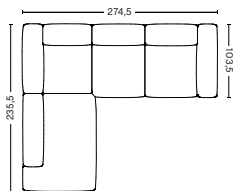

CORNER COMBINATION 2 | LEFT S9301+S1862+S1063+S1061 OR RIGHT S1062+S1063+S8161+S9302

DIMENSION

W274,5 x D235,5 x H67 cm
Seat H37 cm

PACKAGING

3 box | 1 pcs.

DESCRIPTION

Fabric group 1
Fabric group 2
Fabric group 3
Fabric group 4
Fabric group 5
Fabric group 6

PRODUCT STATUS

Order produced