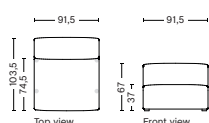

S1063 | NARROW | LEFT END

DIMENSION
W74,5 x D95,5 x H67 cm
Seat H37 cm

SALES QTY. 1 pcs.

PRODUCT STATUS
Order produced

PACKAGING
1 box | 1 pcs.

BOX DIMENSION | WEIGHT
W78 x D99 x H69 cm | 29 kg

DESCRIPTION
Fabric Group 1
Fabric Group 2
Fabric Group 3
Fabric Group 4
Fabric Group 5
Fabric Group 6

S1961 | WIDE | RIGHT

DIMENSION
W119 x D103,5 x H67 cm
Seat H37 cm

SALES QTY. 1 pcs.

PRODUCT STATUS
Order produced

PACKAGING
1 box | 1 pcs.

BOX DIMENSION | WEIGHT
W116 x D99 x H69 cm | 51 kg

DESCRIPTION
Fabric Group 1
Fabric Group 2
Fabric Group 3
Fabric Group 4
Fabric Group 5
Fabric Group 6

S1963 | WIDE | MIDDLE

DIMENSION
W91,5 x D95,5 x H67 cm
Seat H37 cm

SALES QTY. 1 pcs.

PRODUCT STATUS
Order produced

PACKAGING
1 box | 1 pcs.

BOX DIMENSION | WEIGHT
W116 x D99 x H69 cm | 37 kg

DESCRIPTION
Fabric Group 1
Fabric Group 2
Fabric Group 3
Fabric Group 4
Fabric Group 5
Fabric Group 6

S1963 | WIDE | RIGHT OR LEFT END

DIMENSION
W91,5 x D95,5 x H67 cm
Seat H37 cm

SALES QTY. 1 pcs.

PRODUCT STATUS
Order produced

PACKAGING
1 box | 1 pcs.

BOX DIMENSION | WEIGHT
W116 x D103,5 x H69 cm | 37 kg

DESCRIPTION
Fabric Group 1
Fabric Group 2
Fabric Group 3
Fabric Group 4
Fabric Group 5
Fabric Group 6