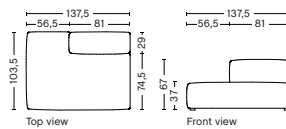

S9301FS | LOUNGE | RIGHT BACKREST

DIMENSION
W137,5 x D103,5 x H67 cm
Seat H37 cm

SALES QTY. 1 pcs.

PRODUCT STATUS
Order produced

PACKAGING
1 box | 1 pcs.

BOX DIMENSION | WEIGHT
W116 x D150 x H69 cm | 58 kg

DESCRIPTION
Fabric Group 1
Fabric Group 2
Fabric Group 3
Fabric Group 4
Fabric Group 5
Fabric Group 6