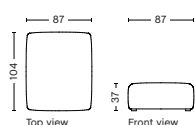

S9301 | LOUNGE | RIGHT BACKREST

DIMENSION
W137,5 x D105,5 x H67 cm
Seat H37 cm

SALES QTY. 1 pcs.

PRODUCT STATUS
Order produced

PACKAGING
1 box | 1 pcs.

BOX DIMENSION | WEIGHT
W116 x D150 x H69 cm | 58 kg

DESCRIPTION
Fabric Group 1
Fabric Group 2
Fabric Group 3
Fabric Group 4
Fabric Group 5
Fabric Group 6

S9302 | LOUNGE | LEFT BACKREST

DIMENSION
W137,5 x D105,5 x H67 cm
Seat H37 cm

SALES QTY. 1 pcs.

PRODUCT STATUS
Order produced

PACKAGING
1 box | 1 pcs.

BOX DIMENSION | WEIGHT
W116 x D150 x H69 cm | 58 kg

DESCRIPTION
Fabric Group 1
Fabric Group 2
Fabric Group 3
Fabric Group 4
Fabric Group 5
Fabric Group 6

S01 | OTTOMAN | EXTRA SMALL

DIMENSION
W87 x D87 x H37 cm
Seat H37 cm

SALES QTY. 1 pcs.

PRODUCT STATUS
Order produced

PACKAGING
1 box | 1 pcs.

BOX DIMENSION | WEIGHT
W99 x D78 x H69 cm | 23 kg

DESCRIPTION
Fabric Group 1
Fabric Group 2
Fabric Group 3
Fabric Group 4
Fabric Group 5
Fabric Group 6

S02 | OTTOMAN | SMALL

DIMENSION
W87 x D104 x H37 cm
Seat H37 cm

SALES QTY. 1 pcs.

PRODUCT STATUS
Order produced

PACKAGING
1 box | 1 pcs.

BOX DIMENSION | WEIGHT
W99 x D78 x H69 cm | 26 kg

DESCRIPTION
Fabric Group 1
Fabric Group 2
Fabric Group 3
Fabric Group 4
Fabric Group 5
Fabric Group 6