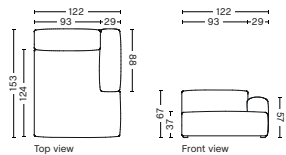

S7265FS | WIDE | LOW ARMREST | RIGHT

DIMENSION
W122 x D153 x H67 cm
Seat H37 cm

SALES QTY. 1 pcs.

PRODUCT STATUS
Order produced

PACKAGING
1 box | 1 pcs.

BOX DIMENSION | WEIGHT
W116 x D150 x H69 cm | 86 kg

DESCRIPTION
Fabric Group 1
Fabric Group 2
Fabric Group 3
Fabric Group 4
Fabric Group 5
Fabric Group 6