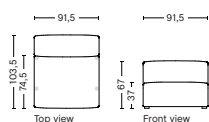

SALES QTY. 1 pcs.

PRODUCT STATUS
Order produced

PACKAGING
1 box | 1 pcs.

BOX DIMENSION | WEIGHT
W116 x D99 x H69 cm | 51 kg

DESCRIPTION
Fabric Group 1
Fabric Group 2
Fabric Group 3
Fabric Group 4
Fabric Group 5
Fabric Group 6

S1961 | WIDE | RIGHT

DIMENSION
W119 x D103,5 x H67 cm
Seat H37 cm

SALES QTY. 1 pcs.

PRODUCT STATUS
Order produced

PACKAGING
1 box | 1 pcs.

BOX DIMENSION | WEIGHT
W116 x D99 x H69 cm | 51 kg

DESCRIPTION
Fabric Group 1
Fabric Group 2
Fabric Group 3
Fabric Group 4
Fabric Group 5
Fabric Group 6

S1963 | WIDE | MIDDLE

DIMENSION
W91,5 x D95,5 x H67 cm
Seat H37 cm

SALES QTY. 1 pcs.

PRODUCT STATUS
Order produced

PACKAGING
1 box | 1 pcs.

BOX DIMENSION | WEIGHT
W116 x D99 x H69 cm | 37 kg

DESCRIPTION
Fabric Group 1
Fabric Group 2
Fabric Group 3
Fabric Group 4
Fabric Group 5
Fabric Group 6

S1963 | WIDE | RIGHT OR LEFT END

DIMENSION
W91,5 x D95,5 x H67 cm
Seat H37 cm

SALES QTY. 1 pcs.

PRODUCT STATUS
Order produced

PACKAGING
1 box | 1 pcs.

BOX DIMENSION | WEIGHT
W116 x D103,5 x H69 cm | 37 kg

DESCRIPTION
Fabric Group 1
Fabric Group 2
Fabric Group 3
Fabric Group 4
Fabric Group 5
Fabric Group 6