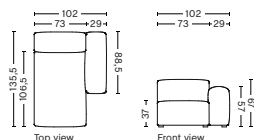

S8164FS | NARROW | CHAISE LONGUE | LOW ARMREST | LEFT

DIMENSION
W102 x D135,5 x H67 cm
Seat H37 cm

SALES QTY. 1 pcs.

PRODUCT STATUS
Order produced

PACKAGING
1 box | 1 pcs.

BOX DIMENSION | WEIGHT
W116 x D150 x H69 cm | 60 kg

DESCRIPTION
Fabric Group 1
Fabric Group 2
Fabric Group 3
Fabric Group 4
Fabric Group 5
Fabric Group 6

S8165FS | NARROW | CHAISE LONGUE | LOW ARMREST | RIGHT

DIMENSION
W102 x D135,5 x H67 cm
Seat H37 cm

SALES QTY. 1 pcs.