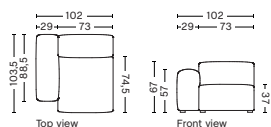

S1061FS | NARROW | RIGHT

DIMENSION
W102 x D103,5 x H67 cm
Seat H37 cm

SALES QTY. 1 pcs.

PRODUCT STATUS
Order produced

PACKAGING
1 box | 1 pcs.

BOX DIMENSION | WEIGHT
W116 x D99 x H69 cm | 45 kg

DESCRIPTION
Fabric Group 1
Fabric Group 2
Fabric Group 3
Fabric Group 4
Fabric Group 5
Fabric Group 6

S1063FS | NARROW | W/O ARMREST

DIMENSION
W74,5 x D103,5 x H67 cm
Seat H37 cm

SALES QTY. 1 pcs.

PRODUCT STATUS
Order produced

PACKAGING
1 box | 1 pcs.

BOX DIMENSION | WEIGHT
W78 x D99 x H69 cm | 29 kg

DESCRIPTION
Fabric Group 1
Fabric Group 2
Fabric Group 3
Fabric Group 4
Fabric Group 5
Fabric Group 6

S1064FS | NARROW | LEFT LOW ARMREST

DIMENSION
W102 x D103,5 x H67 cm
Seat H37 cm

SALES QTY. 1 pcs.

PRODUCT STATUS
Order produced

PACKAGING
1 box | 1 pcs.

BOX DIMENSION | WEIGHT
W116 x D99 x H69 cm | 45 kg

DESCRIPTION
Fabric Group 1
Fabric Group 2
Fabric Group 3
Fabric Group 4
Fabric Group 5
Fabric Group 6