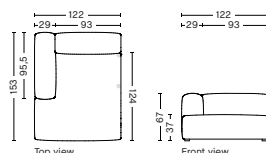

S8264 | WIDE | CHAISE LONGUE | LOW ARMREST | LEFT

DIMENSION
W119 x D135,5 x H67 cm
Seat H37 cm

SALES QTY. 1 pcs.

PRODUCT STATUS
Order produced

PACKAGING
1 box | 1 pcs.

BOX DIMENSION | WEIGHT
W116 x D150 x H69 cm | 71 kg

DESCRIPTION
Fabric Group 1
Fabric Group 2
Fabric Group 3
Fabric Group 4
Fabric Group 5
Fabric Group 6

S8265 | WIDE | LOW ARMREST | RIGHT

DIMENSION
W119 x D135,5 x H67 cm
Seat H37 cm

SALES QTY. 1 pcs.

PRODUCT STATUS
Order produced

PACKAGING
1 box | 1 pcs.

BOX DIMENSION | WEIGHT
W116 x D150 x H69 cm | 71 kg

DESCRIPTION
Fabric Group 1
Fabric Group 2
Fabric Group 3
Fabric Group 4
Fabric Group 5
Fabric Group 6

S7262 | WIDE | CHAISE LONGUE LONG | LEFT

DIMENSION
W122 x D153 x H67 cm
Seat H37 cm

SALES QTY. 1 pcs.

PRODUCT STATUS
Order produced

PACKAGING
1 box | 1 pcs.

BOX DIMENSION | WEIGHT
W116 x D150 x H69 cm | 86 kg

DESCRIPTION
Fabric Group 1
Fabric Group 2
Fabric Group 3
Fabric Group 4
Fabric Group 5
Fabric Group 6