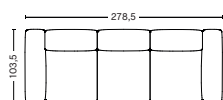

MAGS SOFT | COMBINATIONS

3 SEATER COMBINATION 1 | S1062+S1063+S1061

DIMENSION
W278,5 x D103,5 x H67 cm
Seat H37 cm

PACKAGING
3 box | 1 pcs.

DESCRIPTION
Fabric group 1
Fabric group 2
Fabric group 3
Fabric group 4
Fabric group 5
Fabric group 6

PRODUCT STATUS
Order produced