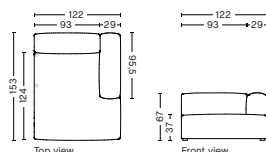

S8264 | WIDE | CHAISE LONGUE | LOW ARMREST | LEFT

DIMENSION
W119 x D135,5 x H67 cm
Seat H37 cm

SALES QTY. 1 pcs.

PRODUCT STATUS
Order produced

PACKAGING
1 box | 1 pcs.

BOX DIMENSION | WEIGHT
W116 x D150 x H69 cm | 71 kg

PACKAGING
1 box | 1 pcs.

BOX DIMENSION | WEIGHT
W116 x D150 x H69 cm | 71 kg

DESCRIPTION
Fabric Group 1
Fabric Group 2
Fabric Group 3
Fabric Group 4
Fabric Group 5
Fabric Group 6

S7262 | WIDE | CHAISE LONGUE LONG | LEFT

DIMENSION
W122 x D153 x H67 cm
Seat H37 cm

SALES QTY. 1 pcs.

PRODUCT STATUS
Order produced

PACKAGING
1 box | 1 pcs.

BOX DIMENSION | WEIGHT
W116 x D150 x H69 cm | 86 kg

DESCRIPTION
Fabric Group 1
Fabric Group 2
Fabric Group 3
Fabric Group 4
Fabric Group 5
Fabric Group 6

S7261 | WIDE | CHAISE LONGUE LONG | RIGHT

DIMENSION
W122 x D153 x H67 cm
Seat H37 cm

SALES QTY. 1 pcs.

PRODUCT STATUS
Order produced

PACKAGING
1 box | 1 pcs.

BOX DIMENSION | WEIGHT
W116 x D150 x H69 cm | 86 kg