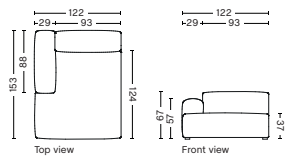

MAGS SOFT | FREE STANDING MODULES

S7264FS | WIDE | LOW ARMREST | LEFT

DIMENSION
W122 x D153 x H67 cm
Seat H37 cm

SALES QTY. 1 pcs.

PRODUCT STATUS
Order produced

PACKAGING
1 box | 1 pcs.

BOX DIMENSION | WEIGHT
W116 x D150 x H69 cm | 86 kg

DESCRIPTION
Fabric Group 1
Fabric Group 2
Fabric Group 3
Fabric Group 4
Fabric Group 5
Fabric Group 6