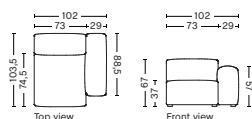

S1061FS | NARROW | RIGHT

DIMENSION
W102 x D103,5 x H67 cm
Seat H37 cm

SALES QTY. 1 pcs.

PRODUCT STATUS
Order produced

PACKAGING
1 box | 1 pcs.

BOX DIMENSION | WEIGHT
W116 x D99 x H69 cm | 45 kg

DESCRIPTION
Fabric Group 1
Fabric Group 2
Fabric Group 3
Fabric Group 4
Fabric Group 5
Fabric Group 6

S1063FS | NARROW | W/O ARMREST

DIMENSION
W74,5 x D103,5 x H67 cm
Seat H37 cm

SALES QTY. 1 pcs.

PRODUCT STATUS
Order produced

PACKAGING
1 box | 1 pcs.

BOX DIMENSION | WEIGHT
W78 x D99 x H69 cm | 29 kg

DESCRIPTION
Fabric Group 1
Fabric Group 2
Fabric Group 3
Fabric Group 4
Fabric Group 5
Fabric Group 6

S1064FS | NARROW | LEFT LOW ARMREST

DIMENSION
W102 x D103,5 x H67 cm
Seat H37 cm

SALES QTY. 1 pcs.

PRODUCT STATUS
Order produced

PACKAGING
1 box | 1 pcs.

BOX DIMENSION | WEIGHT
W116 x D99 x H69 cm | 45 kg

DESCRIPTION
Fabric Group 1
Fabric Group 2
Fabric Group 3
Fabric Group 4
Fabric Group 5
Fabric Group 6

S1065FS | NARROW | LOW ARMREST | RIGHT

DIMENSION
W102 x D103,5 x H67 cm
Seat H37 cm

SALES QTY. 1 pcs.

PRODUCT STATUS
Order produced

PACKAGING
1 box | 1 pcs.

BOX DIMENSION | WEIGHT
W116 x D99 x H69 cm | 45 kg