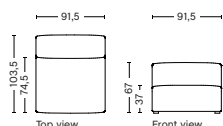

S1963FS | WIDE | MIDDLE

DIMENSION
W91,5 x D95,5 x H67 cm
Seat H37 cm

SALES QTY. 1 pcs.

PRODUCT STATUS
Order produced

PACKAGING
1 box | 1 pcs.

BOX DIMENSION | WEIGHT
W116 x D99 x H69 cm | 37 kg

DESCRIPTION
Fabric Group 1
Fabric Group 2
Fabric Group 3
Fabric Group 4
Fabric Group 5
Fabric Group 6