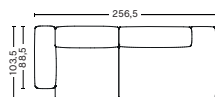

2,5 SEATER COMBINATION 2 LOW ARMREST | LEFT S1964+S9302 OR RIGHT S9301+S1965

DIMENSION
W256,5 x D103,5 x H67 cm
Seat H37 cm

PACKAGING
2 box | 1 pcs.

DESCRIPTION
Fabric group 1
Fabric group 2
Fabric group 3
Fabric group 4
Fabric group 5
Fabric group 6

PRODUCT STATUS
Order produced