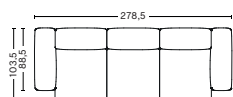

3 SEATER COMBINATION 1 LOW ARMREST | S1064+S1063+S1065

DIMENSION
W278,5 x D103,5 x H67 cm
Seat H37 cm

PACKAGING
3 box | 1 pcs.

DESCRIPTION
Fabric group 1
Fabric group 2
Fabric group 3
Fabric group 4
Fabric group 5
Fabric group 6

PRODUCT STATUS
Order produced