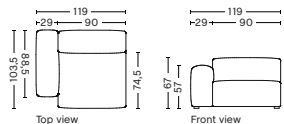

S1964FS | WIDE | LOW ARMREST | LEFT

DIMENSION
W119 x D103,5 x H67 cm
Seat H37 cm

SALES QTY. 1 pcs.

PRODUCT STATUS
Order produced

PACKAGING
1 box | 1 pcs.

BOX DIMENSION | WEIGHT
x D x H cm | kg

DESCRIPTION
Fabric Group 1
Fabric Group 2
Fabric Group 3
Fabric Group 4
Fabric Group 5
Fabric Group 6