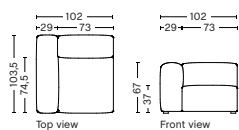

MAGS SOFT | FREE STANDING MODULES

S1062FS | NARROW | LEFT

DIMENSION
W102 x D103,5 x H67 cm
Seat H37 cm

SALES QTY. 1 pcs.

PRODUCT STATUS
Order produced

PACKAGING
1 box | 1 pcs.

BOX DIMENSION | WEIGHT
W116 x D99 x H69 cm | 45 kg

DESCRIPTION
Fabric Group 1
Fabric Group 2
Fabric Group 3
Fabric Group 4
Fabric Group 5
Fabric Group 6