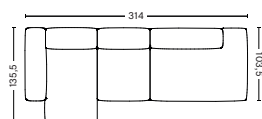

3 SEATER COMBINATION 3 | LEFT S8162+S1063+S9302 OR RIGHT S9301+S1063+S8161

DIMENSION
W314 x D135,5 x H67 cm
Seat H37 cm

PACKAGING
3 box | 1 pcs.

DESCRIPTION
Fabric group 1
Fabric group 2
Fabric group 3
Fabric group 4
Fabric group 5
Fabric group 6

PRODUCT STATUS
Order produced