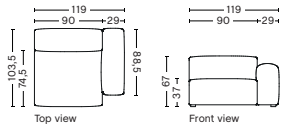

S1965FS | WIDE | RIGHT

DIMENSION
W119 x D103,5 x H67 cm
Seat H37 cm

SALES QTY. 1 pcs.

PRODUCT STATUS
Order produced

PACKAGING
1 box | 1 pcs.

BOX DIMENSION | WEIGHT
x D x H cm | kg

DESCRIPTION
Fabric Group 1
Fabric Group 2
Fabric Group 3
Fabric Group 4
Fabric Group 5
Fabric Group 6

FABRIC GROUPS