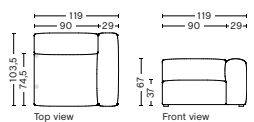

PACKAGING
1 box | 1 pcs.

BOX DIMENSION | WEIGHT
W116 x D99 x H69 cm | 45 kg

Fabric Group 1
Fabric Group 2
Fabric Group 3
Fabric Group 4
Fabric Group 5
Fabric Group 6

S1962 | WIDE | LEFT

DIMENSION
W119 x D103,5 x H67 cm
Seat H37 cm

SALES QTY. 1 pcs.

PRODUCT STATUS
Order produced

PACKAGING
1 box | 1 pcs.

BOX DIMENSION | WEIGHT
W116 x D99 x H69 cm | 51 kg

DESCRIPTION
Fabric Group 1
Fabric Group 2
Fabric Group 3
Fabric Group 4
Fabric Group 5
Fabric Group 6

S1961 | WIDE | RIGHT

DIMENSION
W119 x D103,5 x H67 cm
Seat H37 cm

SALES QTY. 1 pcs.

PRODUCT STATUS
Order produced

PACKAGING
1 box | 1 pcs.

BOX DIMENSION | WEIGHT
W116 x D99 x H69 cm | 51 kg

DESCRIPTION
Fabric Group 1
Fabric Group 2
Fabric Group 3
Fabric Group 4
Fabric Group 5
Fabric Group 6

S1963 | WIDE | MIDDLE

DIMENSION
W91,5 x D95,5 x H67 cm
Seat H37 cm

SALES QTY. 1 pcs.

PRODUCT STATUS
Order produced

PACKAGING
1 box | 1 pcs.

BOX DIMENSION | WEIGHT
W116 x D99 x H69 cm | 37 kg

DESCRIPTION
Fabric Group 1
Fabric Group 2
Fabric Group 3
Fabric Group 4
Fabric Group 5
Fabric Group 6