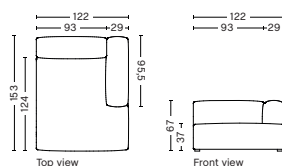

S7261FS | WIDE | CHAISE LONGUE | RIGHT

DIMENSION
W122 x D153 x H67 cm
Seat H37 cm

SALES QTY. 1 pcs.

PRODUCT STATUS
Order produced

PACKAGING
1 box | 1 pcs.

BOX DIMENSION | WEIGHT
W116 x D150 x H69 cm | 86 kg

DESCRIPTION
Fabric Group 1
Fabric Group 2
Fabric Group 3
Fabric Group 4
Fabric Group 5
Fabric Group 6

FABRIC GROUPS

1 | Atlas, Linara, Metaphor, Mode, Planar, Swarm, Valencia™ 2 | Fairway, Field, Flamiber, Lola, Maglia, Melange Nap, Nico, Olavi By Hay, Osumi, Relate, Steelcut, Steelcut Trio, Tadao 3 | Divina, Divina MD, Divina Melange, Re-Wool, Roden, Ruskin, Steelcut Quartet, Tartaglia 4 | Bolgheri, Encircle, Hallingdal 65, Raas 5 | Haku, Loft, Sierra Leather 6 | Coda, Vidar, California Leather, Nevada Leather, Sense Leather