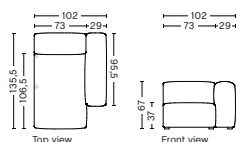

S1861 | CORNER | RIGHT

DIMENSION
W98 x D98 x H67 cm
Seat H37 cm

SALES QTY. 1 pcs.

PRODUCT STATUS
Order produced

PACKAGING
1 box | 1 pcs.

BOX DIMENSION | WEIGHT
W116 x D99 x H69 cm | 42 kg

DESCRIPTION
Fabric Group 1
Fabric Group 2
Fabric Group 3
Fabric Group 4
Fabric Group 5
Fabric Group 6

MAGS SOFT | CONNECTABLE MODULES

S8162 | NARROW | CHAISE LONGUE | LEFT

DIMENSION
W102 x D135,5 x H67 cm
Seat H37 cm

SALES QTY. 1 pcs.

PRODUCT STATUS
Order produced

PACKAGING
1 box | 1 pcs.

BOX DIMENSION | WEIGHT
W116 x D150 x H69 cm | 60 kg

DESCRIPTION
Fabric Group 1
Fabric Group 2
Fabric Group 3
Fabric Group 4
Fabric Group 5
Fabric Group 6

S8161 | NARROW | CHAISE LONGUE | RIGHT

DIMENSION
W102 x D135,5 x H67 cm
Seat H37 cm

SALES QTY. 1 pcs.

PRODUCT STATUS
Order produced

PACKAGING
1 box | 1 pcs.

BOX DIMENSION | WEIGHT
W116 x D150 x H69 cm | 60 kg

DESCRIPTION
Fabric Group 1
Fabric Group 2
Fabric Group 3
Fabric Group 4
Fabric Group 5
Fabric Group 6