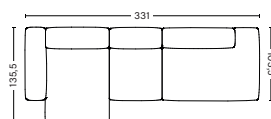

3 SEATER COMBINATION 4 | LEFT S8262+S1063+S9302 OR RIGHT S9301+S1063+S8261

DIMENSION
W331 x D135,5 x H67 cm
Seat H37 cm

PACKAGING
3 box | 1 pcs.

DESCRIPTION
Fabric group 1
Fabric group 2
Fabric group 3
Fabric group 4
Fabric group 5
Fabric group 6

PRODUCT STATUS
Order produced