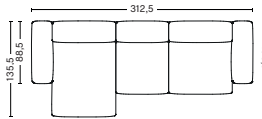

3 SEATER COMBINATION 10 LOW ARMREST | LEFT S8264+S1063+S1965 OR RIGHT S1964+S1063+S8265

DIMENSION

W312,5 x D135,5 x H67 cm
Seat H37 cm

PACKAGING

3 box | 1 pcs.

DESCRIPTION

Fabric group 1
Fabric group 2
Fabric group 3
Fabric group 4
Fabric group 5
Fabric group 6

PRODUCT STATUS

Order produced