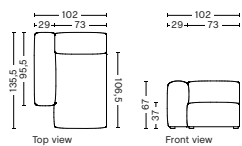

MAGS SOFT | FREE STANDING MODULES

S8162FS | NARROW | CHAISE LONGUE | LEFT

DIMENSION
W102 x D135,5 x H67 cm
Seat H37 cm

SALES QTY. 1 pcs.

PRODUCT STATUS
Order produced

PACKAGING
1 box | 1 pcs.

BOX DIMENSION | WEIGHT
W116 x D150 x H69 cm | 60 kg

DESCRIPTION
Fabric Group 1
Fabric Group 2
Fabric Group 3
Fabric Group 4
Fabric Group 5
Fabric Group 6