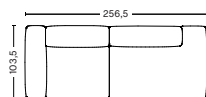

2,5 SEATER COMBINATION 2 | LEFT S1962+S9302 OR RIGHT S9301+S1961

DIMENSION
W256,5 x D103,5 x H67 cm
Seat H37 cm

PACKAGING
2 box | 1 pcs.

DESCRIPTION
Fabric group 1
Fabric group 2
Fabric group 3
Fabric group 4
Fabric group 5
Fabric group 6

PRODUCT STATUS
Order produced