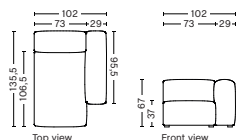

MAGS SOFT | FREE STANDING MODULES

S8162FS | NARROW | CHAISE LONGUE | LEFT

DIMENSION
W102 x D135,5 x H67 cm
Seat H37 cm

SALES QTY. 1 pcs.

PRODUCT STATUS
Order produced

PACKAGING
1 box | 1 pcs.

BOX DIMENSION | WEIGHT
W116 x D150 x H69 cm | 60 kg

DESCRIPTION
Fabric Group 1
Fabric Group 2
Fabric Group 3
Fabric Group 4
Fabric Group 5
Fabric Group 6

S8161FS | NARROW | CHAISE LONGUE | RIGHT

DIMENSION
W102 x D135,5 x H67 cm
Seat H37 cm

SALES QTY. 1 pcs.