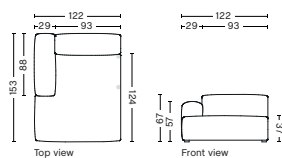

MAGS SOFT MODULES | CONNECTABLE

S7264 | WIDE | CHAISE LONGUE LONG | LOW ARMREST | LEFT

DIMENSION
W122 x D153 x H67 cm
Seat H37 cm

SALES QTY. 1 pcs.

PRODUCT STATUS
Order produced

PACKAGING
1 box | 1 pcs.

BOX DIMENSION | WEIGHT
W116 x D150 x H69 cm | 86 kg

DESCRIPTION
Fabric Group 1
Fabric Group 2
Fabric Group 3
Fabric Group 4
Fabric Group 5
Fabric Group 6