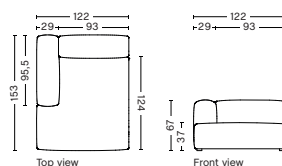

S8264FS | WIDE | CHAISE LONGUE | LOW ARMREST | LEFT

DIMENSION
W119 x D135,5 x H67 cm
Seat H37 cm

SALES QTY.

PRODUCT STATUS
Order produced

PACKAGING
1 box | 1 pcs.

BOX DIMENSION | WEIGHT
x D x H cm | kg

DESCRIPTION
Fabric Group 1
Fabric Group 2
Fabric Group 3
Fabric Group 4
Fabric Group 5
Fabric Group 6

S8265FS | WIDE | CHAISE LONGUE | LOW ARMREST | RIGHT

DIMENSION
W119 x D135,5 x H67 cm
Seat H37 cm

SALES QTY.

PRODUCT STATUS
Order produced

PACKAGING
1 box | 1 pcs.

BOX DIMENSION | WEIGHT
x D x H cm | kg

DESCRIPTION
Fabric Group 1
Fabric Group 2
Fabric Group 3
Fabric Group 4
Fabric Group 5
Fabric Group 6

S7262FS | WIDE | CHAISE LONGUE | LEFT

DIMENSION
W122 x D153 x H67 cm
Seat H37 cm

SALES QTY. 1 pcs.

PRODUCT STATUS
Order produced

PACKAGING
1 box | 1 pcs.

BOX DIMENSION | WEIGHT
W116 x D150 x H69 cm | 86 kg