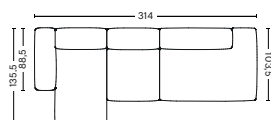

3 SEATER COMBINATION 3 LOW ARMREST | LEFT S8164+S1063+S9302 OR RIGHT S9301+S1063+S8165

DIMENSION
W314 x D135,5 x H67 cm
Seat H37 cm

PACKAGING
3 box | 1 pcs.

DESCRIPTION
Fabric group 1
Fabric group 2
Fabric group 3
Fabric group 4
Fabric group 5
Fabric group 6

PRODUCT STATUS
Order produced