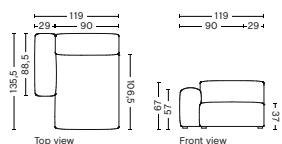

S8264FS | WIDE | CHAISE LONGUE | LOW ARMREST | LEFT

DIMENSION
W119 x D135,5 x H67 cm
Seat H37 cm

SALES QTY.

PRODUCT STATUS
Order produced

PACKAGING
1 box | 1 pcs.

BOX DIMENSION | WEIGHT
x D x H cm | kg

DESCRIPTION
Fabric Group 1
Fabric Group 2
Fabric Group 3
Fabric Group 4
Fabric Group 5
Fabric Group 6