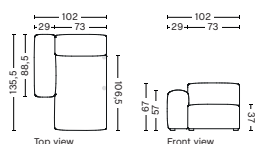

S1861 | CORNER | RIGHT

DIMENSION
W98 x D98 x H67 cm
Seat H37 cm

SALES QTY. 1 pcs.

PRODUCT STATUS
Order produced

PACKAGING
1 box | 1 pcs.

BOX DIMENSION | WEIGHT
W116 x D99 x H69 cm | 42 kg

DESCRIPTION
Fabric Group 1
Fabric Group 2
Fabric Group 3
Fabric Group 4
Fabric Group 5
Fabric Group 6

DESCRIPTION
Fabric Group 1
Fabric Group 2
Fabric Group 3
Fabric Group 4
Fabric Group 5
Fabric Group 6

S8161 | NARROW | CHAISE LONGUE | RIGHT

DIMENSION
W102 x D135,5 x H67 cm
Seat H37 cm

SALES QTY. 1 pcs.

PRODUCT STATUS
Order produced

PACKAGING
1 box | 1 pcs.

BOX DIMENSION | WEIGHT
W116 x D150 x H69 cm | 60 kg

DESCRIPTION
Fabric Group 1
Fabric Group 2
Fabric Group 3
Fabric Group 4
Fabric Group 5
Fabric Group 6

S8164 | NARROW | CHAISE LONGUE | LOW ARMREST | LEFT

DIMENSION
W102 x D135,5 x H67 cm
Seat H37 cm

SALES QTY. 1 pcs.

PRODUCT STATUS
Order produced

PACKAGING
1 box | 1 pcs.

BOX DIMENSION | WEIGHT
W116 x D150 x H69 cm | 60 kg