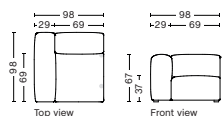

S1963 | WIDE | RIGHT OR LEFT END

DIMENSION
W91,5 x D95,5 x H67 cm
Seat H37 cm

SALES QTY. 1 pcs.

PRODUCT STATUS
Order produced

PACKAGING
1 box | 1 pcs.

BOX DIMENSION | WEIGHT
W116 x D103,5 x H69 cm | 37 kg

DESCRIPTION
Fabric Group 1
Fabric Group 2
Fabric Group 3
Fabric Group 4
Fabric Group 5
Fabric Group 6

MAGS SOFT | CONNECTABLE MODULES

S1964 | WIDE | LOW ARMREST | LEFT

DIMENSION
W119 x D103,5 x H67 cm
Seat H37 cm

SALES QTY. 1 pcs.

PRODUCT STATUS
Order produced

PACKAGING
1 box | 1 pcs.

BOX DIMENSION | WEIGHT
W116 x D99 x H69 cm | 51 kg

DESCRIPTION
Fabric Group 1
Fabric Group 2
Fabric Group 3
Fabric Group 4
Fabric Group 5
Fabric Group 6

S1965 | WIDE | LOW ARMREST | RIGHT

DIMENSION
W119 x D103,5 x H67 cm
Seat H37 cm

SALES QTY. 1 pcs.

PRODUCT STATUS
Order produced

PACKAGING
1 box | 1 pcs.

BOX DIMENSION | WEIGHT
W116 x D99 x H69 cm | 51 kg

DESCRIPTION
Fabric Group 1
Fabric Group 2
Fabric Group 3
Fabric Group 4
Fabric Group 5
Fabric Group 6

S1862 | CORNER | LEFT

DIMENSION
W98 x D98 x H67 cm
Seat H37 cm