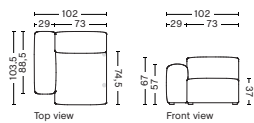

MAGS SOFT | CONNECTABLE MODULES

S1064 | NARROW | LOW ARMREST | LEFT

DIMENSION
W102 x D103,5 x H67 cm
Seat H37 cm

SALES QTY. 1 pcs.

PRODUCT STATUS
Order produced

PACKAGING
1 box | 1 pcs.

BOX DIMENSION | WEIGHT
W116 x D99 x H69 cm | 45 kg

DESCRIPTION
Fabric Group 1
Fabric Group 2
Fabric Group 3
Fabric Group 4
Fabric Group 5
Fabric Group 6