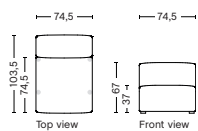

DIMENSION
W102 x D103,5 x H67 cm
Seat H37 cm

SALES QTY. 1 pcs.

PRODUCT STATUS
Order produced

PACKAGING
1 box | 1 pcs.

BOX DIMENSION | WEIGHT
W116 x D99 x H69 cm | 45 kg

DESCRIPTION
Fabric Group 1
Fabric Group 2
Fabric Group 3
Fabric Group 4
Fabric Group 5
Fabric Group 6

S1061 | NARROW | RIGHT

DIMENSION
W102 x D103,5 x H67 cm
Seat H37 cm

SALES QTY. 1 pcs.

PRODUCT STATUS
Order produced

PACKAGING
1 box | 1 pcs.

BOX DIMENSION | WEIGHT
W116 x D99 x H69 cm | 45 kg

DESCRIPTION
Fabric Group 1
Fabric Group 2
Fabric Group 3
Fabric Group 4
Fabric Group 5
Fabric Group 6

S1063 | NARROW | MIDDLE

DIMENSION
W74,5 x D95,5 x H67 cm
Seat H37 cm

SALES QTY. 1 pcs.

PRODUCT STATUS
Order produced

PACKAGING
1 box | 1 pcs.

BOX DIMENSION | WEIGHT
W78 x D99 x H69 cm | 29 kg

DESCRIPTION
Fabric Group 1
Fabric Group 2
Fabric Group 3
Fabric Group 4
Fabric Group 5
Fabric Group 6

S1063 | NARROW | RIGHT END

DIMENSION
W74,5 x D95,5 x H67 cm
Seat H37 cm

SALES QTY. 1 pcs.

PRODUCT STATUS
Order produced

PACKAGING
1 box | 1 pcs.

BOX DIMENSION | WEIGHT
W78 x D99 x H69 cm | 29 kg

DESCRIPTION
Fabric Group 1
Fabric Group 2
Fabric Group 3
Fabric Group 4
Fabric Group 5
Fabric Group 6