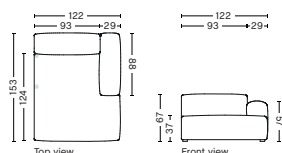

S1861 | CORNER | RIGHT

DIMENSION
W98 x D98 x H67 cm
Seat H37 cm

SALES QTY. 1 pcs.

PRODUCT STATUS
Order produced

PACKAGING
1 box | 1 pcs.

BOX DIMENSION | WEIGHT
W116 x D99 x H69 cm | 42 kg

DESCRIPTION
Fabric Group 1
Fabric Group 2
Fabric Group 3
Fabric Group 4
Fabric Group 5
Fabric Group 6

MAGS SOFT MODULES | CONNECTABLE

S7264 | WIDE | CHAISE LONGUE LONG | LOW ARMREST | LEFT

DIMENSION
W122 x D153 x H67 cm
Seat H37 cm

SALES QTY. 1 pcs.

PRODUCT STATUS
Order produced

PACKAGING
1 box | 1 pcs.

BOX DIMENSION | WEIGHT
W116 x D150 x H69 cm | 86 kg

DESCRIPTION
Fabric Group 1
Fabric Group 2
Fabric Group 3
Fabric Group 4
Fabric Group 5
Fabric Group 6

S7265 | WIDE | CHAISE LONGUE LONG | LOW ARMREST | RIGHT

DIMENSION
W122 x D153 x H67 cm
Seat H37 cm

SALES QTY. 1 pcs.