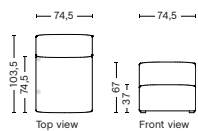

S1061 | NARROW | RIGHT

DIMENSION
W102 x D103,5 x H67 cm
Seat H37 cm

SALES QTY. 1 pcs.

PRODUCT STATUS
Order produced

PACKAGING
1 box | 1 pcs.

BOX DIMENSION | WEIGHT
W116 x D99 x H69 cm | 45 kg

DESCRIPTION
Fabric Group 1
Fabric Group 2
Fabric Group 3
Fabric Group 4
Fabric Group 5
Fabric Group 6

S1063 | NARROW | MIDDLE

DIMENSION
W74,5 x D95,5 x H67 cm
Seat H37 cm

SALES QTY. 1 pcs.

PRODUCT STATUS
Order produced

PACKAGING
1 box | 1 pcs.

BOX DIMENSION | WEIGHT
W78 x D99 x H69 cm | 29 kg

DESCRIPTION
Fabric Group 1
Fabric Group 2
Fabric Group 3
Fabric Group 4
Fabric Group 5
Fabric Group 6

S1063 | NARROW | RIGHT END

DIMENSION
W74,5 x D95,5 x H67 cm
Seat H37 cm

SALES QTY. 1 pcs.

PRODUCT STATUS
Order produced

PACKAGING
1 box | 1 pcs.

BOX DIMENSION | WEIGHT
W78 x D99 x H69 cm | 29 kg

DESCRIPTION
Fabric Group 1
Fabric Group 2
Fabric Group 3
Fabric Group 4
Fabric Group 5
Fabric Group 6

S1063 | NARROW | LEFT END

DIMENSION
W74,5 x D95,5 x H67 cm
Seat H37 cm

SALES QTY. 1 pcs.

PRODUCT STATUS
Order produced

PACKAGING
1 box | 1 pcs.

BOX DIMENSION | WEIGHT
W78 x D99 x H69 cm | 29 kg

DESCRIPTION
Fabric Group 1
Fabric Group 2
Fabric Group 3
Fabric Group 4
Fabric Group 5
Fabric Group 6