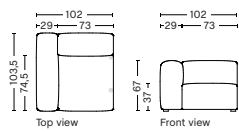

DIMENSION
W102 x D103,5 x H67 cm
Seat H37 cm

SALES QTY. 1 pcs.

PRODUCT STATUS
Order produced

PACKAGING
1 box | 1 pcs.

BOX DIMENSION | WEIGHT
W116 x D99 x H69 cm | 45 kg

DESCRIPTION
Fabric Group 1
Fabric Group 2
Fabric Group 3
Fabric Group 4
Fabric Group 5
Fabric Group 6

S1061 | NARROW | RIGHT

DIMENSION
W102 x D103,5 x H67 cm
Seat H37 cm

SALES QTY. 1 pcs.

PRODUCT STATUS
Order produced

PACKAGING
1 box | 1 pcs.

BOX DIMENSION | WEIGHT
W116 x D99 x H69 cm | 45 kg

DESCRIPTION
Fabric Group 1
Fabric Group 2
Fabric Group 3
Fabric Group 4
Fabric Group 5
Fabric Group 6

S1063 | NARROW | MIDDLE

DIMENSION
W74,5 x D95,5 x H67 cm
Seat H37 cm

SALES QTY. 1 pcs.

PRODUCT STATUS
Order produced

PACKAGING
1 box | 1 pcs.

BOX DIMENSION | WEIGHT
W78 x D99 x H69 cm | 29 kg

DESCRIPTION
Fabric Group 1
Fabric Group 2
Fabric Group 3
Fabric Group 4
Fabric Group 5
Fabric Group 6

S1063 | NARROW | RIGHT END

DIMENSION
W74,5 x D95,5 x H67 cm
Seat H37 cm

SALES QTY. 1 pcs.

PRODUCT STATUS
Order produced

PACKAGING
1 box | 1 pcs.

BOX DIMENSION | WEIGHT
W78 x D99 x H69 cm | 29 kg

DESCRIPTION
Fabric Group 1
Fabric Group 2
Fabric Group 3
Fabric Group 4
Fabric Group 5
Fabric Group 6