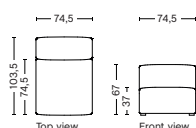

SALES QTY. 1 pcs.

PRODUCT STATUS
Order produced

PACKAGING
1 box | 1 pcs.

BOX DIMENSION | WEIGHT
W116 x D99 x H69 cm | 45 kg

DESCRIPTION
Fabric Group 1
Fabric Group 2
Fabric Group 3
Fabric Group 4
Fabric Group 5
Fabric Group 6

S1061FS | NARROW | RIGHT

DIMENSION
W102 x D103,5 x H67 cm
Seat H37 cm

SALES QTY. 1 pcs.

PRODUCT STATUS
Order produced

PACKAGING
1 box | 1 pcs.

BOX DIMENSION | WEIGHT
W116 x D99 x H69 cm | 45 kg

DESCRIPTION
Fabric Group 1
Fabric Group 2
Fabric Group 3
Fabric Group 4
Fabric Group 5
Fabric Group 6

S1063FS | NARROW | W/O ARMREST

DIMENSION
W74,5 x D103,5 x H67 cm
Seat H37 cm

SALES QTY. 1 pcs.

PRODUCT STATUS
Order produced

PACKAGING
1 box | 1 pcs.

BOX DIMENSION | WEIGHT
W78 x D99 x H69 cm | 29 kg

DESCRIPTION
Fabric Group 1
Fabric Group 2
Fabric Group 3
Fabric Group 4
Fabric Group 5
Fabric Group 6

S1064FS | NARROW | LEFT LOW ARMREST

DIMENSION
W102 x D103,5 x H67 cm
Seat H37 cm

SALES QTY. 1 pcs.

PRODUCT STATUS
Order produced

PACKAGING
1 box | 1 pcs.

BOX DIMENSION | WEIGHT
W116 x D99 x H69 cm | 45 kg

DESCRIPTION
Fabric Group 1
Fabric Group 2
Fabric Group 3
Fabric Group 4
Fabric Group 5
Fabric Group 6