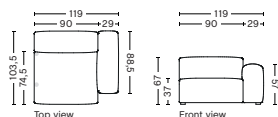

S1965 | WIDE | LOW ARMREST | RIGHT

DIMENSION
W119 x D103,5 x H67 cm
Seat H37 cm

SALES QTY. 1 pcs.

PRODUCT STATUS
Order produced

PACKAGING
1 box | 1 pcs.

BOX DIMENSION | WEIGHT
W116 x D99 x H69 cm | 51 kg

DESCRIPTION
Fabric Group 1
Fabric Group 2
Fabric Group 3
Fabric Group 4
Fabric Group 5
Fabric Group 6