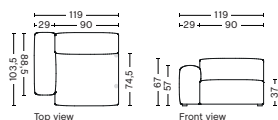

MAGS SOFT | CONNECTABLE MODULES

S1964 | WIDE | LOW ARMREST | LEFT

DIMENSION
W119 x D103,5 x H67 cm
Seat H37 cm

SALES QTY. 1 pcs.

PRODUCT STATUS
Order produced

PACKAGING
1 box | 1 pcs.

BOX DIMENSION | WEIGHT
W116 x D99 x H69 cm | 51 kg

DESCRIPTION
Fabric Group 1
Fabric Group 2
Fabric Group 3
Fabric Group 4
Fabric Group 5
Fabric Group 6