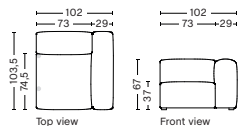

DIMENSION
W102 x D103,5 x H67 cm
Seat H37 cm

SALES QTY. 1 pcs.

PRODUCT STATUS
Order produced

PACKAGING
1 box | 1 pcs.

BOX DIMENSION | WEIGHT
W116 x D99 x H69 cm | 45 kg

DESCRIPTION
Fabric Group 1
Fabric Group 2
Fabric Group 3
Fabric Group 4
Fabric Group 5
Fabric Group 6

S1061 | NARROW | RIGHT

DIMENSION
W102 x D103,5 x H67 cm
Seat H37 cm

SALES QTY. 1 pcs.

PRODUCT STATUS
Order produced

PACKAGING
1 box | 1 pcs.

BOX DIMENSION | WEIGHT
W116 x D99 x H69 cm | 45 kg

DESCRIPTION
Fabric Group 1
Fabric Group 2
Fabric Group 3
Fabric Group 4
Fabric Group 5
Fabric Group 6

S1063 | NARROW | MIDDLE

DIMENSION
W74,5 x D95,5 x H67 cm
Seat H37 cm

SALES QTY. 1 pcs.

PRODUCT STATUS
Order produced

PACKAGING
1 box | 1 pcs.

BOX DIMENSION | WEIGHT
W78 x D99 x H69 cm | 29 kg

DESCRIPTION
Fabric Group 1
Fabric Group 2
Fabric Group 3
Fabric Group 4
Fabric Group 5
Fabric Group 6

S1063 | NARROW | RIGHT END

DIMENSION
W74,5 x D95,5 x H67 cm
Seat H37 cm

SALES QTY. 1 pcs.

PRODUCT STATUS
Order produced

PACKAGING
1 box | 1 pcs.

BOX DIMENSION | WEIGHT
W78 x D99 x H69 cm | 29 kg

DESCRIPTION
Fabric Group 1
Fabric Group 2
Fabric Group 3
Fabric Group 4
Fabric Group 5
Fabric Group 6