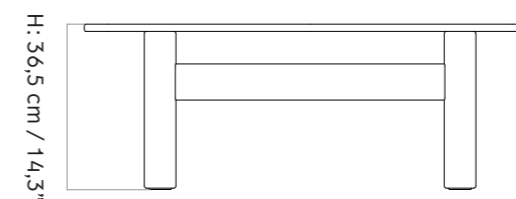

NATURAL OAK
8060039

DARK STAINED OAK
8060049

WALNUT
8060879

TECHNICAL SPECIFICATIONS

PRODUCT TYPE
Lounge Table

COLLI
1

ENVIRONMENT
Indoor

DIMENSIONS
 H: 36,5 cm / 14,37"
 W: 100 cm / 39,37"
 D: 100 cm / 39,37"

PRODUCTION PROCESS
 The base is constructed of shaped and joined wood parts. The tabletop is tempered glass.

COLOUR
 Natural oak
 Dark stained oak
 Walnut

MATERIALS
 Wood, glass

WEIGHT
 10,2 kg / 22,487lbs

W/D: 100 cm / 39,3"