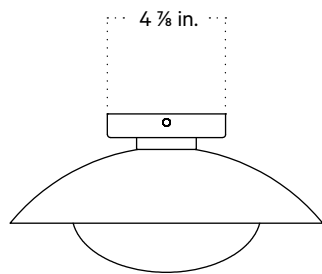

In Common With

Arundel Mushroom Surface Mount
Technical Specifications

Arundel Mushroom Surface Mount

Technical Specifications

Materials	Steel or brass, glass
Product weight	4 lbs
Lead time	Painted metal: 3 days Brass: 4 weeks
Bulbs included (1)	GU24 / 110 V / 5.0 W / 550 lm 2700K / dimmable
Dimmer	TRIAC
Max wattage	10 W
Certifications	UL listed, damp-rated

Front View

Side View

Front View: Ceiling Installation

Isometric View

Arundel Mushroom Surface Mount, Plug-in

Technical Specifications

Materials	Steel or brass, glass
Product weight	4.5 lbs
Lead time	Painted metal: 2 weeks Brass: 4 weeks
Bulbs included (1)	GU24 / 110 V / 5.0 W / 550 lm 2700K / dimmable
Dimmer	Optional in-line dimmer switch
Cord length	16 feet
Max wattage	10 W
Certifications	UL listed