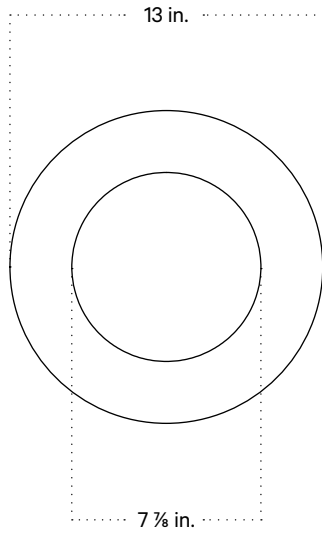

In Common With

Arundel Mushroom Surface Mount
Technical Specifications

Arundel Mushroom Surface Mount

Technical Specifications

Materials	Steel or brass, glass
Product weight	4 lbs
Lead time	Painted metal: 3 days Brass: 4 weeks
Bulbs included (1)	GU24 / 110 V / 5.0 W / 550 lm 2700K / dimmable
Dimmer	TRIAC
Max wattage	10 W
Certifications	UL listed, damp-rated

Front View

Side View

Front View: Ceiling Installation

Isometric View

Arundel Mushroom Surface Mount, Plug-in

Technical Specifications

Materials	Steel or brass, glass
Product weight	4.5 lbs
Lead time	Painted metal: 2 weeks Brass: 4 weeks
Bulbs included (1)	GU24 / 110 V / 5.0 W / 550 lm 2700K / dimmable
Dimmer	Optional in-line dimmer switch
Cord length	16 feet
Max wattage	10 W
Certifications	UL listed

Notes

1. This fixture can be ordered with an on/off switch or an inline dimmer; see additional details below.
2. Fixtures ordered with painted metal hardware and an on/off switch come with a 16-foot black fabric cord. The on/off switch is located 8 feet from the plug.
3. Fixtures ordered with painted metal hardware and an inline dimmer have a 16-foot black nylon cord. The dimmer switch is our black painted metal finish and is located 8 feet from the plug.
4. Fixtures ordered with brass hardware and an on/off switch come with a 16-foot chocolate brown fabric cord. The on/off switch is located 8 feet from the plug.
5. Fixtures ordered in brass hardware and an inline dimmer have a 16-foot chocolate brown fabric cord. The dimmer switch is our black painted metal finish and is located 8 feet from the plug.
6. Custom cord color can be specified for an additional cost; please inquire.
7. Updated February 27, 2023