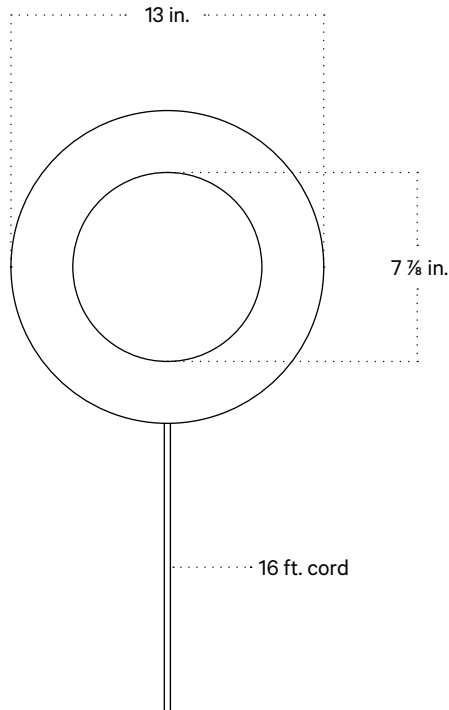

On/off Switch Detail

Front View