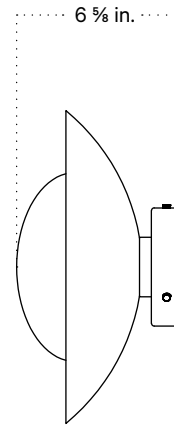

In Common With

Arundel Mushroom Surface Mount
Technical Specifications

Arundel Mushroom Surface Mount

Technical Specifications

Materials	Steel or brass, glass
Product weight	4 lbs
Lead time	Painted metal: 3 days Brass: 4 weeks
Bulbs included (1)	GU24 / 110 V / 5.0 W / 550 lm 2700K / dimmable
Dimmer	TRIAC
Max wattage	10 W
Certifications	UL listed, damp-rated

Notes

1. This fixture can be installed on a wall or ceiling.
2. All painted metal finishes have a 3-day lead time. The brass fixtures are handmade to order and will ship in 2 weeks.

Updated February 27, 2023

Front View

Side View

Front View: Ceiling Installation

Isometric View

Arundel Mushroom Surface Mount, Plug-in

Technical Specifications

Materials	Steel or brass, glass
Product weight	4.5 lbs
Lead time	Painted metal: 2 weeks Brass: 4 weeks
Bulbs included (1)	GU24 / 110 V / 5.0 W / 550 lm 2700K / dimmable
Dimmer	Optional in-line dimmer switch
Cord length	16 feet
Max wattage	10 W
Certifications	UL listed

Notes

1. This fixture can be ordered with an on/off switch or an inline dimmer; see additional details below.
2. Fixtures ordered with painted metal hardware and an on/off switch come with a 16-foot black fabric cord. The on/off switch is located 8 feet from the plug.
3. Fixtures ordered with painted metal hardware and an inline dimmer have a 16-foot black nylon cord. The dimmer switch is our black painted metal finish and is located 8 feet from the plug.
4. Fixtures ordered with brass hardware and an on/off switch come with a 16-foot chocolate brown fabric cord. The on/off switch is located 8 feet from the plug.
5. Fixtures ordered in brass hardware and an inline dimmer have a 16-foot chocolate brown fabric cord. The dimmer switch is our black painted metal finish and is located 8 feet from the plug.
6. Custom cord color can be specified for an additional cost; please inquire.
7. Updated February 27, 2023