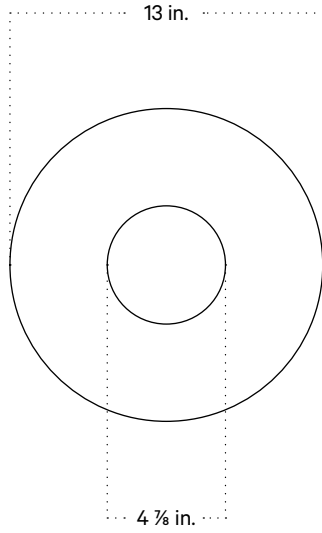

## Technical Specifications

Materials	Steel or brass, glass
Product weight	3.25 lbs
Lead time	Painted metal: 3 days Brass: 4 weeks
Bulbs included (1)	GU24 / 110 V / 5.0 W / 550 lm 2700 K / dimmable
Dimmer	TRIAC
Max wattage	10 W
Certifications	UL listed, damp-rated

Front View

Side View

Front View: Ceiling Installation

Isometric View