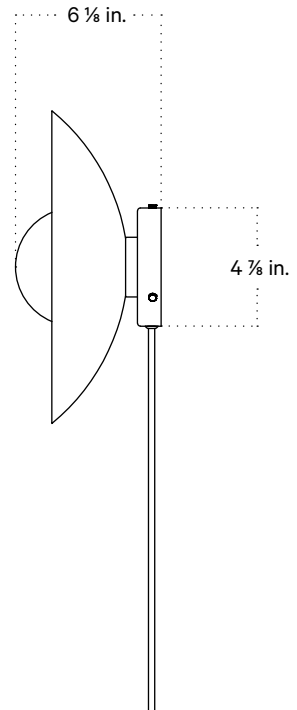

Inline Dimmer Switch Detail

Side View