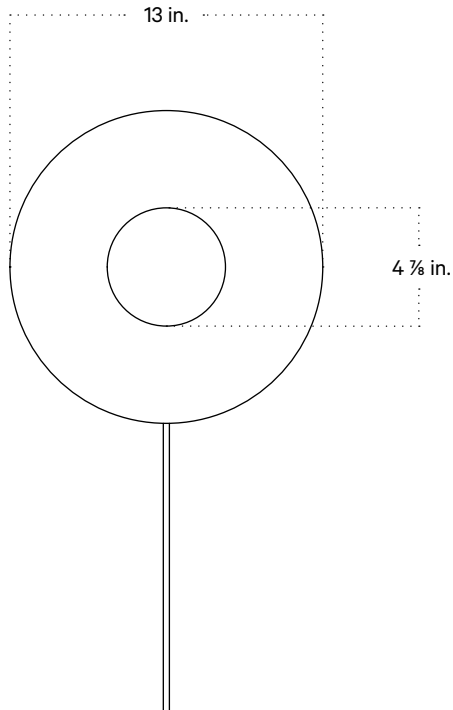

On/off Switch Detail

Front View