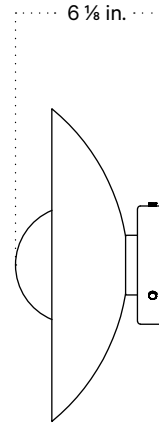

## Technical Specifications

Materials	Steel or brass, glass
Product weight	3.25 lbs
Lead time	Painted metal: 3 days Brass: 4 weeks
Bulbs included (1)	GU24 / 110 V / 5.0 W / 550 lm 2700 K / dimmable
Dimmer	TRIAC
Max wattage	10 W
Certifications	UL listed, damp-rated

## Notes

1. This fixture can be installed on a wall or ceiling.
2. All painted metal finishes have a 3-day lead time. The brass fixtures are hand-finished to order and will ship in 4 weeks.

Updated April 17, 2023

Front View

Side View

Front View: Ceiling Installation

Isometric View