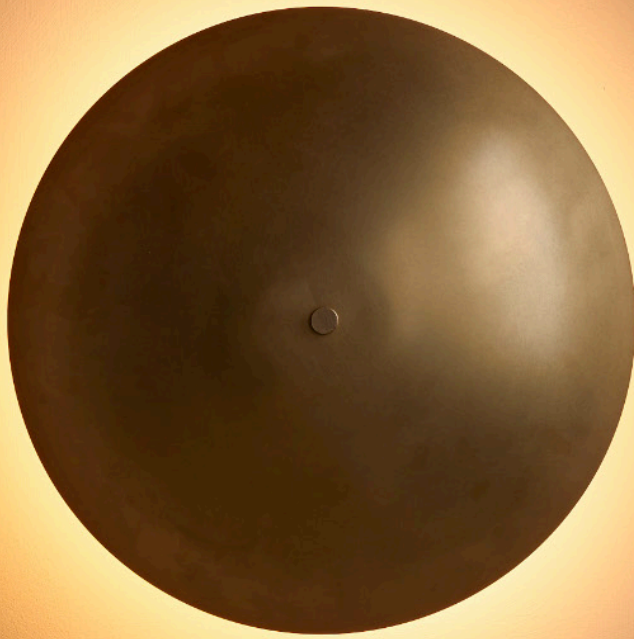

In Common With

Brass Arundel Surface Mount, Slim
Technical Specifications

Brass Arundel Surface Mount, Slim

Technical Specifications

Materials	Brass
Product weight	2.25 lbs
Lead time	Brass: 4 weeks
Bulbs included (3)	E12 / 120V / 4.0 W / 220 lm 2200 K - 3000 K / warm on dim
Dimmer	TRIAC
Max wattage	30 W
Certifications	UL listed, damp-rated, ADA compliant