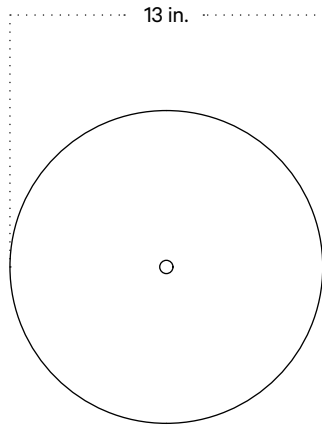

Front View

Side View

Front View: Ceiling Installation

Bulb Placement