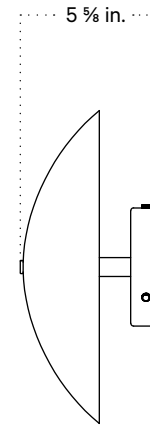

In Common With

Brass Arundel Surface Mount, Slim
Technical Specifications

Brass Arundel Surface Mount, Slim

Technical Specifications

Materials	Brass
Product weight	2.25 lbs
Lead time	Brass: 4 weeks
Bulbs included (3)	E12 / 120V / 4.0 W / 220 lm 2200 K - 3000 K / warm on dim
Dimmer	TRIAC
Max wattage	30 W
Certifications	UL listed, damp-rated, ADA compliant

Updated August 23, 2023

Front View

Side View

Front View: Ceiling Installation

Bulb Placement

Finish Options

Brass, glass, and ceramic samples made or finished by hand may exhibit variability. Available for purchase at incommonwith.com/finishes.