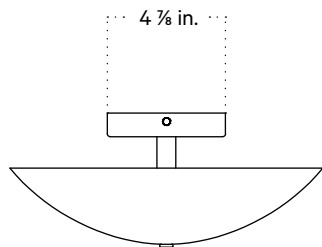

In Common With

Brass Arundel Surface Mount, Slim
Technical Specifications

Brass Arundel Surface Mount, Slim

Technical Specifications

Materials	Brass
Product weight	2.25 lbs
Lead time	Brass: 4 weeks
Bulbs included (3)	E12 / 120V / 4.0 W / 220 lm 2200 K - 3000 K / warm on dim
Dimmer	TRIAC
Max wattage	30 W
Certifications	UL listed, damp-rated, ADA compliant

Updated August 23, 2023

Front View

Side View

Front View: Ceiling Installation

Bulb Placement

Finish Options

Brass, glass, and ceramic samples made or finished by hand may exhibit variability. Available for purchase at incommonwith.com/finishes.