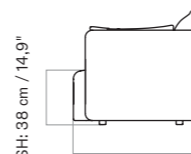

1 Seater
H: 75 cm / 29,5"
SH: 38 cm / 14,9"
W: 94 cm / 37"
D: 90 cm / 35,4"

2 Seater
H: 75 cm / 29,5"
SH: 38 cm / 14,9"
W: 178 cm / 70,1"
D: 90 cm / 35,4"

3 Seater
H: 75 cm / 29,5"
SH: 38 cm / 14,9"
W: 228 cm / 89,8"
D: 90 cm / 35,4"

PRODUCTION PROCESS
Handcut and machinesewn replacement loose cover. Velcro on the inside for secure placement.

TECHNICAL SPECIFICATIONS

COLOUR
Oat
Wheat
Poppy Seed

MATERIALS
65 % cotton and 35 % linen

WEIGHT
1 Seater: 4,3 kg / 9,5 lb
2 Seater: 5,7 Kg / 12,5 lb
3 Seater: 6,4 kg / 14,1 lb

TEST
N / A

CERTIFICATIONS

Declare.

PACKAGING TYPE
Brown box

PACKAGING MEASUREMENTS
(H x W x D)

1 Seater
60 cm x 60 cm x 8 cm / 36,6" x 36,6" x 3,1"

2 Seater
60 cm x 60 cm x 8 cm / 36,6" x 36,6" x 3,1"

3 Seater
60 cm x 60 cm x 8 cm / 36,6" x 36,6" x 3,1"

MATERIALS & MAINTENANCE
Please visit audocph.com for materials, care and maintenance instructions.

1 SEATER

SD: 62 cm / 24,4"

SH: 38 cm / 14,9"

H: 75 cm / 29,5"

D: 90 cm / 35,4"

W: 94 cm / 37"

2 SEATER