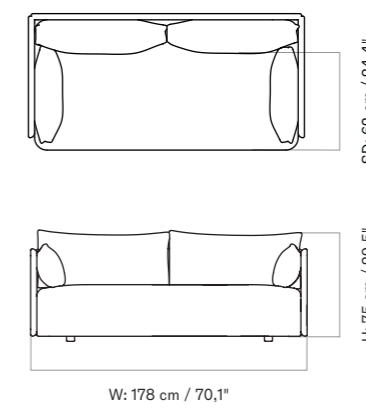

OFFSET SOFA W/LOOSE COVER
Designed by *Norm Architects*

Designed by Norm Architects, the Sofa with Loose Cover introduces increased longevity, functionality and versatility to the Offset collection, with a removable and washable exterior crafted from a custom-made cotton and linen blend textile.

PRODUCT OPTIONS

PRODUCT TYPE
Sofa

COLLI
1

ENVIRONMENT
Indoor

DIMENSIONS

1 Seater
H: 75 cm / 29,5"
SH: 38 cm / 14,9"
W: 94 cm / 37"
D: 90 cm / 35,4"

2 Seater
H: 75 cm / 29,5"
SH: 38 cm / 14,9"
W: 178 cm / 70,1"
D: 90 cm / 35,4"

3 Seater
H: 75 cm / 29,5"
SH: 38 cm / 14,9"
W: 228 cm / 89,8"
D: 90 cm / 35,4"

PRODUCTION PROCESS

The seaters are constructed with a structural frame made from pine, plywood and MDF. Seat consists of a double foam layer with no-zag springs. Back cushions are made with a foam core, surrounded by a casing with 50% feathers / 50% foam granulate. Armrest cushions are made from 50% feathers / 50% foam granulate.

TECHNICAL SPECIFICATIONS

COLOUR

Seat
Oat
Wheat
Poppy Seed

Glides
Black (RAL 9005)

MATERIALS

Foam seat
HR Foam, (30 kg / 120 N)

Armrest and back
Inner layer - 40 kg / 400 N
Outer layer - 18 kg / 160 N

Cushion
50 % feather and 50 % foam granulate

Construction
Pine, plywood, MDF, steel (spring) and upholstery

Loose cover
65 % cotton and 35 % linen

WEIGHT

1 Seater: 44 kg / 97 lb
2 Seater: 73 kg / 160,9 lb
3 Seater: 87 kg / 191,8 lb

TEST
N / A

CERTIFICATIONS
TSCA title IV compliant

Declare.

PACKAGING TYPE
Brown box

PACKAGING MEASUREMENTS
(H x W x D)

1 Seater
61 cm x 98 cm x 92 cm /
24" x 38,2" x 36,2"

2 Seater
61 cm x 183 cm x 92 cm /
24" x 72,0" x 36,2"

3 Seater
61 cm x 231 cm x 92 cm /
24" x 90,9" x 36,2"

MATERIALS & MAINTENANCE

Please visit audocph.com for materials, care and maintenance instructions.

2 SEATER