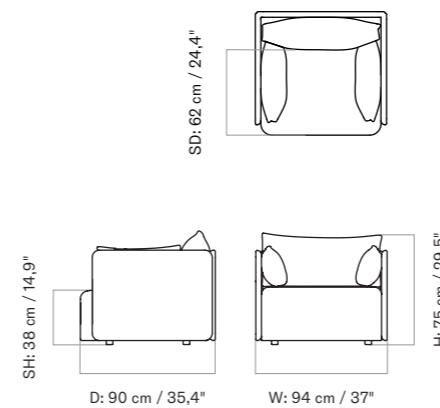

MATERIALS & MAINTENANCE

Please visit audocph.com for materials, care and maintenance instructions.

1 SEATER