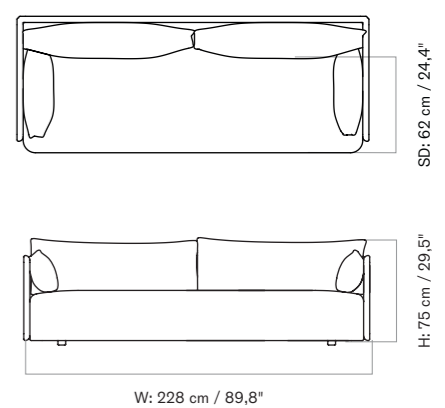

OFFSET SOFA W/LOOSE COVER
Designed by *Norm Architects*

Designed by Norm Architects, the Sofa with Loose Cover introduces increased longevity, functionality and versatility to the Offset collection, with a removable and washable exterior crafted from a custom-made cotton and linen blend textile.

PRODUCT OPTIONS

PRODUCT TYPE
Sofa

COLLI
1

ENVIRONMENT
Indoor

DIMENSIONS

1 Seater
H: 75 cm / 29,5"
SH: 38 cm / 14,9"
W: 94 cm / 37"
D: 90 cm / 35,4"

2 Seater
H: 75 cm / 29,5"
SH: 38 cm / 14,9"
W: 178 cm / 70,1"
D: 90 cm / 35,4"

3 Seater
H: 75 cm / 29,5"
SH: 38 cm / 14,9"
W: 228 cm / 89,8"
D: 90 cm / 35,4"

PRODUCTION PROCESS

The seaters are constructed with a structural frame made from pine, plywood and MDF. Seat consists of a double foam layer with no-zag springs. Back cushions are made with a foam core, surrounded by a casing with 50% feathers / 50% foam granulate. Armrest cushions are made from 50% feathers / 50% foam granulate.

TECHNICAL SPECIFICATIONS

COLOUR

Seat
Oat
Wheat
Poppy Seed

Glides
Black (RAL 9005)

MATERIALS

Foam seat
HR Foam, (30 kg / 120 N)

Armrest and back
Inner layer - 40 kg / 400 N
Outer layer - 18 kg / 160 N

Cushion
50 % feather and 50 % foam granulate

Construction
Pine, plywood, MDF, steel (spring) and upholstery

Loose cover
65 % cotton and 35 % linen

WEIGHT

1 Seater: 44 kg / 97 lb
2 Seater: 73 kg / 160,9 lb
3 Seater: 87 kg / 191,8 lb

TEST
N / A

CERTIFICATIONS
TSCA title IV compliant

Declare.

PACKAGING TYPE
Brown box

PACKAGING MEASUREMENTS
(H x W x D)

1 Seater
61 cm x 98 cm x 92 cm /
24" x 38,2" x 36,2"

2 Seater
61 cm x 183 cm x 92 cm /
24" x 72,0" x 36,2"

3 Seater
61 cm x 231 cm x 92 cm /
24" x 90,9" x 36,2"

MATERIALS & MAINTENANCE

Please visit audocph.com for materials, care and maintenance instructions.

3 SEATER