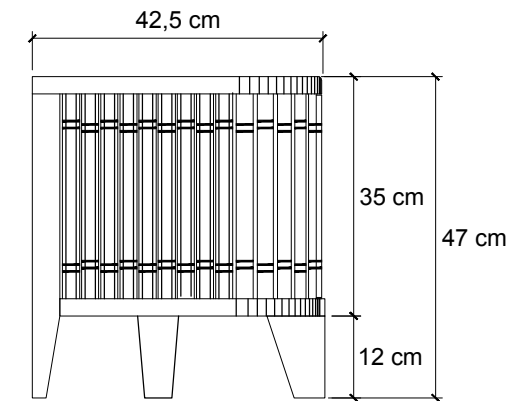

Koppar

KP05-SLH3 - Media Cabinet with 3 doors

202 X 42.5 X 47 cm

KARPENTER

Designed by Us Defined by Nature

TOP VIEW

FRONT VIEW

SIDE VIEW

Koppar

KP05-SLH3 - Media Cabinet with 3 doors

202 X 42.5 X 47 cm

KARPENTER
Designed by Us Defined by Nature

NOTE :

A. DOORS : 64 x 38 x 26 cm

B. REMOVABLE SHELF : 58 x 38 x 12 cm