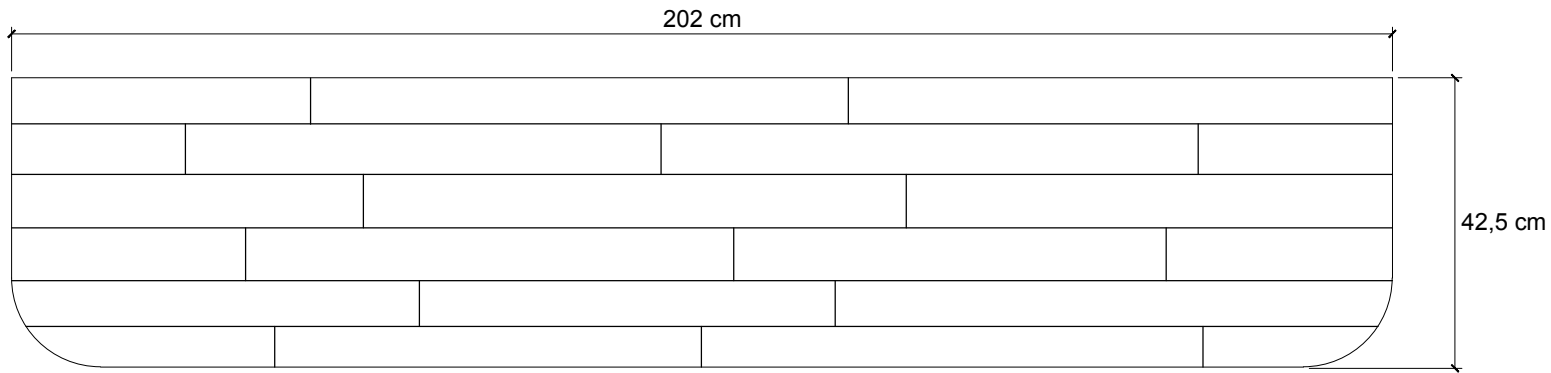

Koppar

KP05-SLH3 - Media Cabinet with 3 doors

202 X 42.5 X 47 cm

KARPENTER

Designed by Us Defined by Nature

TOP VIEW

FRONT VIEW

SIDE VIEW

Koppar

KP05-SLH3 - Media Cabinet with 3 doors

202 X 42.5 X 47 cm

KARPENTER
Designed by Us Defined by Nature

NOTE :

A. DOORS : 64 x 38 x 26 cm

B. REMOVABLE SHELF : 58 x 38 x 12 cm