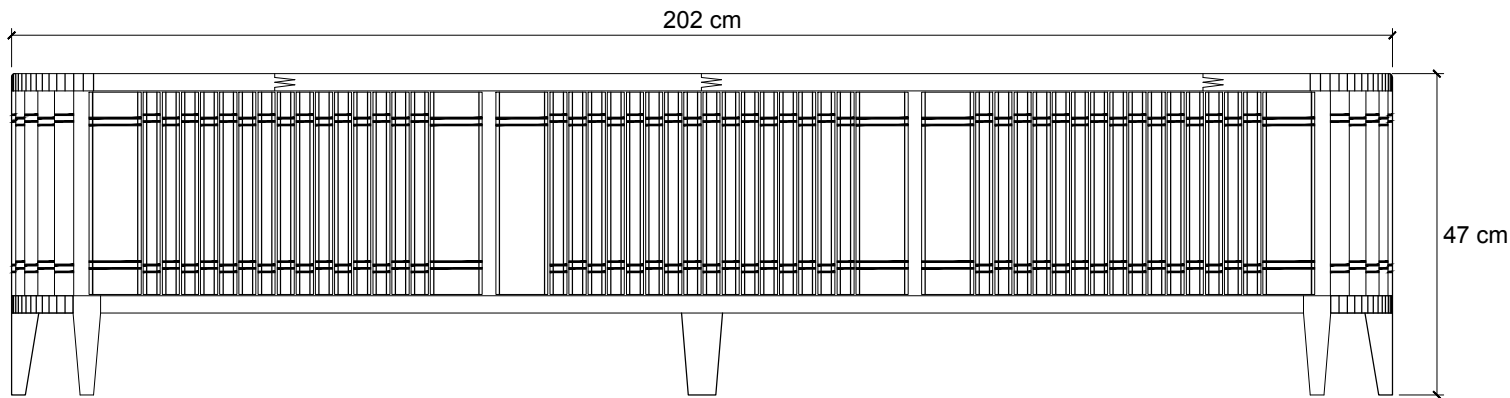

Koppar

KP05-SLH3 - Media Cabinet with 3 doors

202 X 42.5 X 47 cm

KARPENTER

Designed by Us Defined by Nature

TOP VIEW

FRONT VIEW

SIDE VIEW

Koppar

KP05-SLH3 - Media Cabinet with 3 doors

202 X 42.5 X 47 cm

KARPENTER
Designed by Us Defined by Nature

NOTE :

A. DOORS : 64 x 38 x 26 cm

B. REMOVABLE SHELF : 58 x 38 x 12 cm