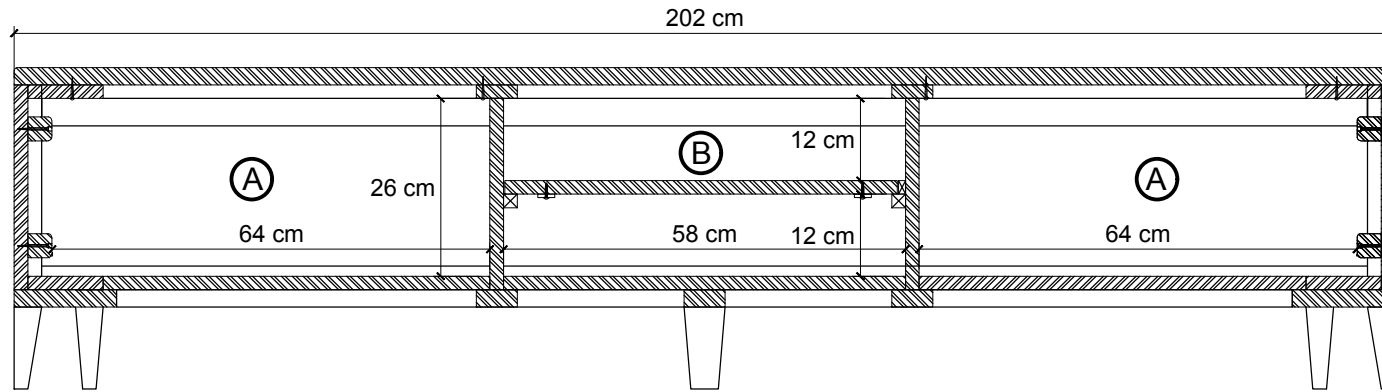

Koppar

KP05-SLH3 - Media Cabinet with 3 doors

202 X 42.5 X 47 cm

KARPENTER

Designed by Us Defined by Nature

TOP VIEW

FRONT VIEW

SIDE VIEW

Koppar

KP05-SLH3 - Media Cabinet with 3 doors

202 X 42.5 X 47 cm

KARPENTER
Designed by Us Defined by Nature

NOTE :

A. DOORS : 64 x 38 x 26 cm

B. REMOVABLE SHELF : 58 x 38 x 12 cm