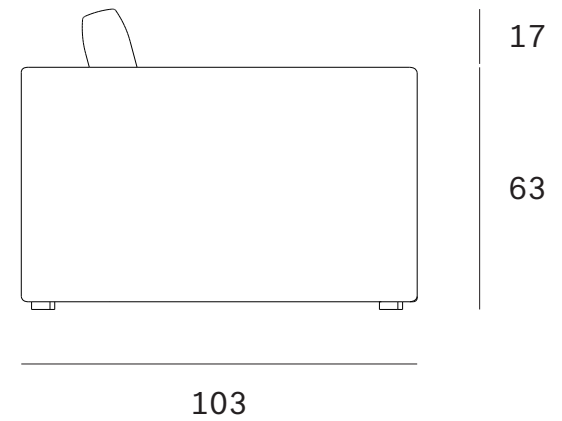

Ethnicraft

Mellow sofa - 2.5 seater - Dimensions (cm)

*Ethnicraft*

Mellow sofa - 2.5 seater - Dimensions (inches)

*Ethnicraft*

Mellow sofa - 3 seater - Dimensions (inches)