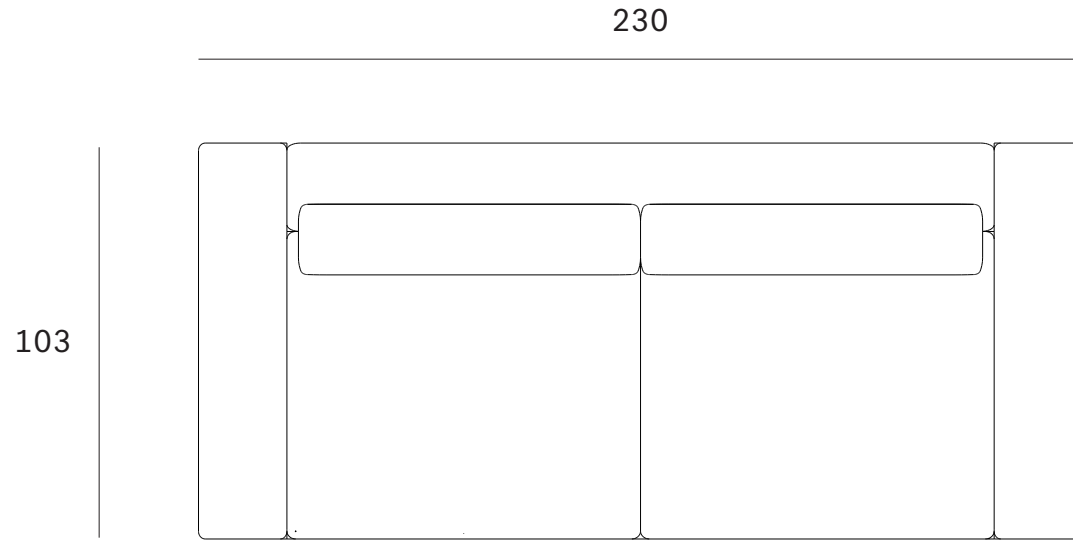

Ethnicraft

Mellow sofa - 2.5 seater - Dimensions (cm)

*Ethnicraft*

Mellow sofa - 2.5 seater - Dimensions (inches)

*Ethnicraft*

Mellow sofa - 3 seater - Dimensions (inches)