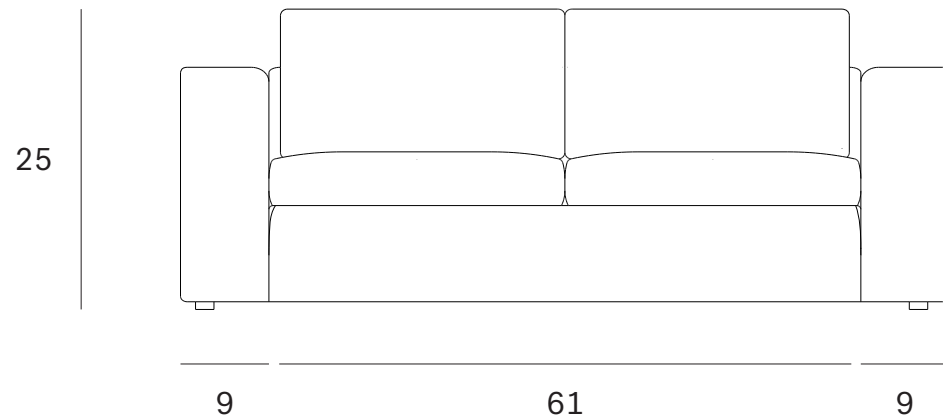

Ethnicraft

Mellow sofa - 2.5 seater - Dimensions (cm)

*Ethnicraft*

Mellow sofa - 2.5 seater - Dimensions (inches)

*Ethnicraft*

Mellow sofa - 3 seater - Dimensions (inches)