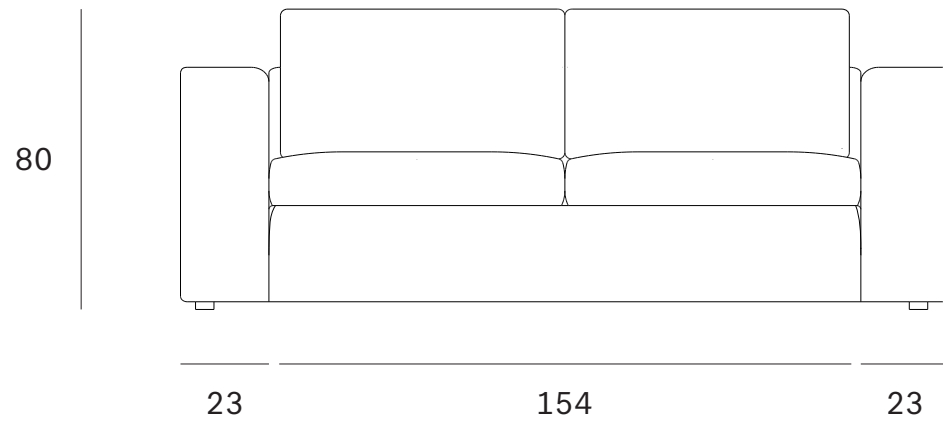

Ethnicraft

Mellow sofa - 2.5 seater - Dimensions (cm)

*Ethnicraft*

Mellow sofa - 2.5 seater - Dimensions (inches)

*Ethnicraft*

Mellow sofa - 3 seater - Dimensions (inches)