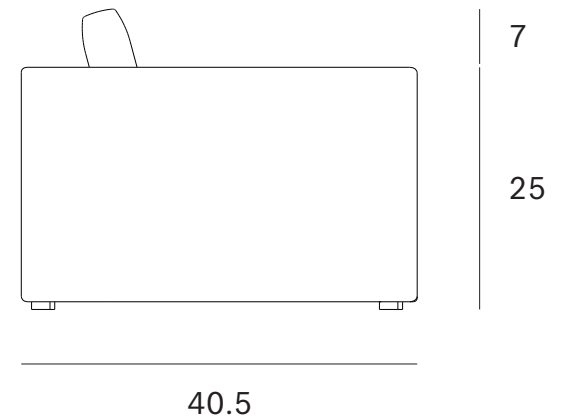

Ethnicraft

Mellow sofa - 2.5 seater - Dimensions (cm)

*Ethnicraft*

Mellow sofa - 2.5 seater - Dimensions (inches)

*Ethnicraft*

Mellow sofa - 3 seater - Dimensions (inches)