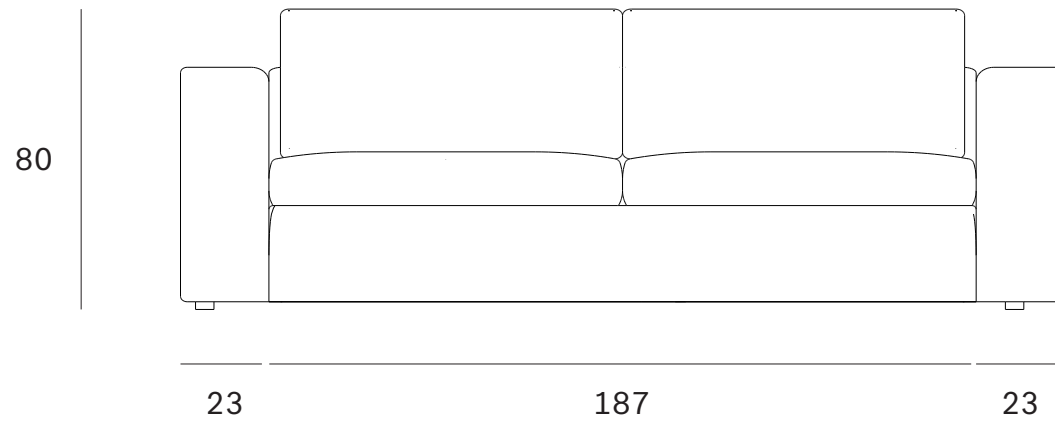

Ethnicraft

Mellow sofa - 2.5 seater - Dimensions (cm)

*Ethnicraft*

Mellow sofa - 2.5 seater - Dimensions (inches)

*Ethnicraft*

Mellow sofa - 3 seater - Dimensions (inches)