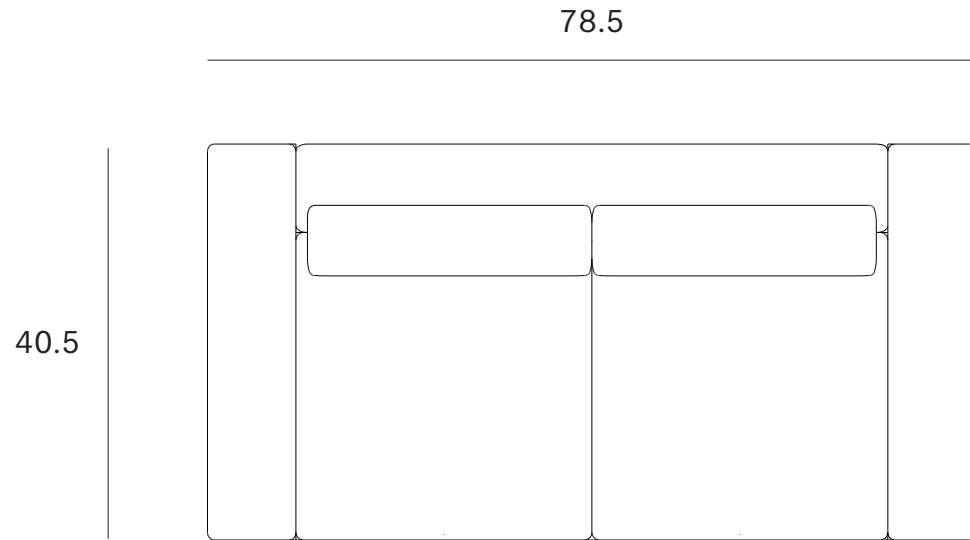

Ethnicraft

Mellow sofa - 2.5 seater - Dimensions (cm)

*Ethnicraft*

Mellow sofa - 2.5 seater - Dimensions (inches)

*Ethnicraft*

Mellow sofa - 3 seater - Dimensions (inches)