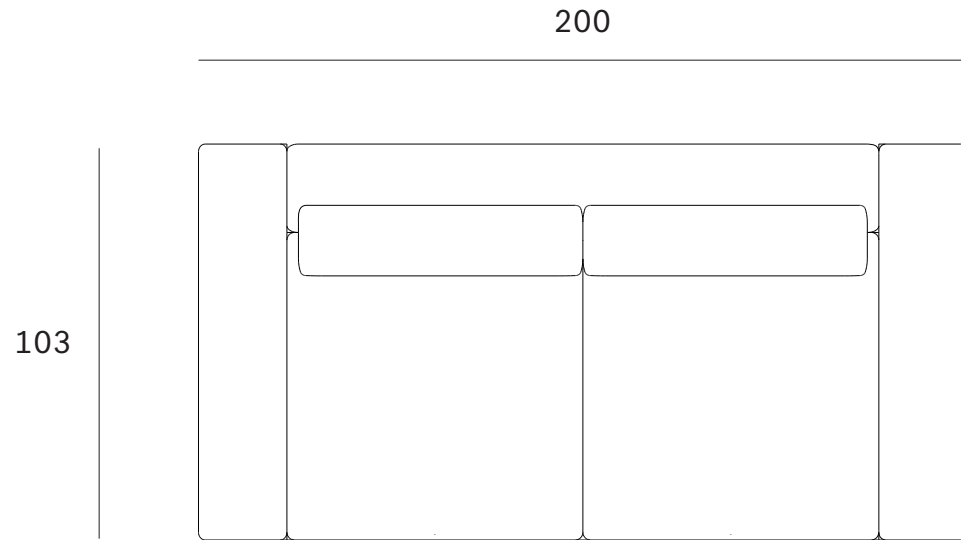

Ethnicraft

Mellow sofa - 2.5 seater - Dimensions (cm)

*Ethnicraft*

Mellow sofa - 2.5 seater - Dimensions (inches)

*Ethnicraft*

Mellow sofa - 3 seater - Dimensions (inches)