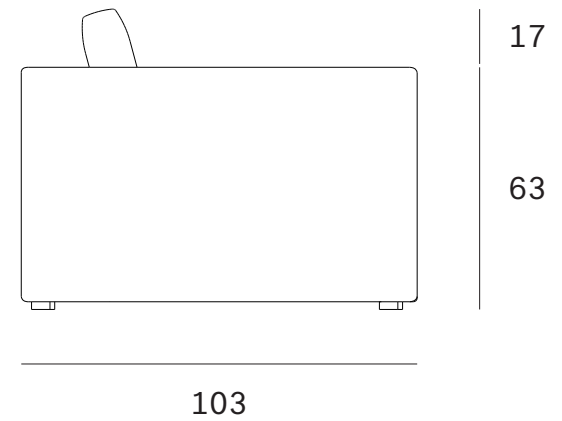

Ethnicraft

Mellow sofa - 2.5 seater - Dimensions (cm)

*Ethnicraft*

Mellow sofa - 2.5 seater - Dimensions (inches)

*Ethnicraft*

Mellow sofa - 3 seater - Dimensions (inches)