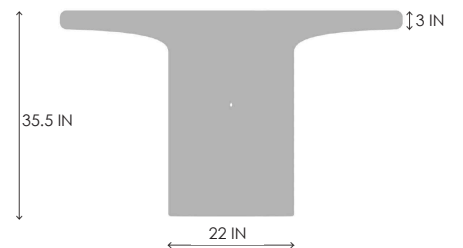

# STUDIOTWENTYSEVEN

CANYON CONSOLE BY **EMMA DONNERSBERG & MICHEL AMAR** EXCLUSIVELY FOR STUDIOTWENTYSEVEN

HOLLOW OCEAN TRAVERTINE  
PRODUCTION TIME 8-10 WEEKS  
MADE IN FRANCE

IN H 35.5 W 59 D 17.7  
CM H 90 W 150 D 45