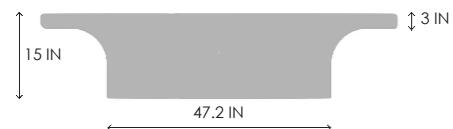

STUDIOTWENTYSEVEN

CANYON COFFEE TABLE BY **EMMA DONNERSBERG & MICHEL AMAR** EXCLUSIVELY FOR STUDIOTWENTYSEVEN
LIMITED EDITION 12 + 4 AP
SIGNED, SERIAL NUMBER AND CERTIFICATE OF AUTHENTICITY
CANYON COLLECTION

SILVER OR OCEAN TRAVERTINE
PRODUCTION TIME 12-14 WEEKS
MADE IN FRANCE

IN H 15 W 74.8 D 47.2
CM H 38 W 190 D 120