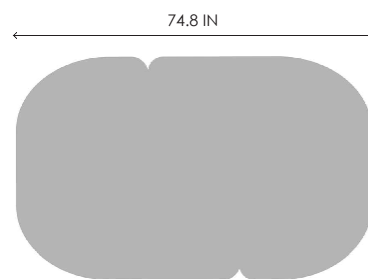

# STUDIOTWENTYSEVEN

CANYON COFFEE TABLE BY **EMMA DONNERSBERG & MICHEL AMAR** EXCLUSIVELY FOR STUDIOTWENTYSEVEN  
LIMITED EDITION 12 + 4 AP  
SIGNED, SERIAL NUMBER AND CERTIFICATE OF AUTHENTICITY  
CANYON COLLECTION

SILVER OR OCEAN TRAVERTINE  
PRODUCTION TIME 12-14 WEEKS  
MADE IN FRANCE

IN H 15 W 74.8 D 47.2  
CM H 38 W 190 D 120