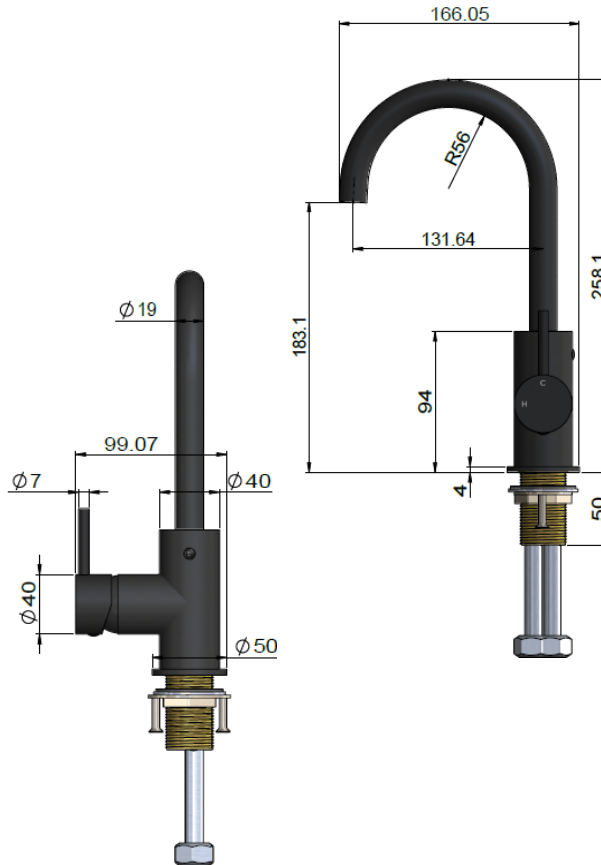

MB17 BASIN MIXER

meir®

FEATURES

- Refer to the Meir website for warranty terms & conditions, and available finishes
- Flow rate 6 L p/m
- European components and cartridge
- Cold start cartridge technology
- Solid brass construction

CARE

- Do not install tapware using any form of acetone silicones.
- Do not apply physical items (such as tools) directly to product.
- Never use house-hold or commercial detergents, citrus based cleaners, or abrasive cleaners.
- Clean using a mild washing soap solution rinsed, and dry with a soft cloth.
- Check for any product defects before installation.
- Refer to the installation manual for correct installation.

SPECIFICATIONS

TOLERANCES

FLOW RATE GRAPH

CREDENTIALS

- Watermark AS/NZS3718WMKA25013
- WELS Rated 5 Star

EXPLODED VIEW

No.	Part Name	Qty.
1	Aerator	1
2	Spout	1
3	O-Ring	1
4	Connector	1
5	Washer	1
6	Flat Washer	1
7	O-Ring	4
8	Sleeve	1
9	O-Ring	2
10	Wear Ring	1
11	Screw	1
12	Nut	1
13	Connector	1
14	Button	2
15	Screw	2
16	Body	1
17	Screw	1
18	Pin Lever	1
19	Handle Cap	1
20	Decorative Cover	1
21	Nut	1
22	Washer	1
23	D35 Cartridge Cold Start	1
24	Cartridge Base	1
25	Decorative Base	1
26	O-Ring	1
27	Mounting Thread Tube	1
28	Flat Washer	1
29	Washer	1
30	Mounting Nut	1
31	Screw	2
32	SS Braided Inlet Hose	2