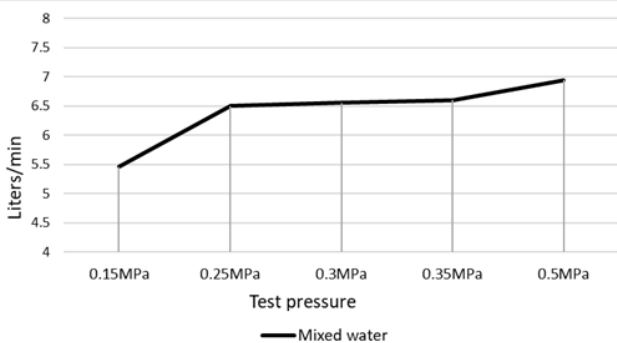

MB17 BASIN MIXER

meir®

FEATURES

- Refer to the Meir website for warranty terms & conditions, and available finishes
- Flow rate 6 L p/m
- European components and cartridge
- Cold start cartridge technology
- Solid brass construction

SPECIFICATIONS

TOLERANCES

FLOW RATE GRAPH

CREDENTIALS

- Watermark AS/NZS3718WMKA25013
- WELS Rated 5 Star

EXPLODED VIEW

No.	Part Name	Qty.
1	Aerator	1
2	Spout	1
3	O-Ring	1
4	Connector	1
5	Washer	1
6	Flat Washer	1
7	O-Ring	4
8	Sleeve	1
9	O-Ring	2
10	Wear Ring	1
11	Screw	1
12	Nut	1
13	Connector	1
14	Button	2
15	Screw	2
16	Body	1
17	Screw	1
18	Pin Lever	1
19	Handle Cap	1
20	Decorative Cover	1
21	Nut	1
22	Washer	1
23	D35 Cartridge Cold Start	1
24	Cartridge Base	1
25	Decorative Base	1
26	O-Ring	1
27	Mounting Thread Tube	1
28	Flat Washer	1
29	Washer	1
30	Mounting Nut	1
31	Screw	2
32	SS Braided Inlet Hose	2