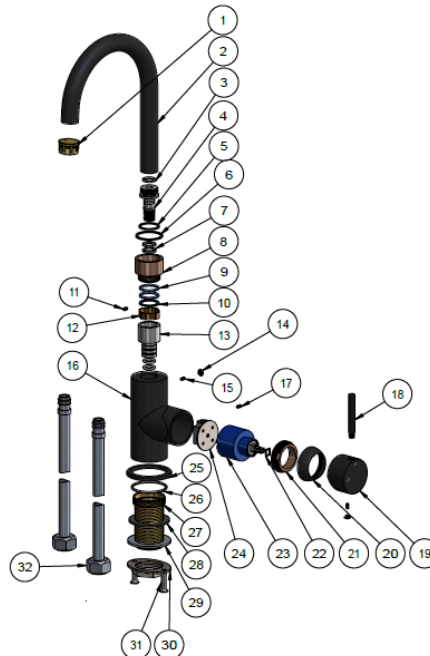

MB17 BASIN MIXER

meir®

FEATURES

- Refer to the Meir website for warranty terms & conditions, and available finishes
- Flow rate 6 L p/m
- European components and cartridge
- Cold start cartridge technology
- Solid brass construction

SPECIFICATIONS

TOLERANCES

FLOW RATE GRAPH

CREDENTIALS

- Watermark AS/NZS3718WMKA25013
- WELS Rated 5 Star

EXPLODED VIEW

No.	Part Name	Qty.
1	Aerator	1
2	Spout	1
3	O-Ring	1
4	Connector	1
5	Washer	1
6	Flat Washer	1
7	O-Ring	4
8	Sleeve	1
9	O-Ring	2
10	Wear Ring	1
11	Screw	1
12	Nut	1
13	Connector	1
14	Button	2
15	Screw	2
16	Body	1
17	Screw	1
18	Pin Lever	1
19	Handle Cap	1
20	Decorative Cover	1
21	Nut	1
22	Washer	1
23	D35 Cartridge Cold Start	1
24	Cartridge Base	1
25	Decorative Base	1
26	O-Ring	1
27	Mounting Thread Tube	1
28	Flat Washer	1
29	Washer	1
30	Mounting Nut	1
31	Screw	2
32	SS Braided Inlet Hose	2