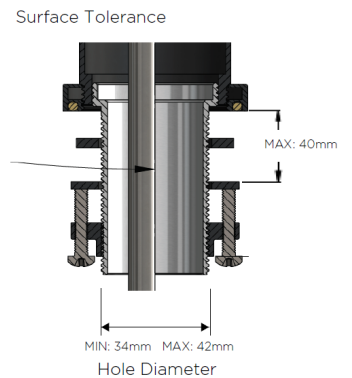

MB17 BASIN MIXER

meir®

FEATURES

- Refer to the Meir website for warranty terms & conditions, and available finishes
- Flow rate 6 L p/m
- European components and cartridge
- Cold start cartridge technology
- Solid brass construction

SPECIFICATIONS

TOLERANCES

FLOW RATE GRAPH

CREDENTIALS

- Watermark AS/NZS3718WMKA25013
- WELS Rated 5 Star

EXPLODED VIEW

No.	Part Name	Qty.
1	Aerator	1
2	Spout	1
3	O-Ring	1
4	Connector	1
5	Washer	1
6	Flat Washer	1
7	O-Ring	4
8	Sleeve	1
9	O-Ring	2
10	Wear Ring	1
11	Screw	1
12	Nut	1
13	Connector	1
14	Button	2
15	Screw	2
16	Body	1
17	Screw	1
18	Pin Lever	1
19	Handle Cap	1
20	Decorative Cover	1
21	Nut	1
22	Washer	1
23	D35 Cartridge Cold Start	1
24	Cartridge Base	1
25	Decorative Base	1
26	O-Ring	1
27	Mounting Thread Tube	1
28	Flat Washer	1
29	Washer	1
30	Mounting Nut	1
31	Screw	2
32	SS Braided Inlet Hose	2