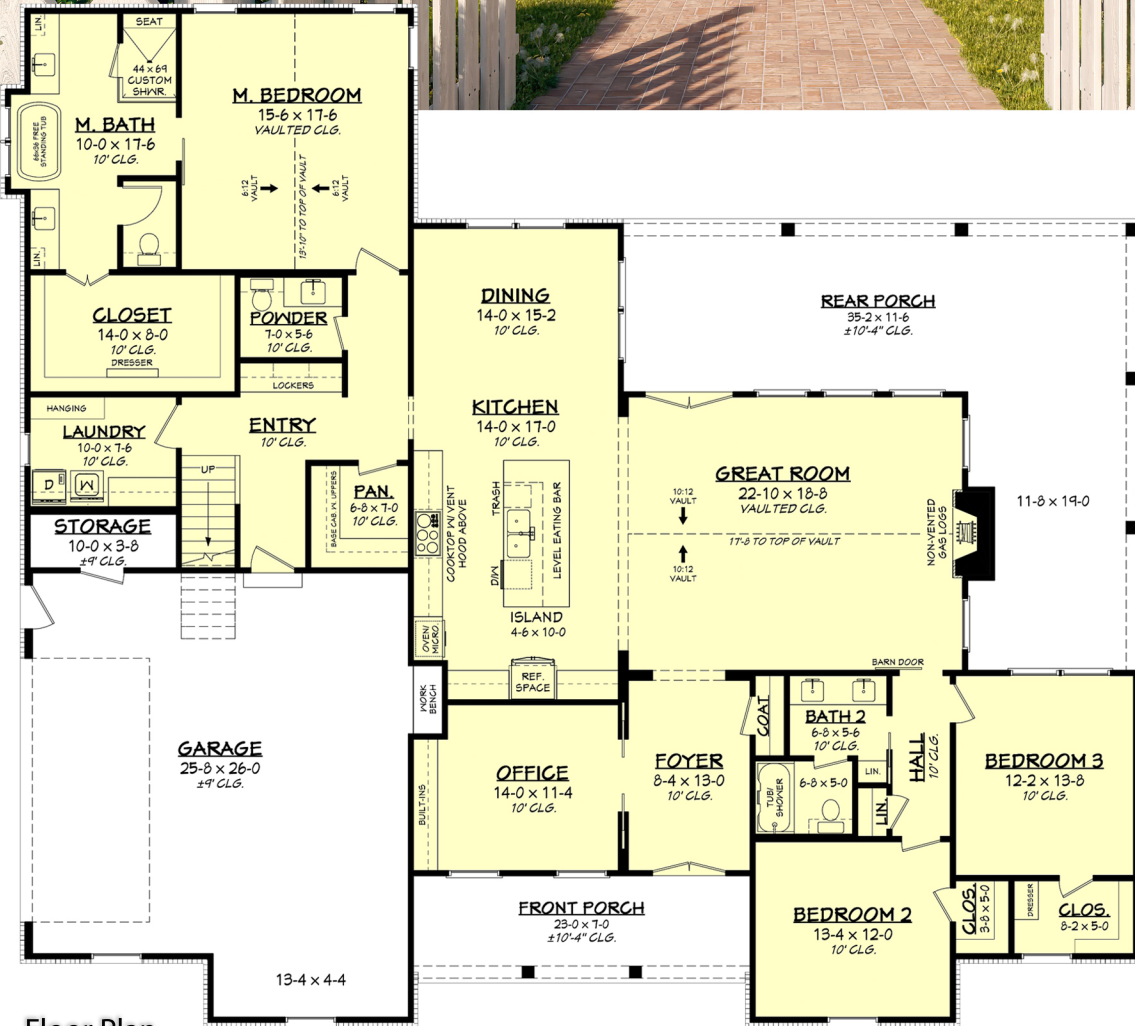

Designing Homes  
**HOUSE PLAN ZONE**  
 Building Relationships

Floor Plan

Bonus Floor Plan

Square footage does not include bonus room.

**Lost Creek House Plan**

2792-S

2792 Sq Ft.

1.5 Stories

3 Bedrooms

77-4 Width

2.5 Bathrooms

69-2 Depth

Phone: 601.336.3254 sales@hpzplans.com

<https://hpzplans.com/products/lost-creek-house-plan>