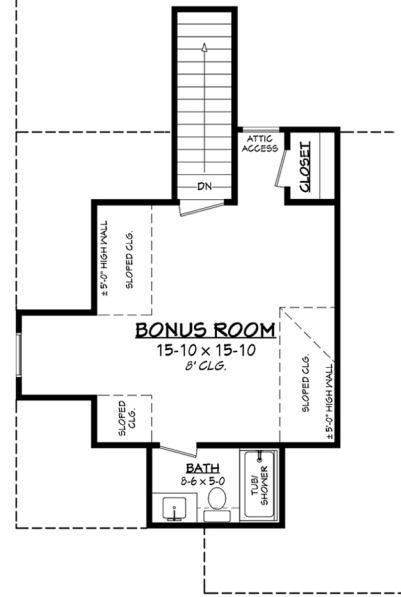

Designing Homes  
**HOUSE PLAN ZONE**  
 Building Relationships

Floor Plan

Bonus Floor Plan

Square footage does not include bonus room.

**Lost Creek House Plan**

2792-S

2792 Sq Ft.

1.5 Stories

3 Bedrooms

77-4 Width

2.5 Bathrooms

69-2 Depth

Phone: 601.336.3254 sales@hpzplans.com

<https://hpzplans.com/products/lost-creek-house-plan>