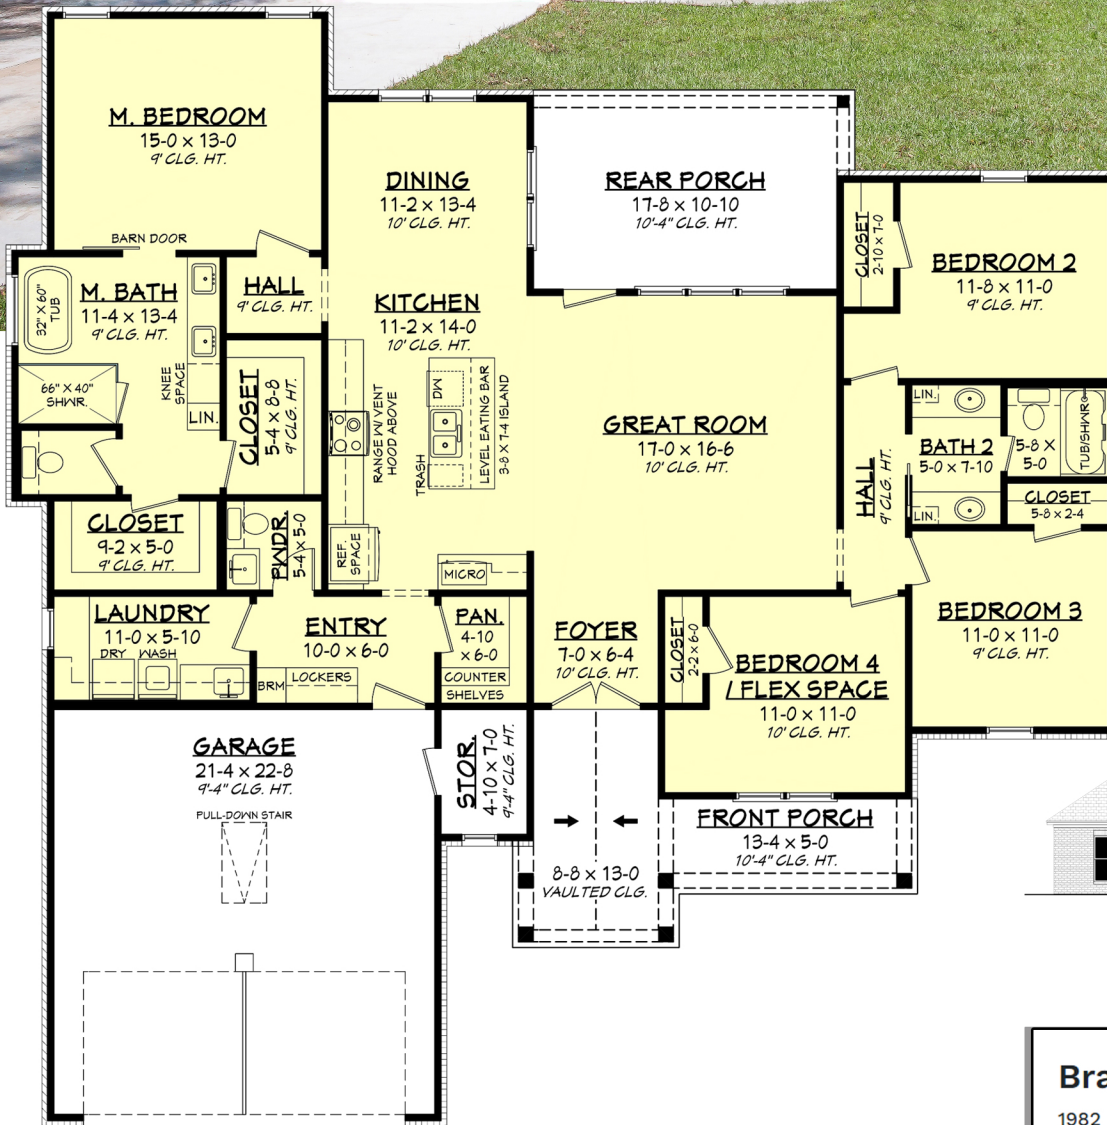

Designing Homes  
**HOUSE PLAN ZONE**  
 Building Relationships

Floor plan

Rear Elevation

**Brady Lane House Plan**

1982

1982 Sq Ft.

1 Stories

4 Bedrooms

61-8 Width

2.5 Bathrooms

62-0 Depth

Phone: 601.336.3254 sales@hpzplans.com

<https://hpzplans.com/products/brady-lane-house-plan>