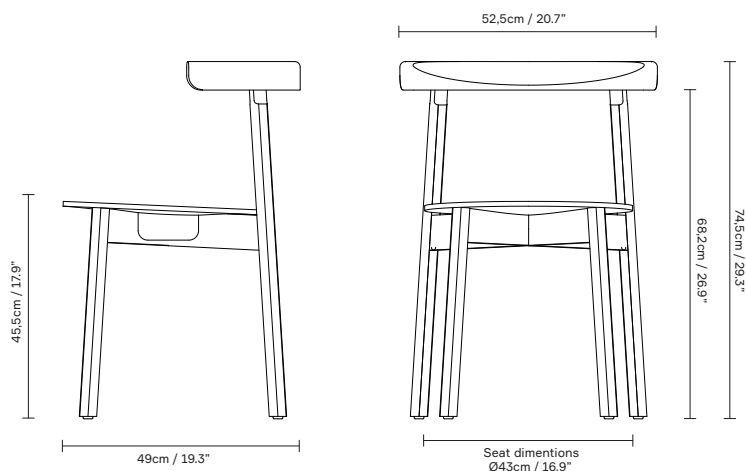

Lunar Chair

Product Fact Sheet

Lunar Chair

No. (1100) Lunar Chair, Oak / No. (1101) Lunar Chair, White Oak

Dimensions:

W: 52,5 cm / 20.7", H: 74,5 cm / 29.3", D: 49 cm / 19.3", Seat H: 45,5 cm / 17.9"

Product description:

Material: Solid European oak and molded veneer seat.

Country of origin: Bosnia-Herzegovina

Net weight: 5 kg / 11 lb

Designed by/year of design: Herman Studio, 2023

Features: Stackable up to three chairs. No visible screws