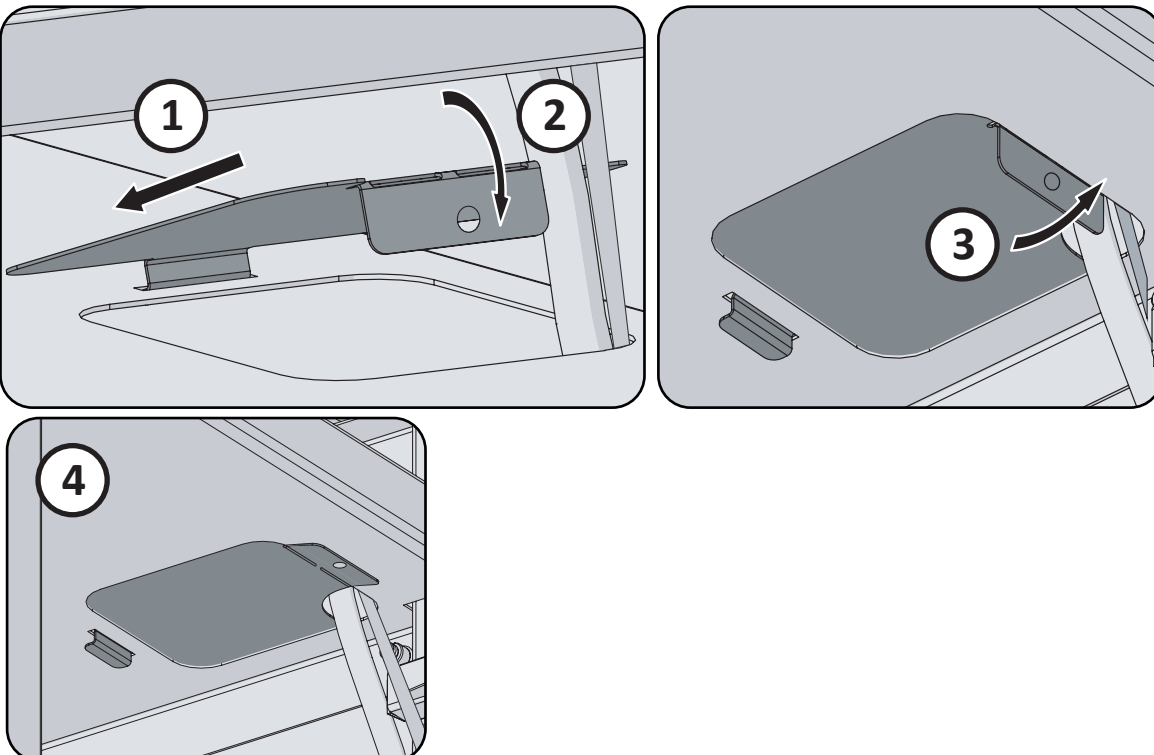

10 x4 x1 P500RSIB-3 P500RB-3 11 x2 2x P500-3/P500RB-3 1x P500RSIB-3

12 x4 P500RSIB-3

13 x1 x1 P500RSIB-3

14 x1 x1 x1

15 x1

QUICK ASSEMBLY GUIDE GUIDE DE MONTAGE RAPIDE

17 x7 x1 x1

18 x1

16 x1 x3

Wolf Steel Ltd.
214 Bayview Drive,
Barrie, Ontario, CANADA L4N 4Y8
grills@napoleonproducts.com