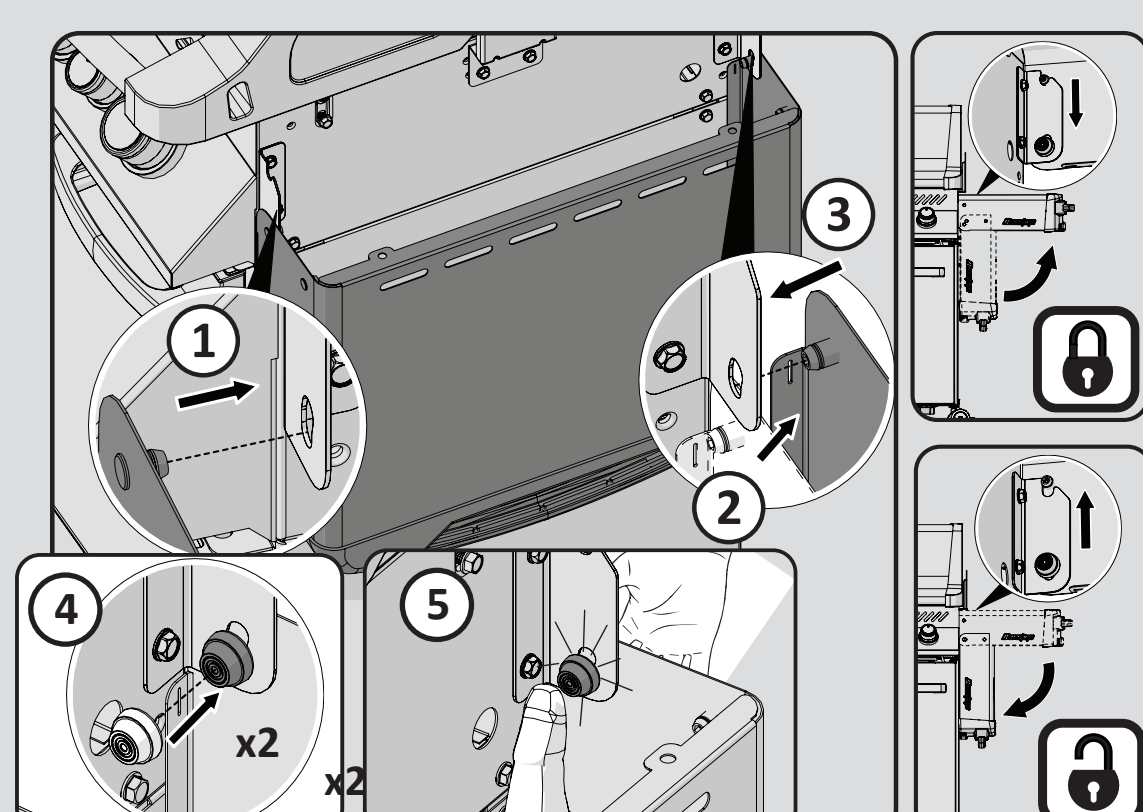

10 x4 x1 P500RSIB-3 P500RB-3 11 x2 2x P500-3/P500RB-3 1x P500RSIB-3