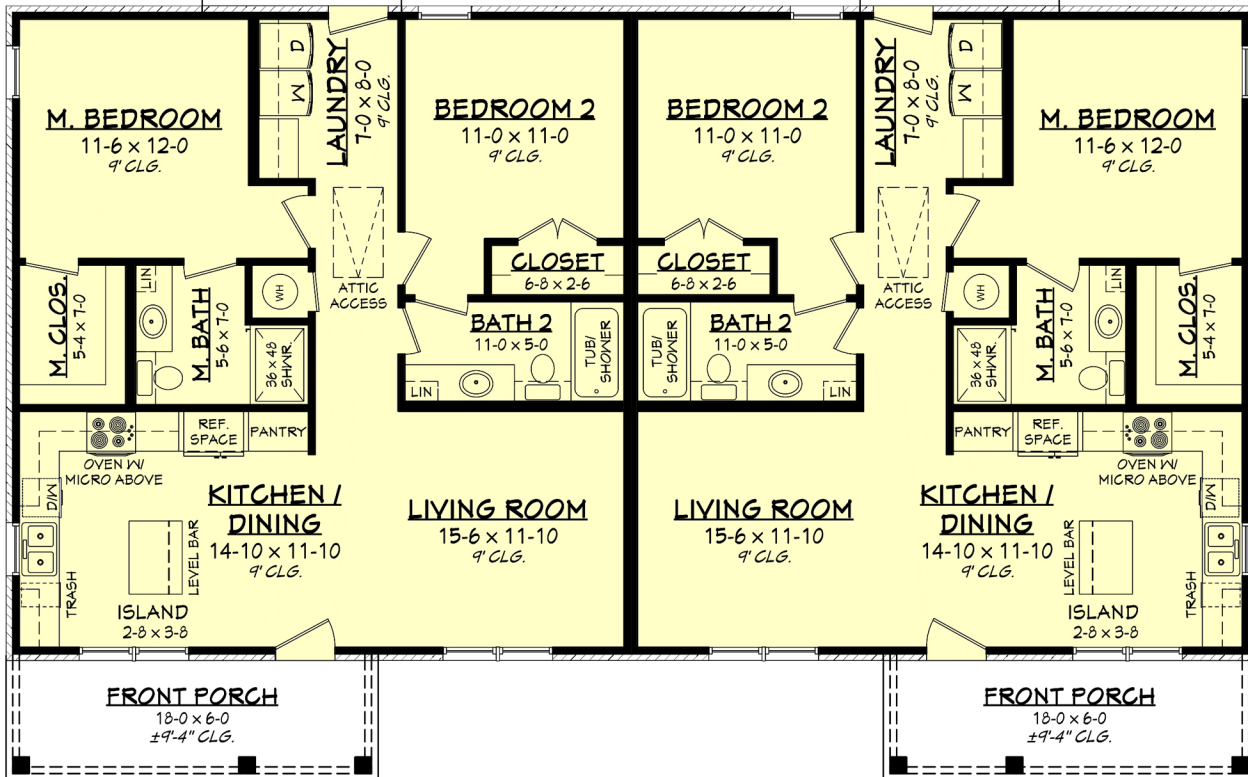

Designing Homes  
**HOUSE PLAN ZONE**  
 Building Relationships

**PATIO**  
 (NOT INCLUDED IN  
 FOOTAGES OR  
 PLAN DEPTH)

**PATIO**  
 (NOT INCLUDED IN  
 FOOTAGES OR  
 PLAN DEPTH)

Floor Plan

**Niko Duplex Plan**

1994

1994 Sq Ft.

4 Bedrooms

4 Bathrooms

1 Stories

62-0 Width

38-2 Depth

Phone: 601.336.3254 sales@hpzplans.com

<https://hpzplans.com/products/niko-duplex-plan>