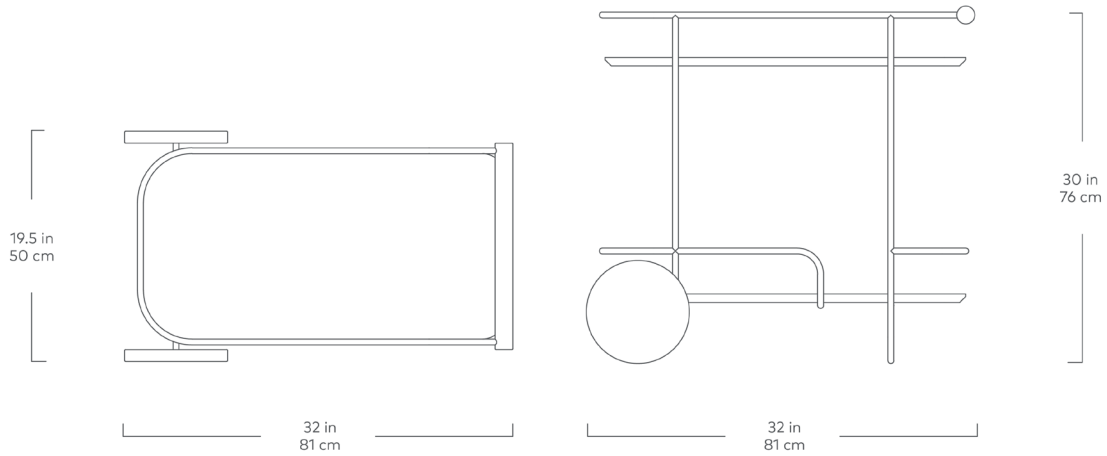

Arcade Bar Cart

- For strength and stability, shelves and wheels are a plywood core with real wood veneer.
- Two functional wheels for efficient mobility.
- Solid Ash bar cart handle is 100% FSC®-Certified in support of responsible forest management (FSC® 092551).
- Powder-coated curved frame is bench-made from solid, round steel.
- Plastic bumpers on metal portion of base to prevent floor damage.