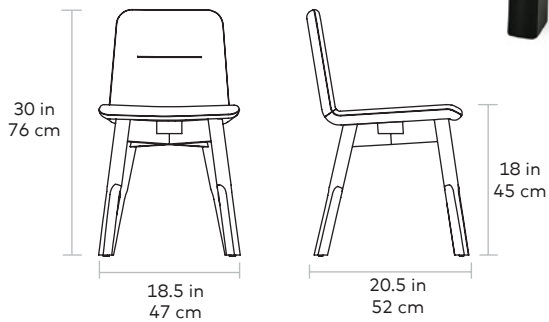

Bracket Dining Chair

Gus*

UPHOLSTERY > Leather
LEGS > Black Beech

The Bracket Chair brings a uniquely modern elegance to the dining room. The bold sculpting of the solid-wood legs provides the perfect balance to the luxurious leather upholstery of the one-piece seat and back. The leather's channel-stitched detail completes the look and adds a touch of personality to this distinctive design. Matches perfectly with the Bracket Dining Table.