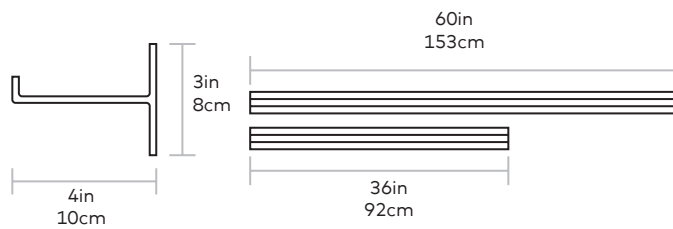

Picture Rail

Gus*

MATERIAL > Aluminum

Extruded aluminum shelf holds artwork and other objects. Available in 3ft and 5ft lengths. Includes mounting hardware.