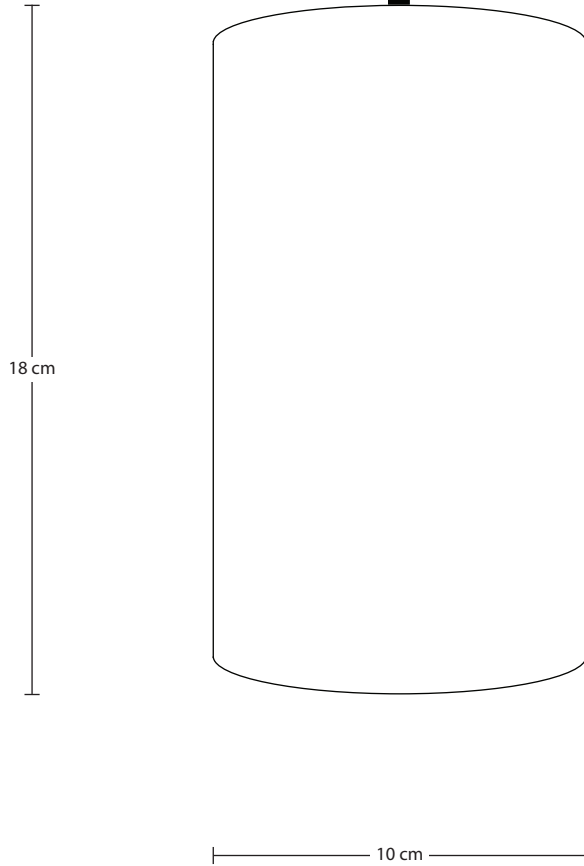

TRAVERTINE

Travertine Cylinder Pendant Light - 4 inch

SPECIFICATIONS

We meet all UK and EU lighting and safety regulations.

Our products are hand finished to ensure an authentic vintage look and therefore they may vary slightly from those shown in the images.

Bulb Required: Standard screw (E27) fitting, max 40W.

WEIGHT: 2.4 kg

INFORMATION

PRODUCT CODE: TR-CYP4

FINISHES: Natural.

FLEX: 1m Black Round Fabric Flex.

Ready to be installed, installation required.

Wall mount screws not included.

DIMENSIONS

H: 180 cm x W: 10 cm x D: 10 cm

SHADE DIAMETER: 10 cm / 3.9"

SHADE HEIGHT: 18 cm / 7.1"

ROSE DIAMETER: 7.6 cm / 3"

ROSE HEIGHT: 3.5 cm / 1.4"

INDUSTVILLE