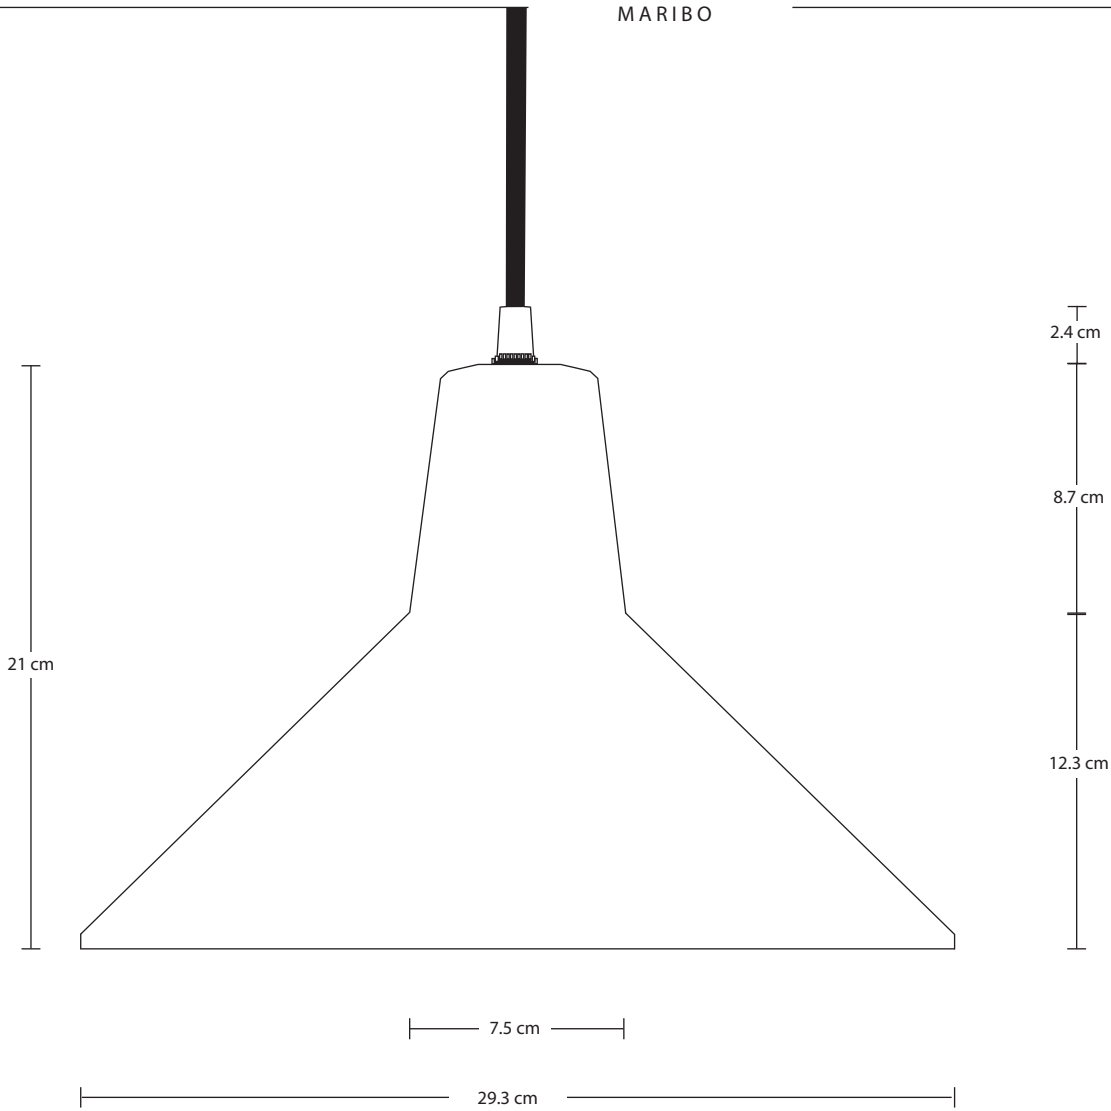

## Maribo Wooden Pendant Light - 12 inch

Bulb Required: Standard screw (E27) fitting, max 40W.

WEIGHT: 1.35 kg

### DIMENSIONS

H: 120 cm x W: 30 cm x D: 30 cm

SHADE DIAMETER: 30 cm / 11.8"

SHADE HEIGHT: 20 cm / 7.9"

ROSE DIAMETER: 7.6 cm / 3"

ROSE HEIGHT: 3.5 cm / 1.4"

INDUSTVILLE