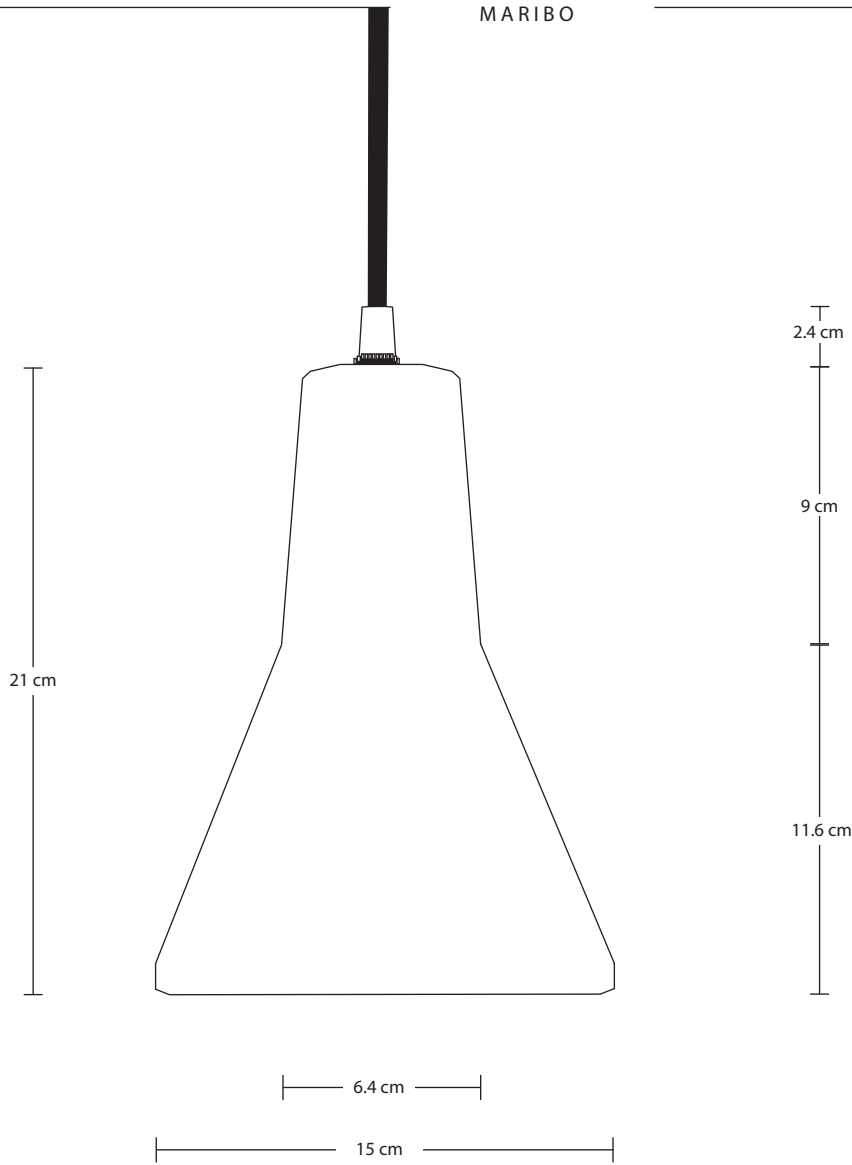

## Maribo Wooden Pendant Light - 6 inch

Bulb Required: Standard screw (E27) fitting, max 40W.

WEIGHT: 0.75 kg

### DIMENSIONS

H: 121 cm x W: 15 cm x D: 15 cm

SHADE DIAMETER: 15 cm / 5.9"

SHADE HEIGHT: 21 cm / 8.3"

ROSE DIAMETER: 7.6 cm / 3"

ROSE HEIGHT: 3.5 cm / 1.4"

INDUSTVILLE