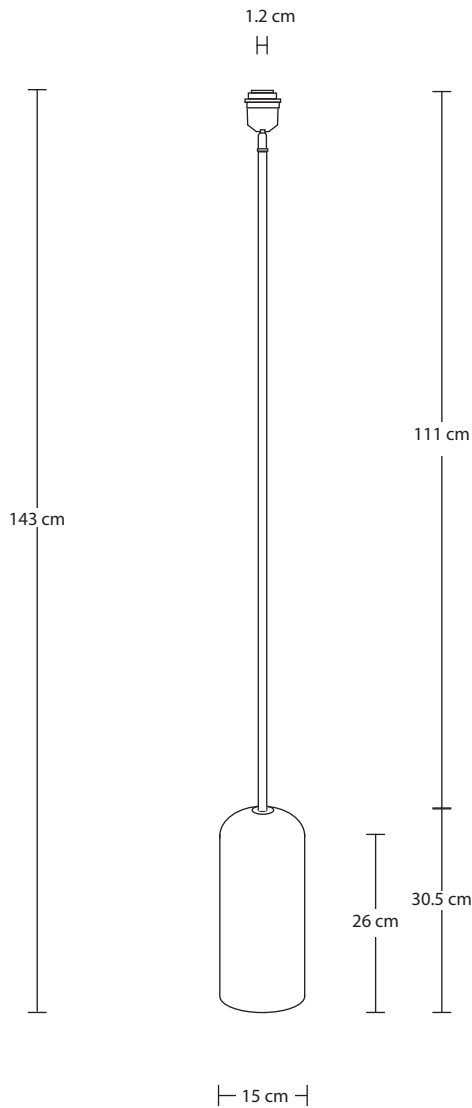

TRAVERTINE

Travertine Cone Floor Lamp - Base Only

SPECIFICATIONS

We meet all UK and EU lighting and safety regulations.

Our products are hand finished to ensure an authentic vintage look and therefore they may vary slightly from those shown in the images.

Bulb Required: Standard screw (E27) fitting, max 40W.

WEIGHT: 12.5 kg

INFORMATION

PRODUCT CODE: TR-CFL-BO

FINISHES: Natural & Brass.

FLEX: 2m Beige Twisted Fabric Flex.

DIMENSIONS

H: 143 cm x W: 15 cm x D: 15 cm

BASE DIAMETER: 15 cm / 5.9"

BASE HEIGHT: 30.5 cm / 12"