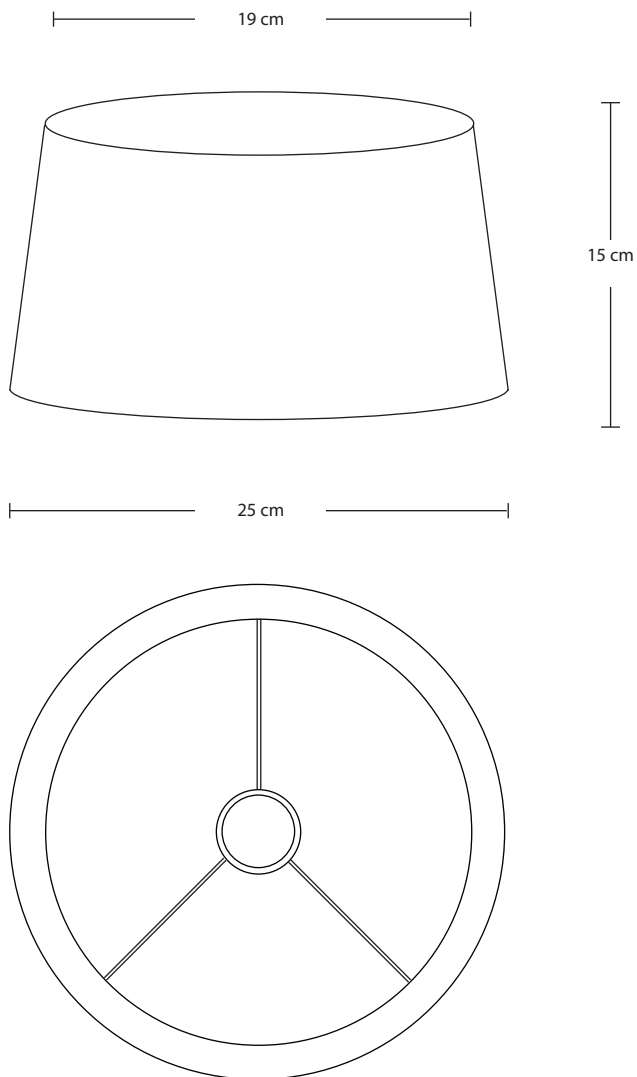

DIMENSIONS

H: 33 cm x W: 25 cm x D: 25 cm

SHADE DIAMETER: 25 cm / 9.8"

SHADE HEIGHT: 15 cm / 5.9"

HOLDER WIDTH: 7.5 cm / 2.9"

BASE DIAMETER: 10 cm / 3.9"

BASE HEIGHT: 25 cm / 9.8"

Travertine Cone Table Lamp - Base Only

Bulb Required: Standard screw (E27) fitting, max 40W.

WEIGHT: 3.3 kg 0.2 lampshade

INFORMATION

PRODUCT CODE: TR-CSTL-NB-BO

FINISHES: Natural & Brass.

FLEX: 2m Beige Twisted Fabric Flex.

DIMENSIONS

H: 25 cm x W: 10 cm x D: 10 cm

HOLDER WIDTH: 7.5 cm / 2.9"

BASE DIAMETER: 10 cm / 3.9"

BASE HEIGHT: 25 cm / 9.8"

Light Natural Cotton Empire - Medium

SPECIFICATIONS

We meet all UK and EU lighting and safety regulations.

Our products are hand finished to ensure an authentic vintage look and therefore they may vary slightly from those shown in the images.

DIMENSIONS

H: 15 cm x W: 19 cm x D: 25 cm

SHADE DIAMETER: 25 cm / 9.8"

SHADE HEIGHT: 15 cm / 5.9"