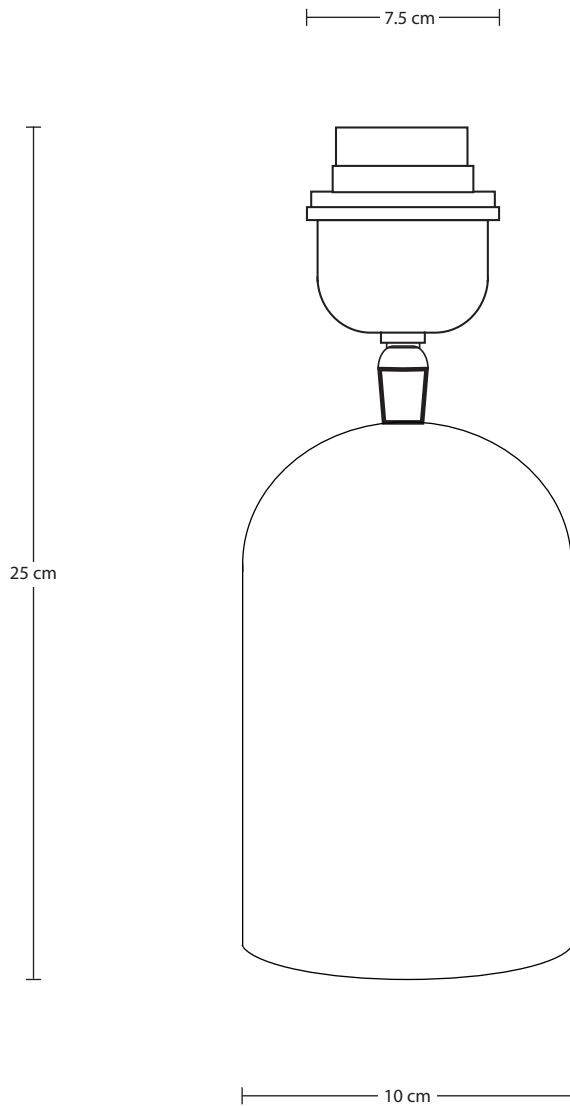

DIMENSIONS

H: 33 cm x W: 25 cm x D: 25 cm

SHADE DIAMETER: 25 cm / 9.8"

SHADE HEIGHT: 15 cm / 5.9"

HOLDER WIDTH: 7.5 cm / 2.9"

BASE DIAMETER: 10 cm / 3.9"

BASE HEIGHT: 25 cm / 9.8"

Travertine Cone Table Lamp - Base Only

Bulb Required: Standard screw (E27) fitting, max 40W.

WEIGHT: 3.3 kg 0.2 lampshade

INFORMATION

PRODUCT CODE: TR-CSTL-NB-BO

FINISHES: Natural & Brass.

FLEX: 2m Beige Twisted Fabric Flex.

DIMENSIONS

H: 25 cm x W: 10 cm x D: 10 cm

HOLDER WIDTH: 7.5 cm / 2.9"

BASE DIAMETER: 10 cm / 3.9"

BASE HEIGHT: 25 cm / 9.8"

Light Natural Cotton Empire - Medium

SPECIFICATIONS

We meet all UK and EU lighting and safety regulations.

Our products are hand finished to ensure an authentic vintage look and therefore they may vary slightly from those shown in the images.

DIMENSIONS

H: 15 cm x W: 19 cm x D: 25 cm

SHADE DIAMETER: 25 cm / 9.8"

SHADE HEIGHT: 15 cm / 5.9"