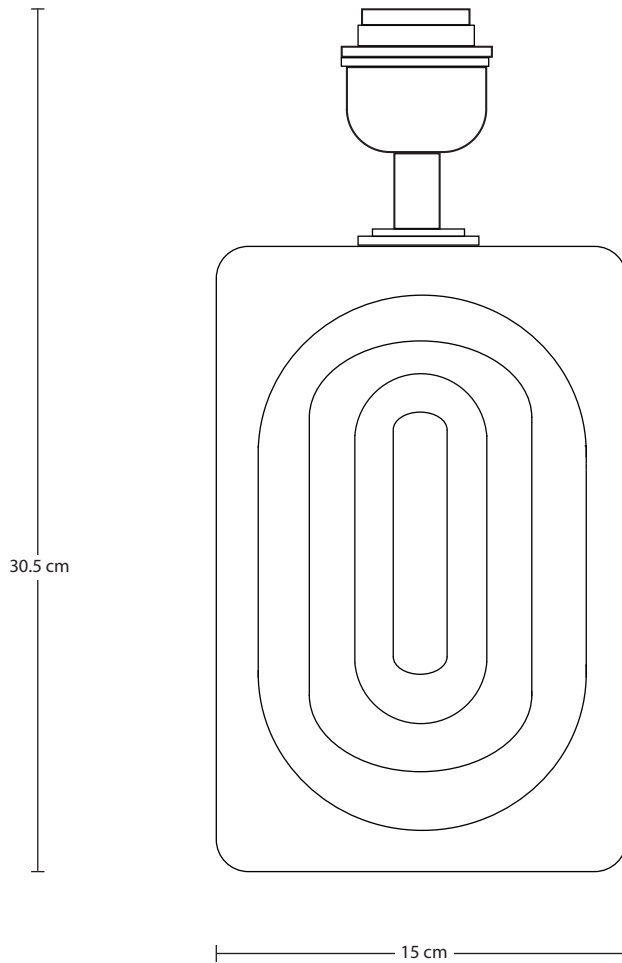

TRAVERTINE

Travertine Rectangular Table Lamp - Rectangle

SPECIFICATIONS	INFORMATION	DIMENSIONS
We meet all UK and EU lighting and safety regulations.	PRODUCT CODE: TR-RETL-NB-RE-M-NC	H: 47.5 cm x W: 30 cm x D: 20 cm
Our products are hand finished to ensure an authentic vintage look and therefore they may vary slightly from those shown in the images.	FINISHES: Natural & Brass.	SHADE DIAMETER: 30 cm / 8.7"
Bulb Required: Standard screw (E27) fitting, max 40W.	SHADE FINISHES: Light Natural.	SHADE HEIGHT: 22 cm / 7.1"
WEIGHT: 7.2 kg	SHADE: Rounded Rectangle.	HOLDER WIDTH: 7.5 cm / 2.9"
	FLEX: 2m Beige Twisted Fabric Flex.	BASE DIAMETER: 15 cm / 5.9"
		BASE HEIGHT: 30 cm / 11.8"

Bulb Required: Standard screw (E27) fitting, max 40W.

WEIGHT: 6.8 kg

INFORMATION

PRODUCT CODE: TR-RETL-NB-BO

FINISHES: Natural & Brass.

FLEX: 2m Beige Twisted Fabric Flex.

DIMENSIONS

H: 30.5 cm x W: 15 cm x D: 7.5 cm

BASE WIDTH: 15 cm / 5.9"

BASE HEIGHT: 30.5 cm / 12"

BASE DEPTH: 7.5 cm / 3"

30 cm

Light Natural Cotton Rounded Rectangle - Medium

SPECIFICATIONS

We meet all UK and EU lighting and safety regulations.

Our products are hand finished to ensure an authentic vintage look and therefore they may vary slightly from those shown in the images.

DIMENSIONS

H: 22 cm x W: 30 cm x D: 20 cm

SHADE DIAMETER: 20 cm / 7.9"

SHADE HEIGHT: 22 cm / 8.7"