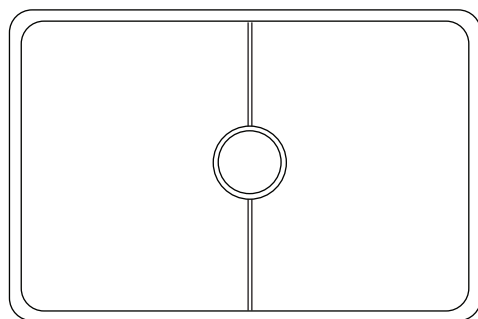

TRAVERTINE

Travertine Rectangular Table Lamp - Rectangle

SPECIFICATIONS	INFORMATION	DIMENSIONS
We meet all UK and EU lighting and safety regulations.	PRODUCT CODE: TR-RETL-NB-RE-M-NC	H: 47.5 cm x W: 30 cm x D: 20 cm
Our products are hand finished to ensure an authentic vintage look and therefore they may vary slightly from those shown in the images.	FINISHES: Natural & Brass.	SHADE DIAMETER: 30 cm / 8.7"
Bulb Required: Standard screw (E27) fitting, max 40W.	SHADE FINISHES: Light Natural.	SHADE HEIGHT: 22 cm / 7.1"
WEIGHT: 7.2 kg	SHADE: Rounded Rectangle.	HOLDER WIDTH: 7.5 cm / 2.9"
	FLEX: 2m Beige Twisted Fabric Flex.	BASE DIAMETER: 15 cm / 5.9"
		BASE HEIGHT: 30 cm / 11.8"

Bulb Required: Standard screw (E27) fitting, max 40W.

WEIGHT: 6.8 kg

INFORMATION

PRODUCT CODE: TR-RETL-NB-BO

FINISHES: Natural & Brass.

FLEX: 2m Beige Twisted Fabric Flex.

DIMENSIONS

H: 30.5 cm x W: 15 cm x D: 7.5 cm

BASE WIDTH: 15 cm / 5.9"

BASE HEIGHT: 30.5 cm / 12"

BASE DEPTH: 7.5 cm / 3"

30 cm

Light Natural Cotton Rounded Rectangle - Medium

SPECIFICATIONS

We meet all UK and EU lighting and safety regulations.

Our products are hand finished to ensure an authentic vintage look and therefore they may vary slightly from those shown in the images.

DIMENSIONS

H: 22 cm x W: 30 cm x D: 20 cm

SHADE DIAMETER: 20 cm / 7.9"

SHADE HEIGHT: 22 cm / 8.7"