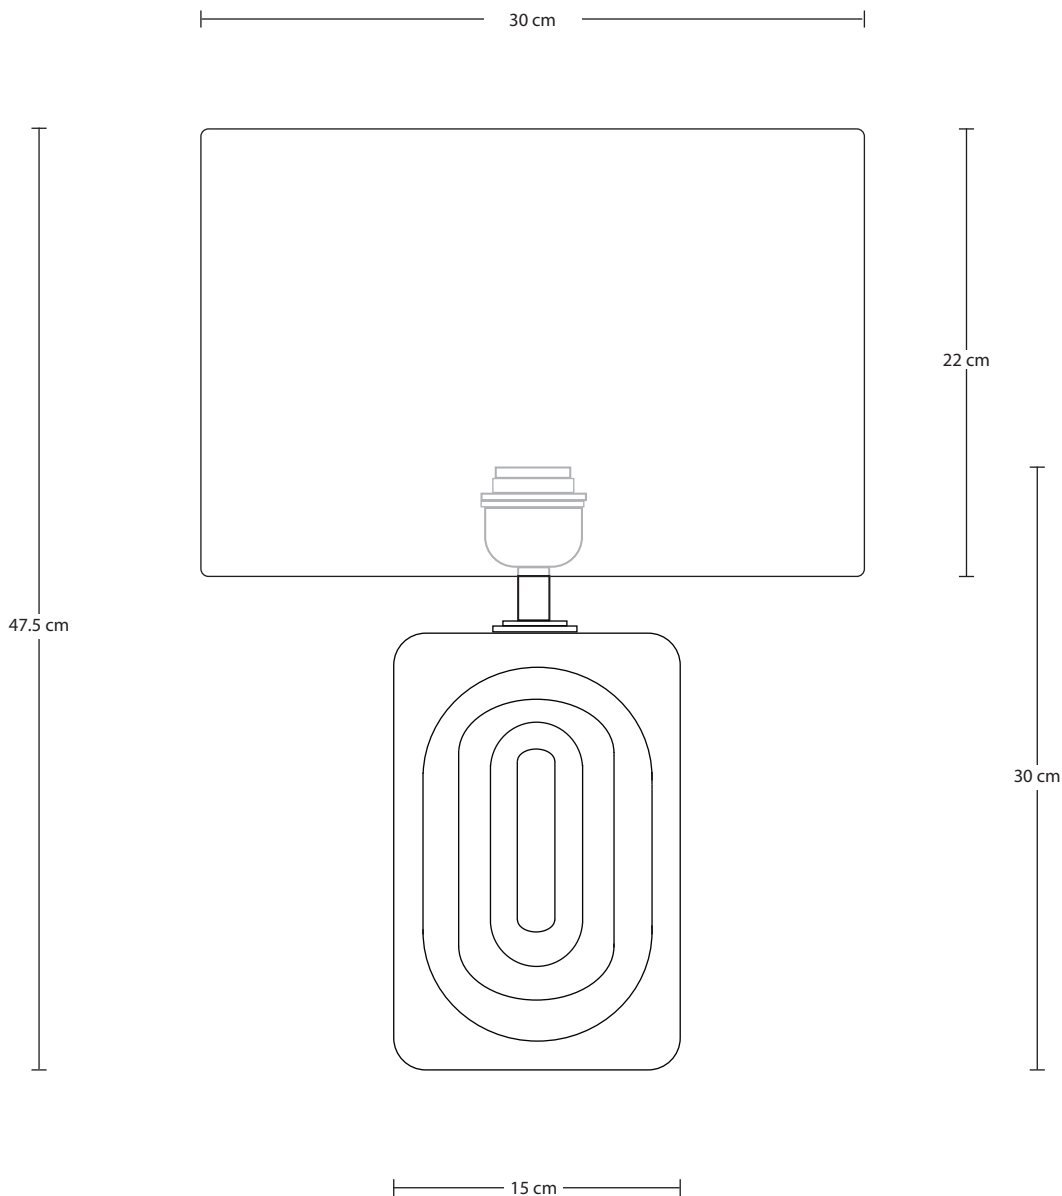

TRAVERTINE

Travertine Rectangular Table Lamp - Rectangle

SPECIFICATIONS	INFORMATION	DIMENSIONS
We meet all UK and EU lighting and safety regulations.	PRODUCT CODE: TR-RETL-NB-RE-M-NC	H: 47.5 cm x W: 30 cm x D: 20 cm
Our products are hand finished to ensure an authentic vintage look and therefore they may vary slightly from those shown in the images.	FINISHES: Natural & Brass.	SHADE DIAMETER: 30 cm / 8.7"
Bulb Required: Standard screw (E27) fitting, max 40W.	SHADE FINISHES: Light Natural.	SHADE HEIGHT: 22 cm / 7.1"
WEIGHT: 7.2 kg	SHADE: Rounded Rectangle.	HOLDER WIDTH: 7.5 cm / 2.9"
	FLEX: 2m Beige Twisted Fabric Flex.	BASE DIAMETER: 15 cm / 5.9"
		BASE HEIGHT: 30 cm / 11.8"

Bulb Required: Standard screw (E27) fitting, max 40W.

WEIGHT: 6.8 kg

INFORMATION

PRODUCT CODE: TR-RETL-NB-BO

FINISHES: Natural & Brass.

FLEX: 2m Beige Twisted Fabric Flex.

DIMENSIONS

H: 30.5 cm x W: 15 cm x D: 7.5 cm

BASE WIDTH: 15 cm / 5.9"

BASE HEIGHT: 30.5 cm / 12"

BASE DEPTH: 7.5 cm / 3"

30 cm

Light Natural Cotton Rounded Rectangle - Medium

SPECIFICATIONS

We meet all UK and EU lighting and safety regulations.

Our products are hand finished to ensure an authentic vintage look and therefore they may vary slightly from those shown in the images.

DIMENSIONS

H: 22 cm x W: 30 cm x D: 20 cm

SHADE DIAMETER: 20 cm / 7.9"

SHADE HEIGHT: 22 cm / 8.7"