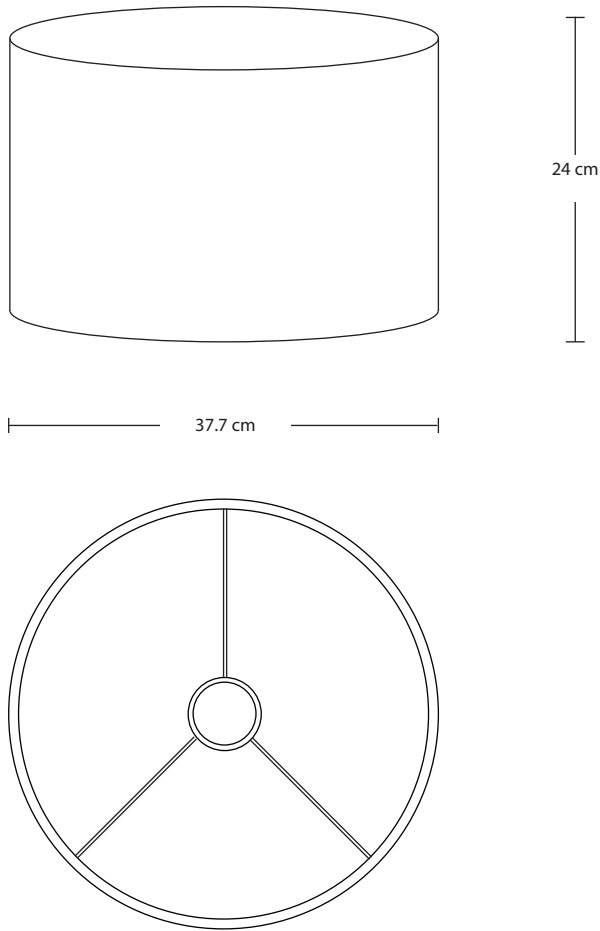

Bulb Required: Standard screw (E27) fitting, max 40W.

WEIGHT: 12.5 kg

INFORMATION

PRODUCT CODE: TR-CFL-BO

FINISHES: Natural & Brass.

FLEX: 2m Beige Twisted Fabric Flex.

DIMENSIONS

H: 143 cm x W: 15 cm x D: 15 cm

BASE DIAMETER: 15 cm / 5.9"

BASE HEIGHT: 30.5 cm / 12"

Light Natural Cotton Drum - Medium

SPECIFICATIONS

We meet all UK and EU lighting and safety regulations.

Our products are hand finished to ensure an authentic vintage look and therefore they may vary slightly from those shown in the images.

DIMENSIONS

H: 24 cm x W: 37.7 cm x D: 37.7 cm

SHADE DIAMETER: 37.7 cm / 14.8"

SHADE HEIGHT: 24 cm / 9.4"