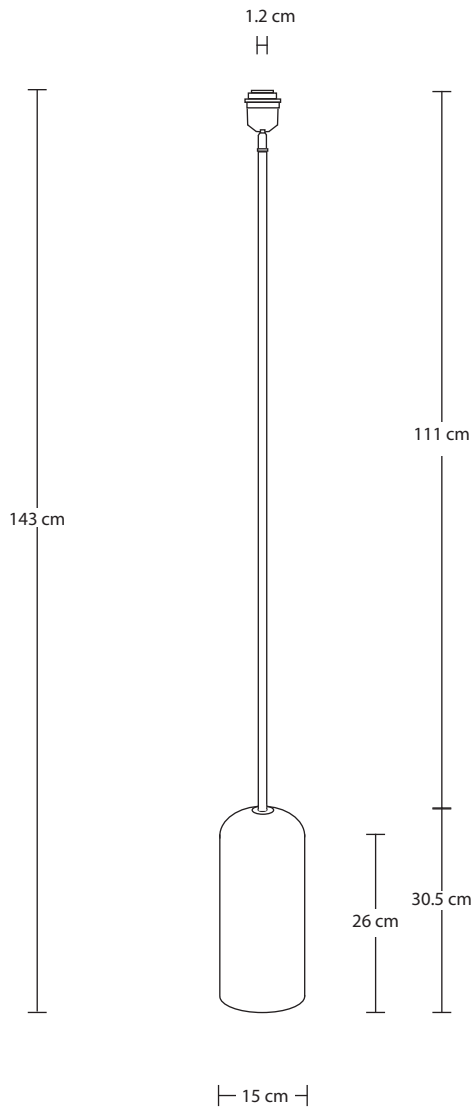

TRAVERTINE

Travertine Cone Floor Lamp - Drum

| SPECIFICATIONS | INFORMATION | DIMENSIONS |
|--------------------------------------------------------------------------------------------------------------------------------------------------------------------------------------------------------------------------------------------------------------------------------------------------|-------------------------------------------------------------------------------------------------------------------------------------------------------------------------------------------------------------------|-----------------------------------------------------------------------------------------------------------------------------------------------------------------------------------------|
| <p>We meet all UK and EU lighting and safety regulations.</p> <p>Our products are hand finished to ensure an authentic vintage look and therefore they may vary slightly from those shown in the images.</p> <p>Bulb Required: Standard screw (E27) fitting, max 40W.</p> <p>WEIGHT: 12.7 kg</p> | <p>PRODUCT CODE: TR-CFL-NB</p> <p>FINISHES: Natural & Brass.</p> <p>SHADE FINISHES: Light Natural, Grey.</p> <p>SHADE: Drum.</p> <p>SHADE SIZE: Large, Medium.</p> <p>FLEX: 2m Beige Twisted Fabric Flex.</p> | <p>H: 160 cm x W: 37.7 cm x D: 37.7 cm</p> <p>SHADE DIAMETER: 37.7 cm / 8.7"</p> <p>SHADE HEIGHT: 24 cm / 7.1"</p> <p>BASE DIAMETER: 15 cm / 5.9"</p> <p>BASE HEIGHT: 30.5 cm / 12"</p> |

BASE DIAMETER: 15 cm / 5.9"

BASE HEIGHT: 30.5 cm / 12"

Light Natural Cotton Drum - Medium

SPECIFICATIONS

We meet all UK and EU lighting and safety regulations.

Our products are hand finished to ensure an authentic vintage look and therefore they may vary slightly from those shown in the images.

DIMENSIONS

H: 24 cm x W: 37.7 cm x D: 37.7 cm

SHADE DIAMETER: 37.7 cm / 14.8"

SHADE HEIGHT: 24 cm / 9.4"