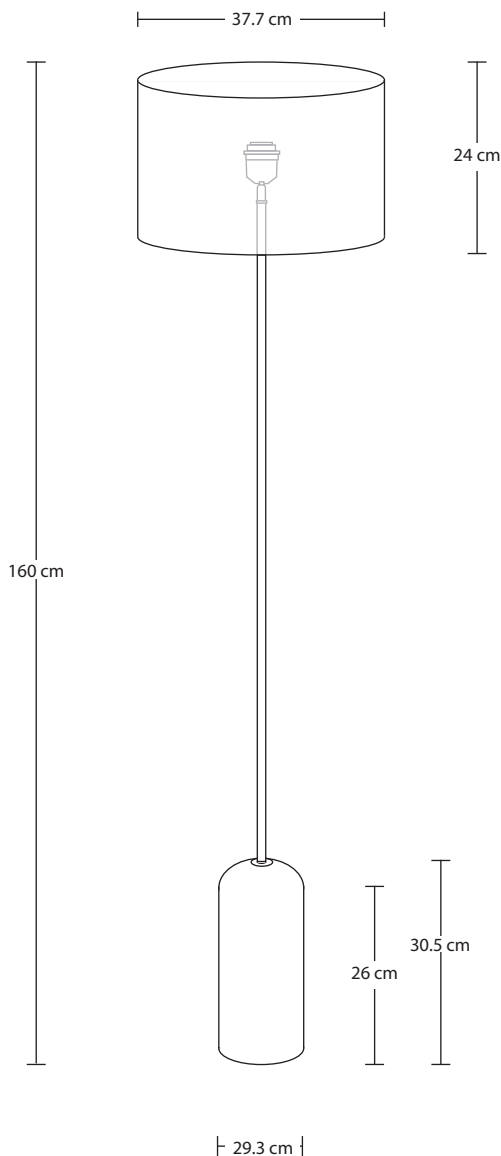

TRAVERTINE

Travertine Cone Floor Lamp - Drum

| SPECIFICATIONS | INFORMATION | DIMENSIONS |
|--------------------------------------------------------------------------------------------------------------------------------------------------------------------------------------------------------------------------------------------------------------------------------------------------|-------------------------------------------------------------------------------------------------------------------------------------------------------------------------------------------------------------------|-----------------------------------------------------------------------------------------------------------------------------------------------------------------------------------------|
| <p>We meet all UK and EU lighting and safety regulations.</p> <p>Our products are hand finished to ensure an authentic vintage look and therefore they may vary slightly from those shown in the images.</p> <p>Bulb Required: Standard screw (E27) fitting, max 40W.</p> <p>WEIGHT: 12.7 kg</p> | <p>PRODUCT CODE: TR-CFL-NB</p> <p>FINISHES: Natural & Brass.</p> <p>SHADE FINISHES: Light Natural, Grey.</p> <p>SHADE: Drum.</p> <p>SHADE SIZE: Large, Medium.</p> <p>FLEX: 2m Beige Twisted Fabric Flex.</p> | <p>H: 160 cm x W: 37.7 cm x D: 37.7 cm</p> <p>SHADE DIAMETER: 37.7 cm / 8.7"</p> <p>SHADE HEIGHT: 24 cm / 7.1"</p> <p>BASE DIAMETER: 15 cm / 5.9"</p> <p>BASE HEIGHT: 30.5 cm / 12"</p> |

BASE DIAMETER: 15 cm / 5.9"

BASE HEIGHT: 30.5 cm / 12"

Light Natural Cotton Drum - Medium

SPECIFICATIONS

We meet all UK and EU lighting and safety regulations.

Our products are hand finished to ensure an authentic vintage look and therefore they may vary slightly from those shown in the images.

DIMENSIONS

H: 24 cm x W: 37.7 cm x D: 37.7 cm

SHADE DIAMETER: 37.7 cm / 14.8"

SHADE HEIGHT: 24 cm / 9.4"