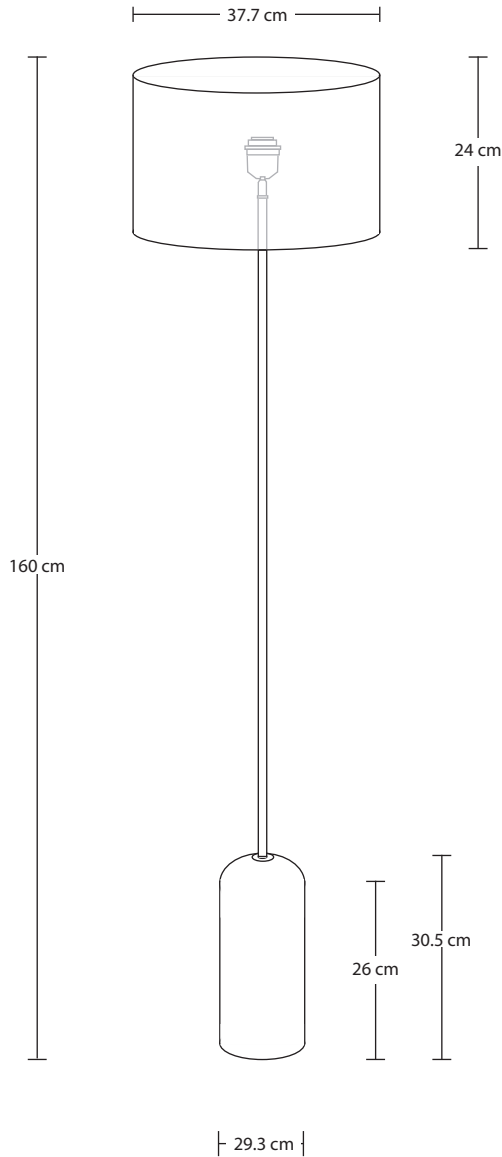

MARIBO

Maribo Wooden Cone Floor Lamp

SPECIFICATIONS

We meet all UK and EU lighting and safety regulations.

Our products are hand finished to ensure an authentic vintage look and therefore they may vary slightly from those shown in the images.

Bulb Required: Standard screw (E27) fitting, max 40W.

WEIGHT: 3.9 kg

INFORMATION

PRODUCT CODE: MA-WO-CFL

FINISHES: Natural & Brass, Black & Pewter.

LAMPSHADE SHAPE: Medium Drum.

SHADE FINISHES: Natural, Grey.

LAMPSHADE FABRIC: Cotton.

FLEX: 2m Black Twisted Fabric Flex.

DIMENSIONS

H: 160 cm x W: 37.7 cm x D: 37.7 cm

SHADE DIAMETER: 37.7 cm / 14.8"

SHADE HEIGHT: 24 cm / 9.4"

ROSE DIAMETER: 15 cm / 5.9"

ROSE HEIGHT: 30.5 cm / 12"

INDUSTVILLE