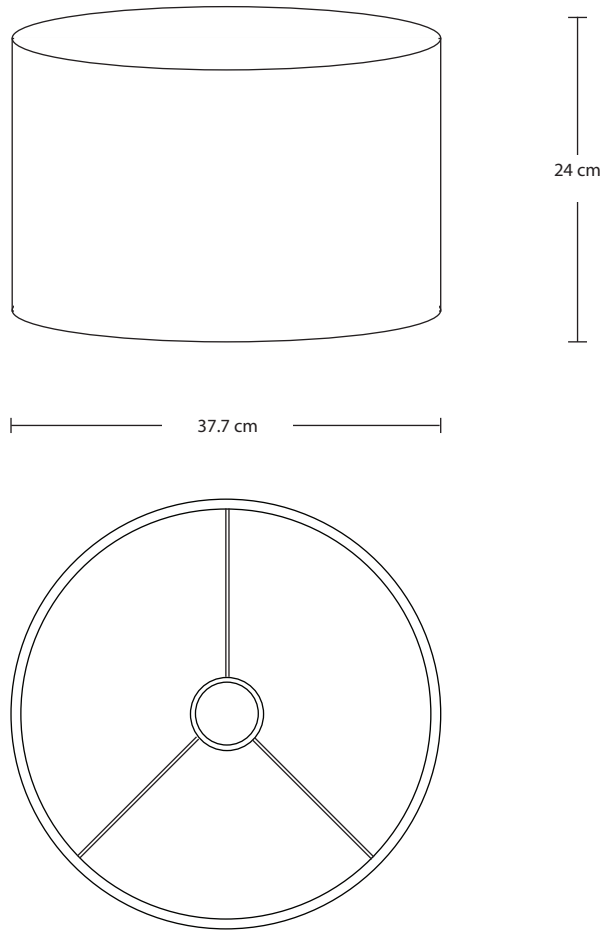

LAMPSHADE FABRIC: Cotton.

FLEX: 2m Black Twisted Fabric Flex.

DIMENSIONS

H: 160 cm x W: 37.7 cm x D: 37.7 cm

SHADE DIAMETER: 37.7 cm / 14.8"

SHADE HEIGHT: 24 cm / 9.4"

ROSE DIAMETER: 15 cm / 5.9"

ROSE HEIGHT: 30.5 cm / 12"

Bulb Required: Standard screw (E27) fitting, max 40W.

WEIGHT: 3.3 kg

INFORMATION

PRODUCT CODE: MA-WO-BO

FINISHES: Natural & Brass, Black & Pewter.

FLEX: 2m Black Twisted Fabric Flex.

DIMENSIONS

H: 143 cm x W: 15 cm x D: 15 cm

BASE DIAMETER: 15 cm / 5.9"

BASE HEIGHT: 30.5 cm / 12"

Light Natural Cotton Drum - Lampshade Only

SPECIFICATIONS

We meet all UK and EU lighting and safety regulations.

Our products are hand finished to ensure an authentic vintage look and therefore they may vary slightly from those shown in the images.

DIMENSIONS

H: 24 cm x W: 37.7 cm x D: 37.7 cm

SHADE DIAMETER: 37.7 cm / 14.8"

SHADE HEIGHT: 24 cm / 9.4"