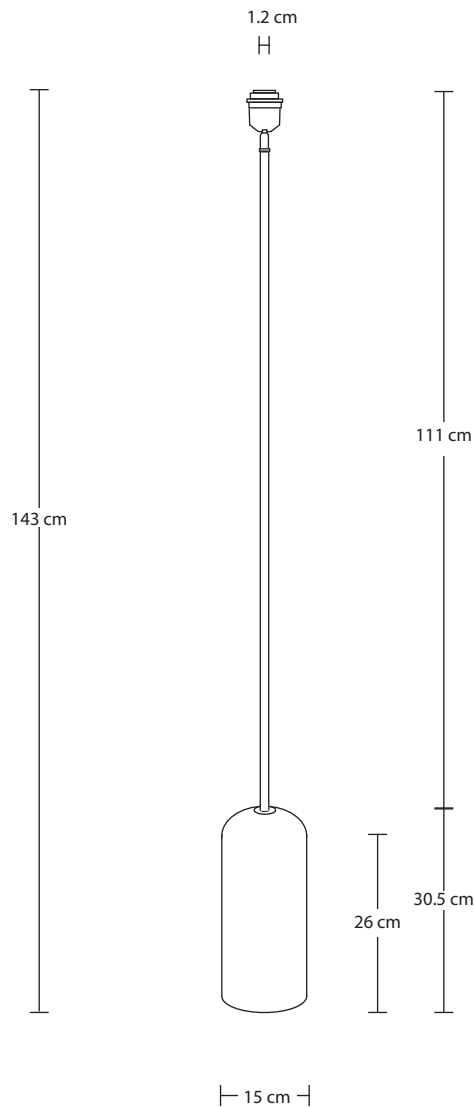

Maribo Wooden Floor Lamp - Base Only

SPECIFICATIONS

We meet all UK and EU lighting and safety regulations.

Our products are hand finished to ensure an authentic vintage look and therefore they may vary slightly from those shown in the images.

Bulb Required: Standard screw (E27) fitting, max 40W.

WEIGHT: 3.3 kg

INFORMATION

PRODUCT CODE: MA-WO-BO

FINISHES: Natural & Brass, Black & Pewter.

FLEX: 2m Black Twisted Fabric Flex.

DIMENSIONS

H: 143 cm x W: 15 cm x D: 15 cm

BASE DIAMETER: 15 cm / 5.9"

BASE HEIGHT: 30.5 cm / 12"