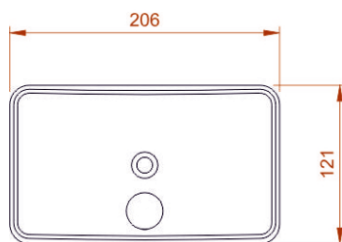

### Brushed Stainless 1200ml Horizontal Soap Dispenser

#### Product Dimensions:

Height: 121mm Width: 206mm Depth: 122mm Weight: 0.6Kg Capacity: 1200ml