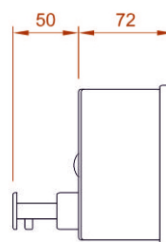

### Brushed Stainless 1200ml Horizontal Soap Dispenser

#### Product Features:

- Quality Stainless Steel
- Level viewing window
- Key lockable

Manufactured in the UK

A quality brushed stainless steel soap dispenser. The unit is suitable for refillable soap with a viewable window to monitor soap levels. Ideal for confined spaces with a lockable key function.

#### Product Dimensions:

Height: 121mm Width: 206mm Depth: 122mm Weight: 0.6Kg Capacity: 1200ml