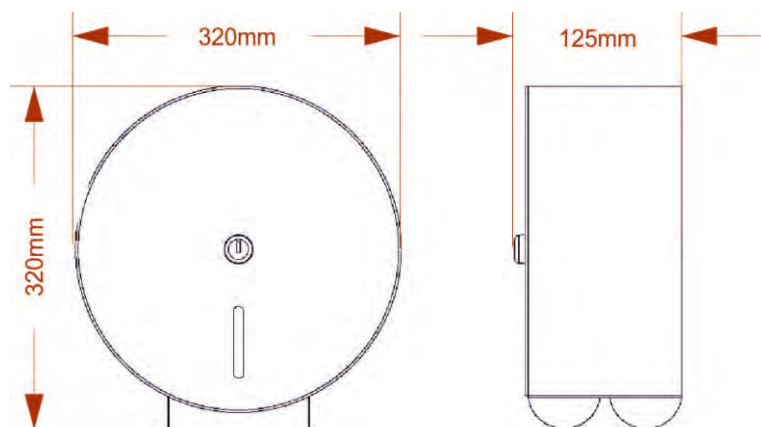

PLJ41MGY

Graphite Grey Metal 12" Round Jumbo Dispenser

Product Features:

- Dispenses Jumbo Toilet Tissue Paper
- Grey powder coat epoxy finish
- Standard 2¼ inch core / 3 inch available
- Key Lockable

Manufactured in the UK

A large capacity Jumbo toilet tissue dispenser that is key lockable and hinged for easy access to replace the existing roll. It will accommodate up to a 320mm roll and has a level indicator to ensure paper is always convenient to monitor.

The unit features a full back plate and has a functional locking system using a T-Bar lock and 118 key. This lock and key operation accomplishes smooth engagement between the cover and back plate fashioning a user friendly product.

The dispenser is manufactured in a Grey powder coat epoxy finish.

Product Dimensions:

Height: 320mm Width: 320mm Depth: 125mm Weight: 2Kg Capacity: 320mm Roll