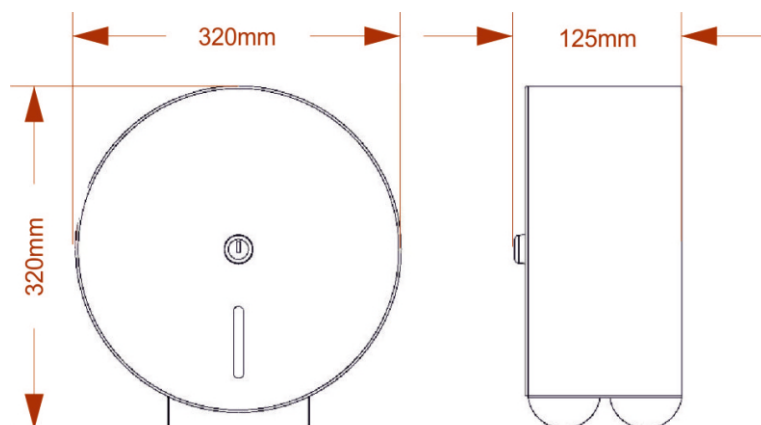

PLH41MWH

White Metal 12" Round Jumbo Dispenser

Product Features:

- Dispenses Jumbo Toilet Tissue Paper
- White powder coat epoxy finish
- Standard 2¼ inch core / 3 inch available
- Key Lockable

Manufactured in the UK

A large capacity Jumbo toilet tissue dispenser that is key lockable and hinged for easy access to replace the existing roll. It will accommodate up to a 320mm roll and has a level indicator to ensure paper is always convenient to monitor.

The unit has a functional locking system using a T-Bar lock and 118 key. This lock and key operation accomplishes smooth engagement between the cover and back plate fashioning a user friendly product.

The dispenser is manufactured in a white powder coat epoxy finish.

Product Dimensions:

Height: 320mm Width: 320mm Depth: 125mm Weight: 2Kg Capacity: 320mm Roll